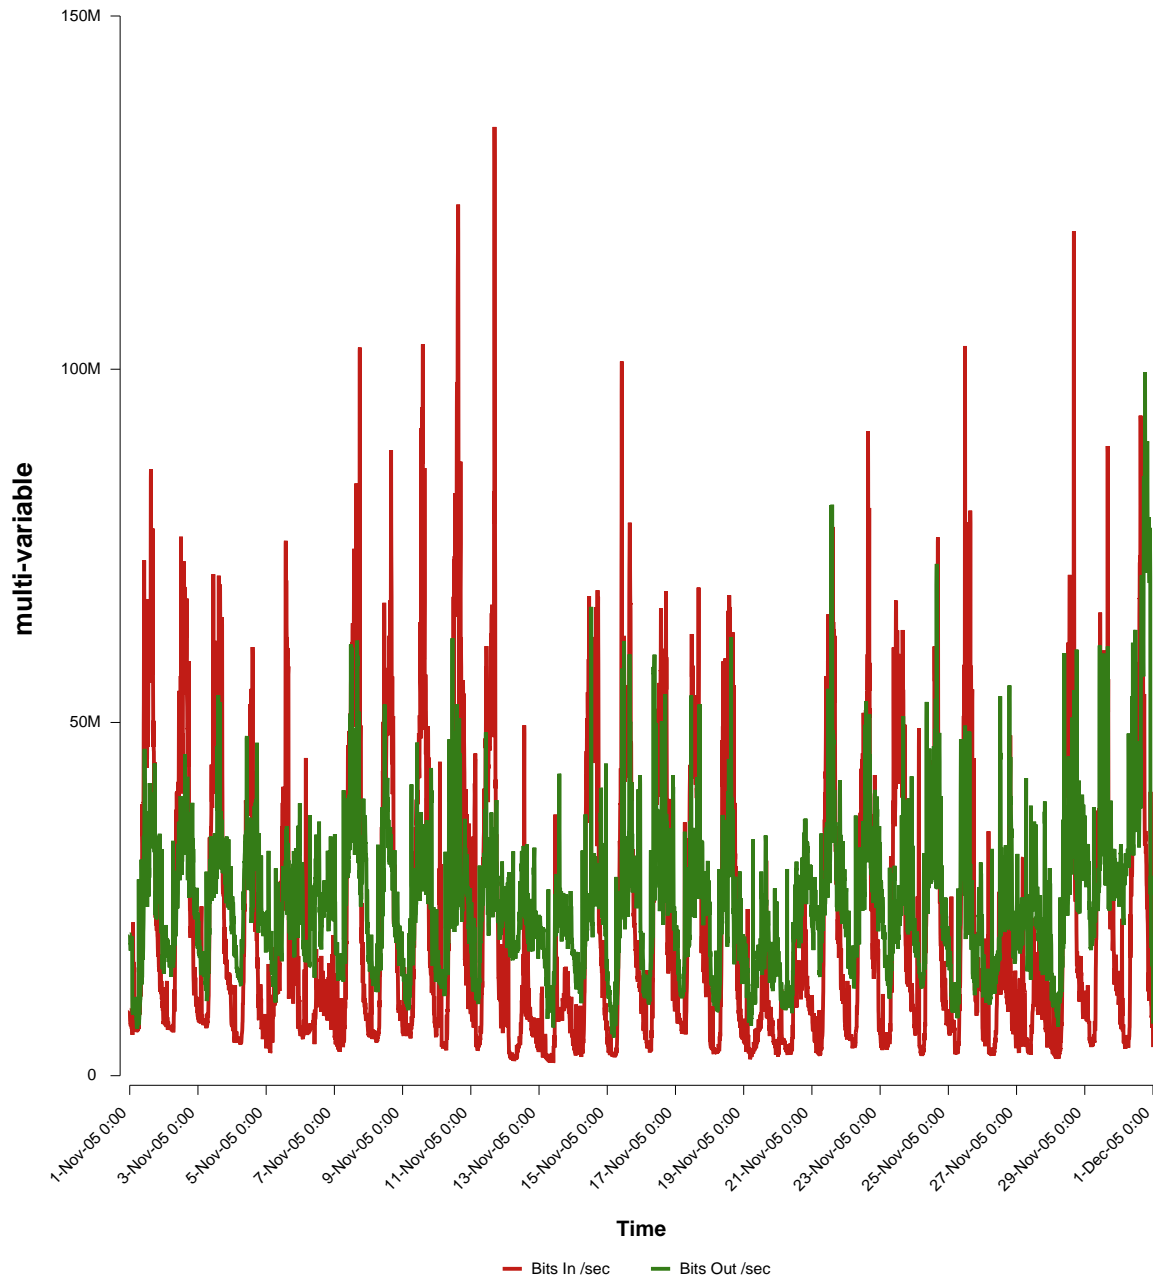

# eHealth Trend Report

Divide by Time

## SUNET-A-GBG-GU

Auto Range: Last Month  
From: 2005/11/01 00:00  
To: 2005/11/30 23:59

Created: 2005/12/02 03:40:41