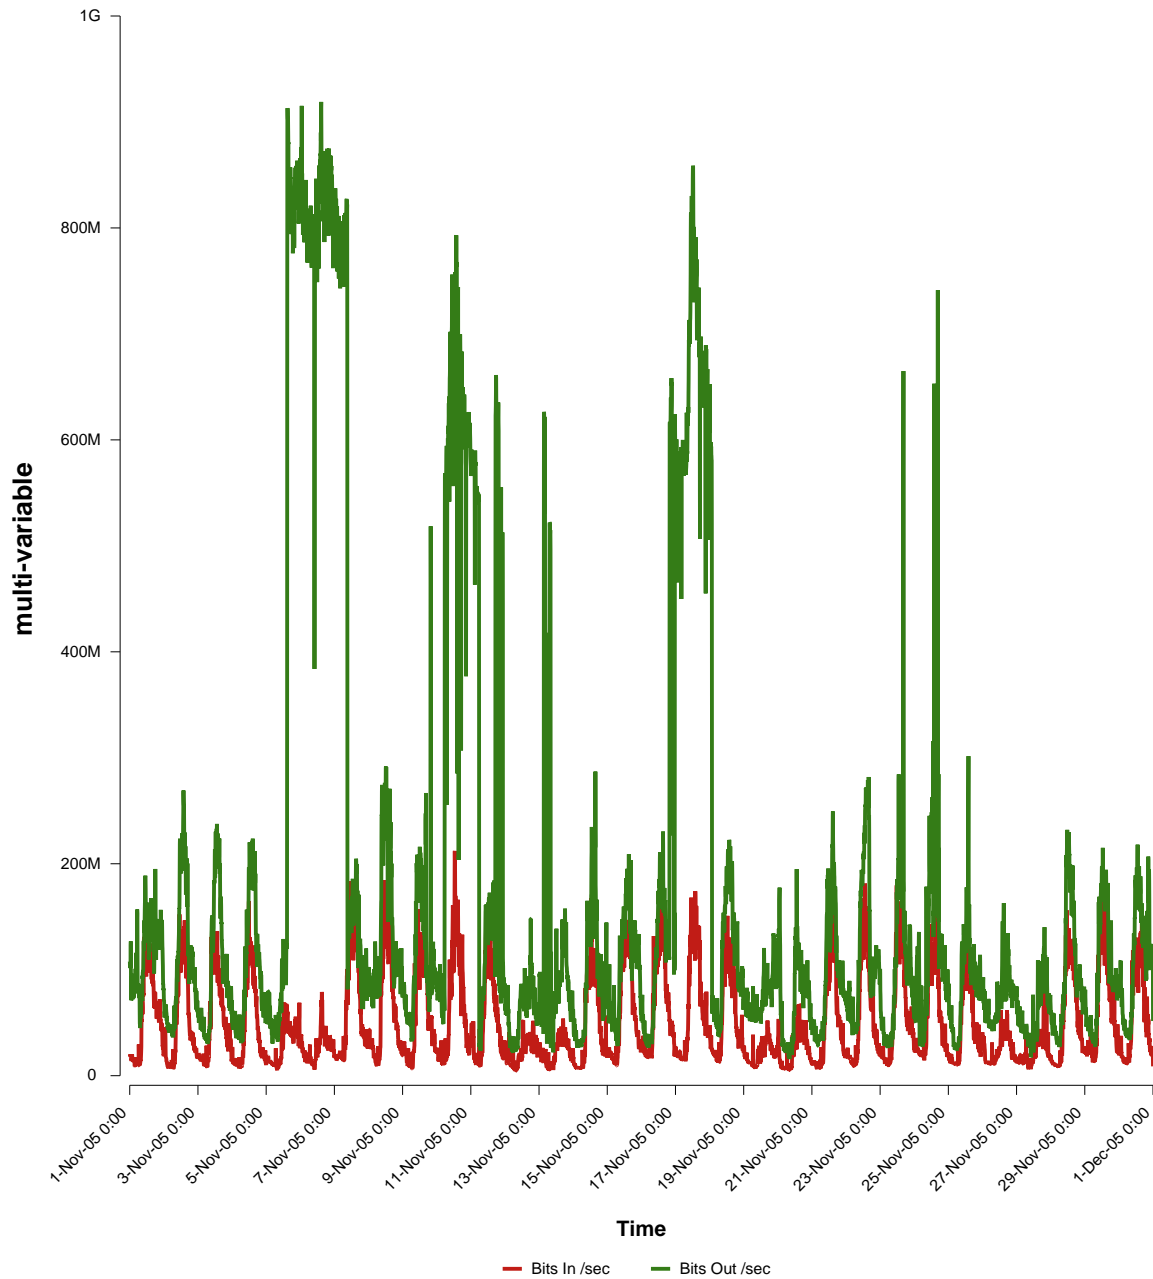

eHealth Trend Report

Divide by Time

SUNET-A-GBG-CHALMERS

Auto Range: Last Month
From: 2005/11/01 00:00
To: 2005/11/30 23:59

Created: 2005/12/02 03:30:43