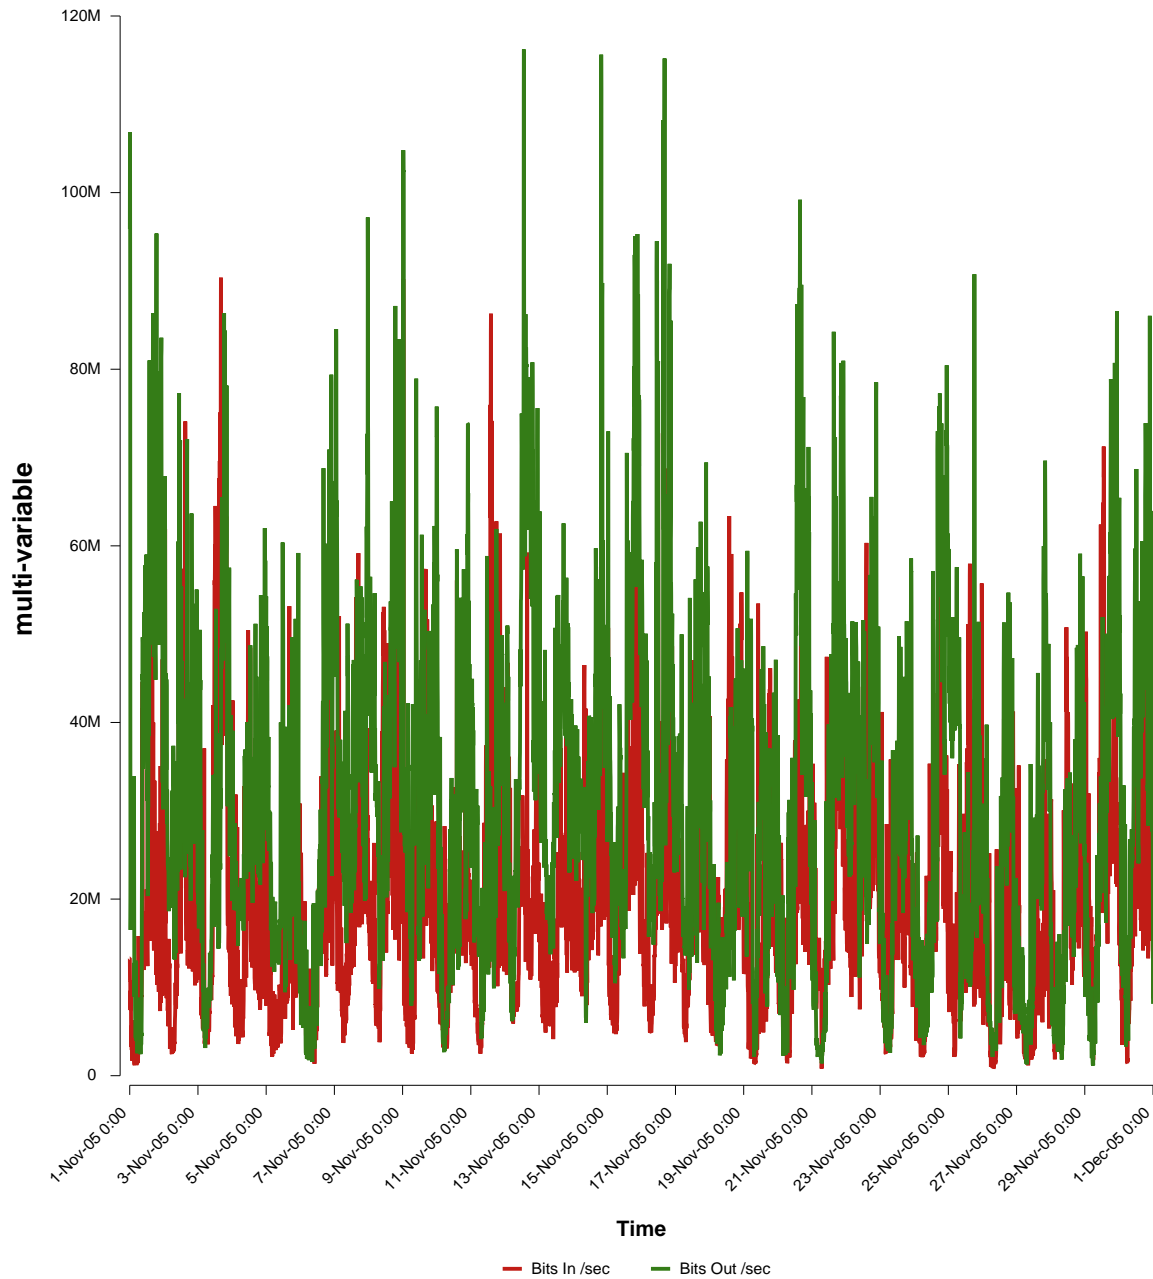

# eHealth Trend Report

Divide by Time

## SUNET-A-GAVLE-HIG

Auto Range: Last Month  
From: 2005/11/01 00:00  
To: 2005/11/30 23:59

Created: 2005/12/02 03:21:17