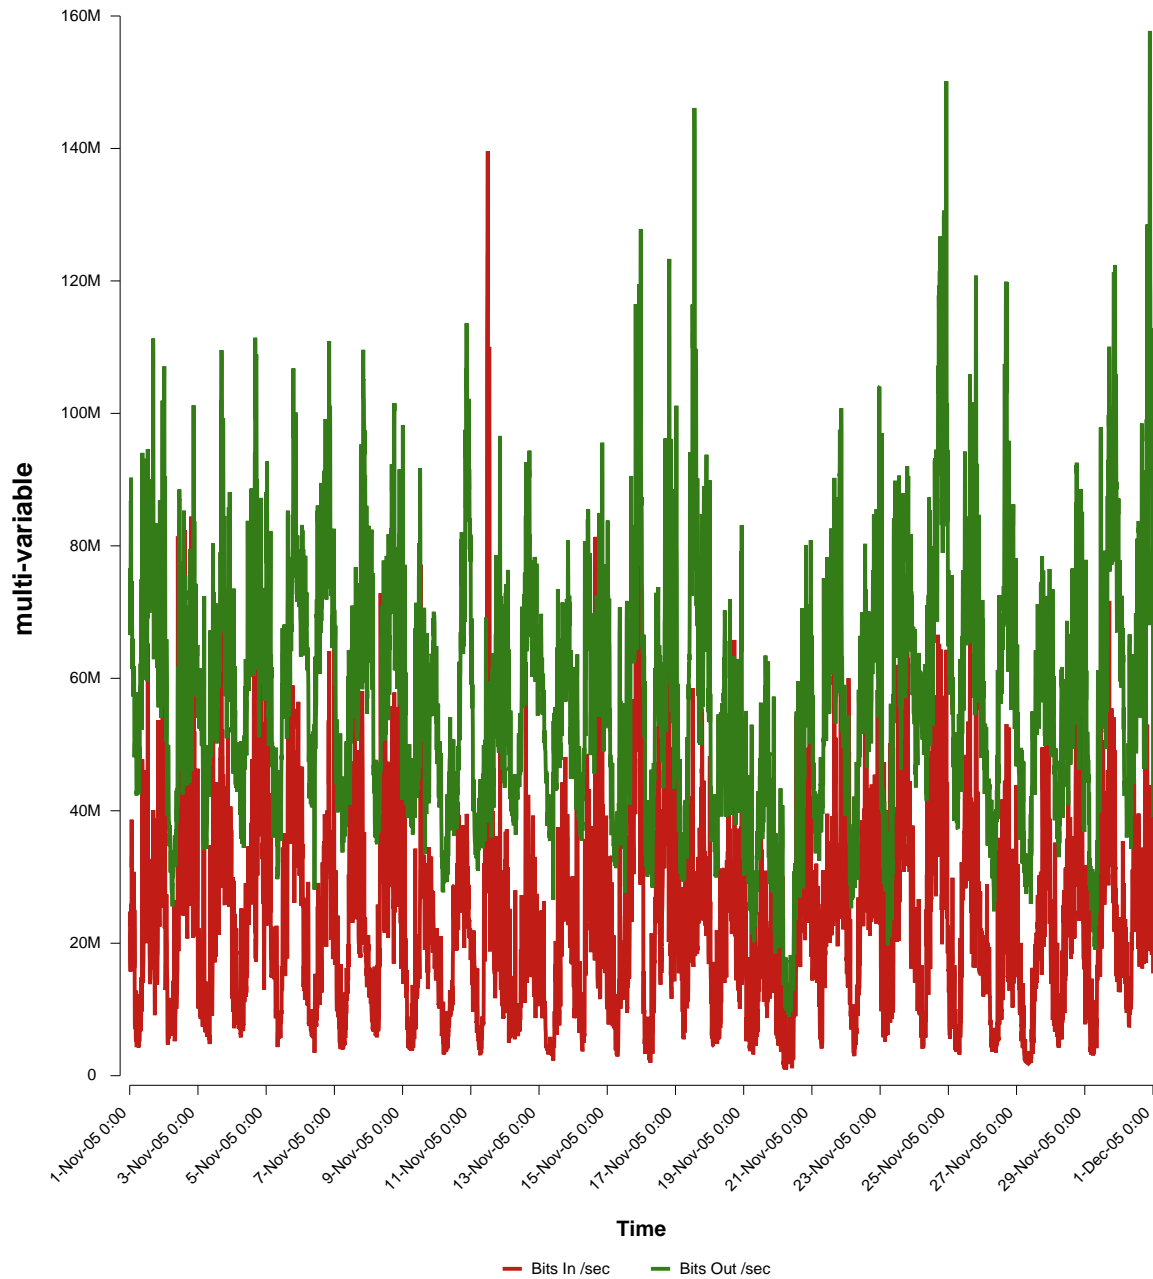

eHealth Trend Report

Divide by Time

SUNET-A-BORLANGE-DU

Auto Range: Last Month
From: 2005/11/01 00:00
To: 2005/11/30 23:59

Created: 2005/12/02 03:10:43