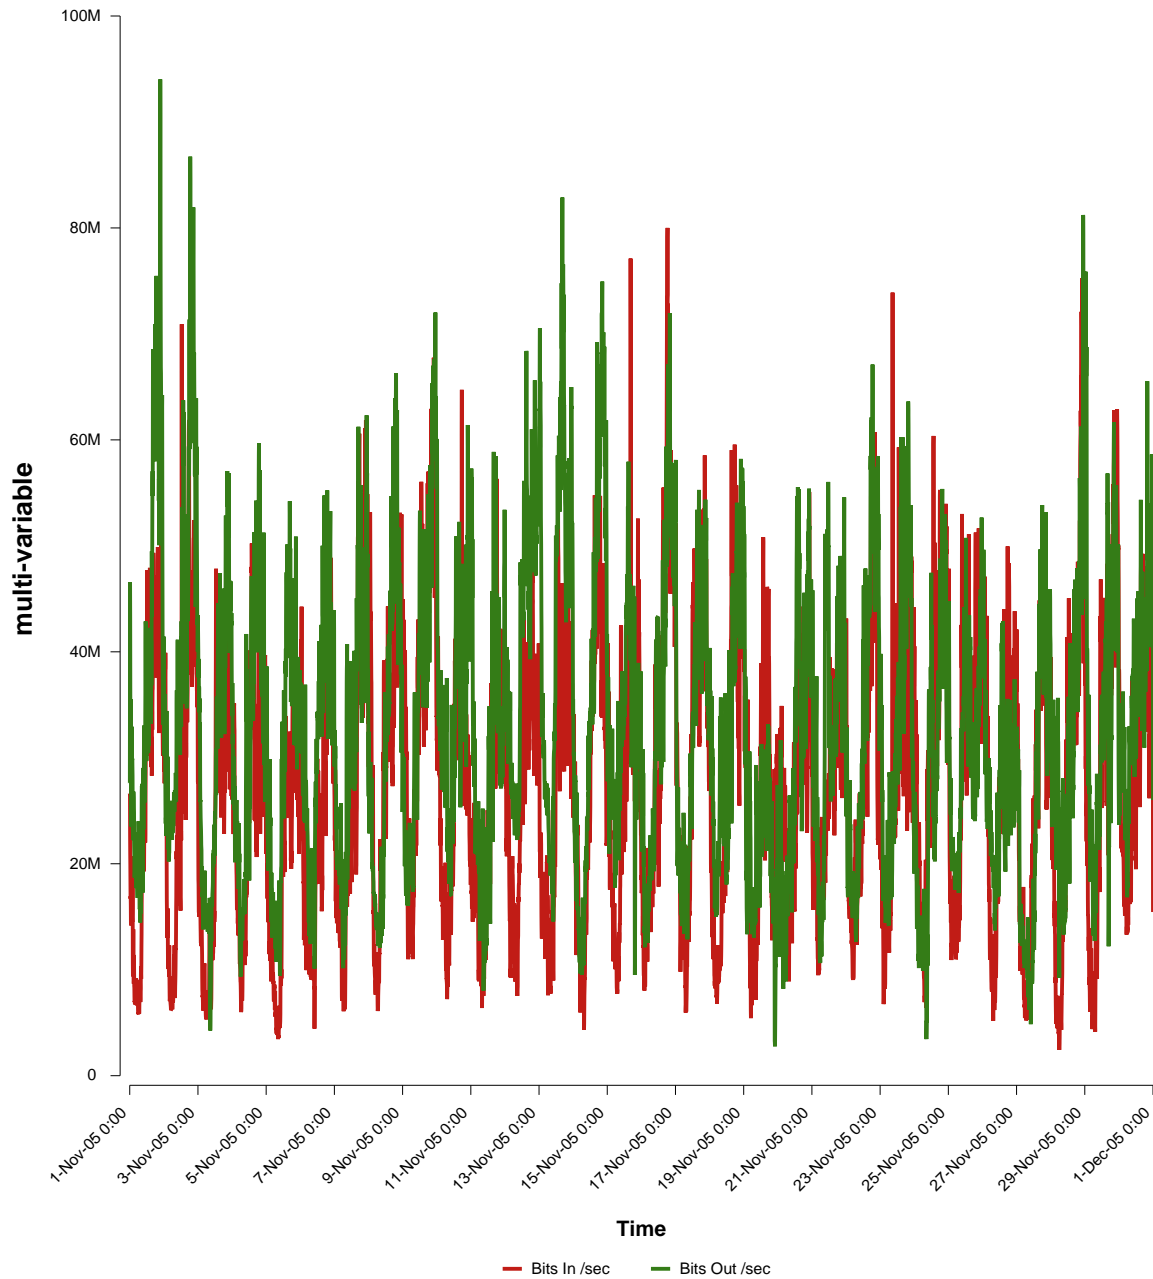

eHealth Trend Report

Divide by Time

SUNET-A-BORAS-HB

Auto Range: Last Month
From: 2005/11/01 00:00
To: 2005/11/30 23:59

Created: 2005/12/02 03:05:43