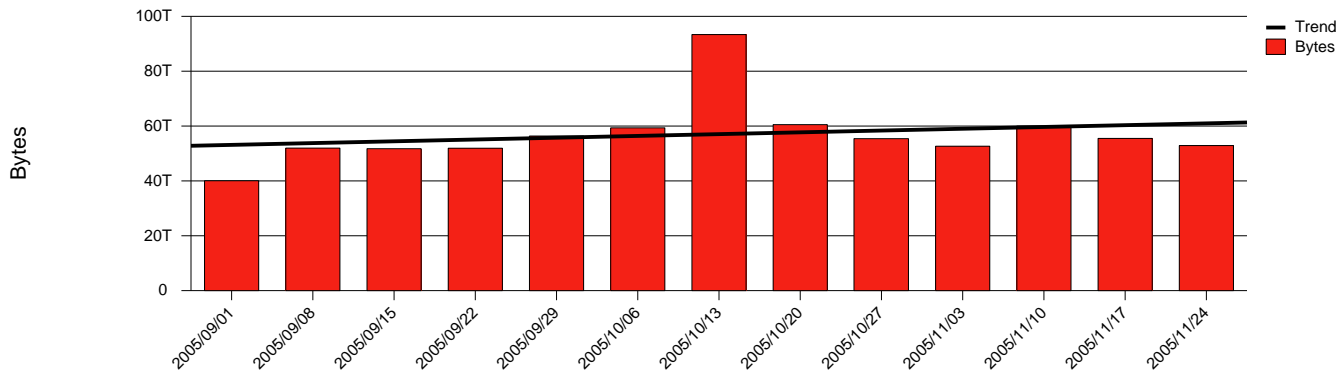

Monthly Health Report

Report for 2005/11/30, Subject: SUNET-A-UMEA-UMU

LAN/WAN

Total Network Volume by Month

Total Network Volume by Week

Total Network Volume by Day

Situations to Watch

Rank	Element Name	Variable	Threshold	Monthly Average		Days to (from)
			Value	Actual	Predicted	Threshold
1	umu1-SRP(Out)	Volume (Bandwidth %)	80.000	23.307	25.327	Increasing
2	umu1-SRP(In)	Volume (Bandwidth %)	80.000	6.169	5.866	Increasing
3	umu2-SRP(In)	Errors (% Frames)	5.000	0.008	0.012	Increasing
4	umu1-SRP(In)	Errors (% Frames)	5.000	0.000	0.001	Increasing
5	umu2-SRP(In)	Volume (Bandwidth %)	80.000	0.002	0.009	Decreasing
6	umu2-SRP(Out)	Volume (Bandwidth %)	80.000	0.001	0.024	Decreasing