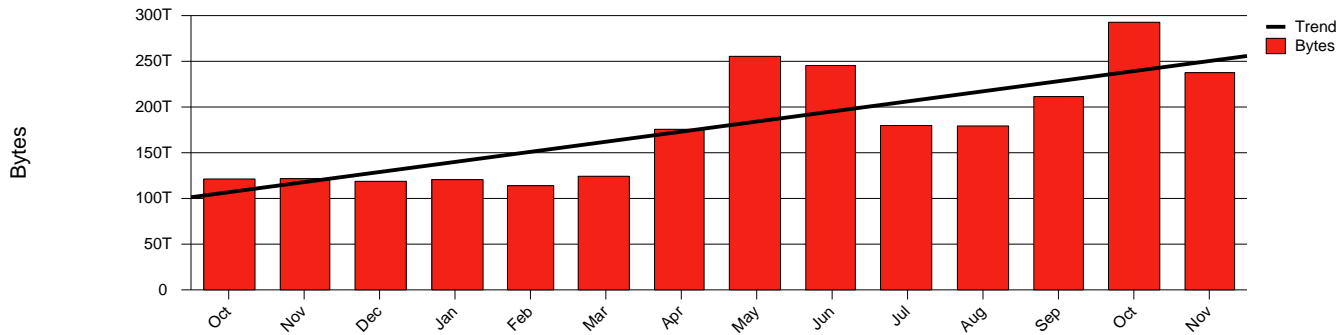

Monthly Health Report

Report for 2005/11/30, Subject: SUNET-A-UMEA-UMU

LAN/WAN

Total Network Volume by Month

Total Network Volume by Week

Total Network Volume by Day

Situations to Watch

Rank	Element Name	Variable	Threshold	Monthly Average		Days to (from)
			Value	Actual	Predicted	Threshold
1	umu1-SRP(Out)	Volume (Bandwidth %)	80.000	23.307	25.327	Increasing
2	umu1-SRP(In)	Volume (Bandwidth %)	80.000	6.169	5.866	Increasing
3	umu2-SRP(In)	Errors (% Frames)	5.000	0.008	0.012	Increasing
4	umu1-SRP(In)	Errors (% Frames)	5.000	0.000	0.001	Increasing
5	umu2-SRP(In)	Volume (Bandwidth %)	80.000	0.002	0.009	Decreasing
6	umu2-SRP(Out)	Volume (Bandwidth %)	80.000	0.001	0.024	Decreasing