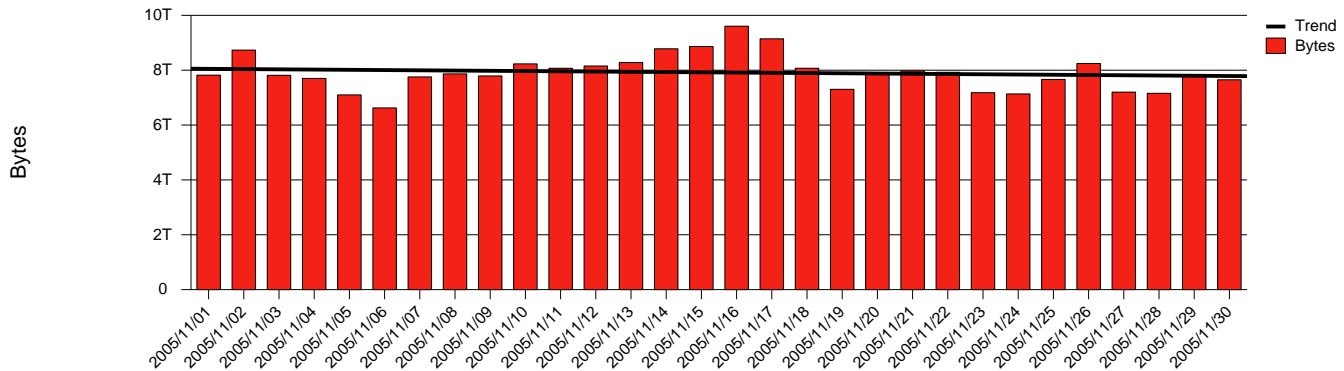

Monthly Health Report

Report for 2005/11/30, Subject: SUNET-A-UMEA-UMU

LAN/WAN

Total Network Volume by Month

Total Network Volume by Week

Total Network Volume by Day

Situations to Watch

Rank	Element Name	Variable	Threshold	Monthly Average		Days to (from)
			Value	Actual	Predicted	Threshold
1	umu1-SRP(Out)	Volume (Bandwidth %)	80.000	23.307	25.327	Increasing
2	umu1-SRP(In)	Volume (Bandwidth %)	80.000	6.169	5.866	Increasing
3	umu2-SRP(In)	Errors (% Frames)	5.000	0.008	0.012	Increasing
4	umu1-SRP(In)	Errors (% Frames)	5.000	0.000	0.001	Increasing
5	umu2-SRP(In)	Volume (Bandwidth %)	80.000	0.002	0.009	Decreasing
6	umu2-SRP(Out)	Volume (Bandwidth %)	80.000	0.001	0.024	Decreasing