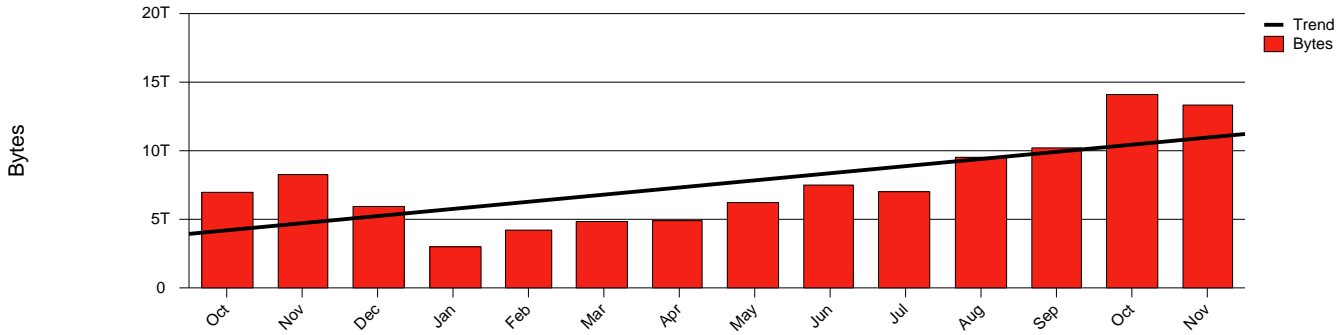

Monthly Health Report

Report for 2005/11/30, Subject: SUNET-A-KIRUNA-IRF

LAN/WAN

Total Network Volume by Month

Total Network Volume by Week

Total Network Volume by Day

Situations to Watch

Rank	Element Name	Variable	Threshold	Monthly Average		Days to (from) Threshold
			Value	Actual	Predicted	
1	irf1-SRP(Out)	Volume (Bandwidth %)	80.000	1.325	1.026	Increasing
2	irf1-SRP(In)	Volume (Bandwidth %)	80.000	0.327	0.337	Increasing
3	irf2-SRP(In)	Volume (Bandwidth %)	80.000	0.002	0.001	Decreasing
4	irf2-SRP(Out)	Volume (Bandwidth %)	80.000	0.000	0.000	Decreasing
5	irf1-SRP(In)	Errors (% Frames)	5.000	0.000	0.000	Decreasing