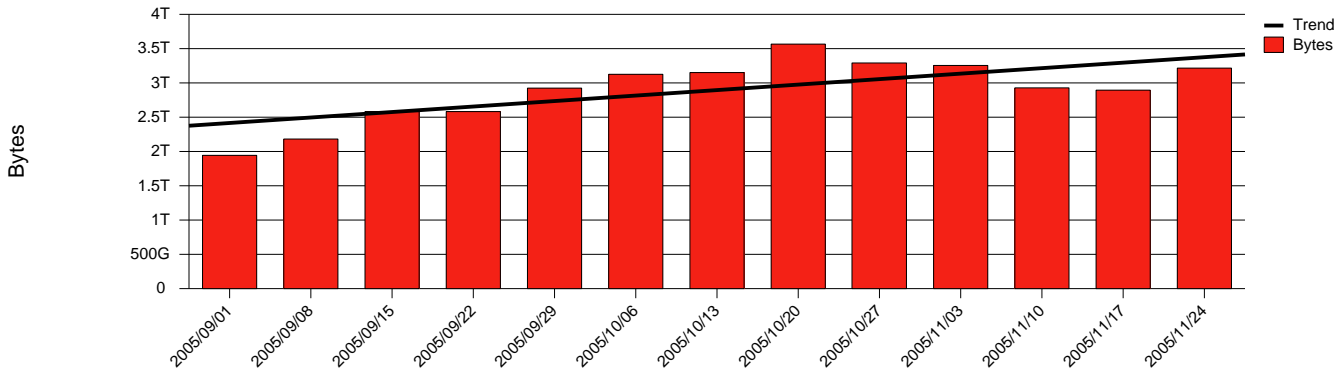

Monthly Health Report

Report for 2005/11/30, Subject: SUNET-A-KIRUNA-IRF

LAN/WAN

Total Network Volume by Month

Total Network Volume by Week

Total Network Volume by Day

Situations to Watch

Rank	Element Name	Variable	Threshold	Monthly Average		Days to (from) Threshold
			Value	Actual	Predicted	
1	irf1-SRP(Out)	Volume (Bandwidth %)	80.000	1.325	1.026	Increasing
2	irf1-SRP(In)	Volume (Bandwidth %)	80.000	0.327	0.337	Increasing
3	irf2-SRP(In)	Volume (Bandwidth %)	80.000	0.002	0.001	Decreasing
4	irf2-SRP(Out)	Volume (Bandwidth %)	80.000	0.000	0.000	Decreasing
5	irf1-SRP(In)	Errors (% Frames)	5.000	0.000	0.000	Decreasing