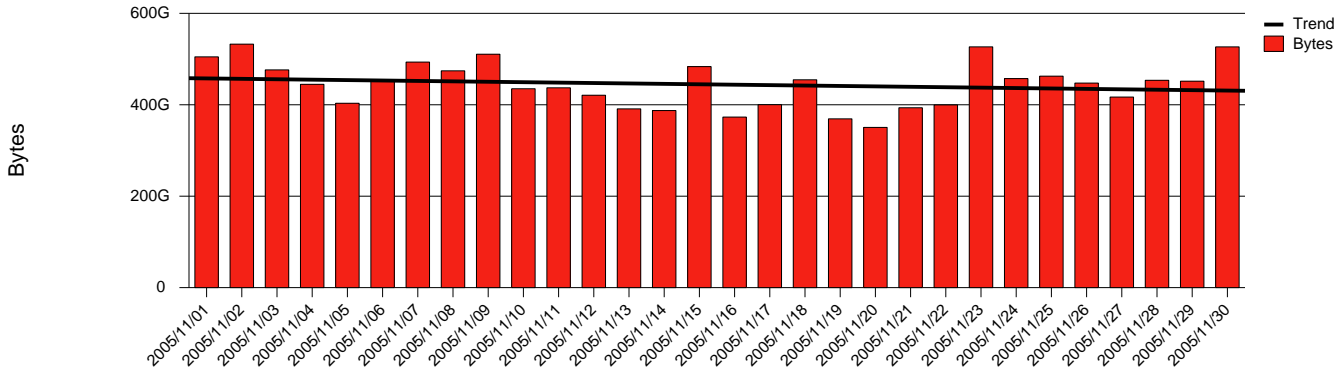

Monthly Health Report

Report for 2005/11/30, Subject: SUNET-A-KIRUNA-IRF

LAN/WAN

Total Network Volume by Month

Total Network Volume by Week

Total Network Volume by Day

Situations to Watch

Rank	Element Name	Variable	Threshold	Monthly Average		Days to (from) Threshold
			Value	Actual	Predicted	
1	irf1-SRP(Out)	Volume (Bandwidth %)	80.000	1.325	1.026	Increasing
2	irf1-SRP(In)	Volume (Bandwidth %)	80.000	0.327	0.337	Increasing
3	irf2-SRP(In)	Volume (Bandwidth %)	80.000	0.002	0.001	Decreasing
4	irf2-SRP(Out)	Volume (Bandwidth %)	80.000	0.000	0.000	Decreasing
5	irf1-SRP(In)	Errors (% Frames)	5.000	0.000	0.000	Decreasing