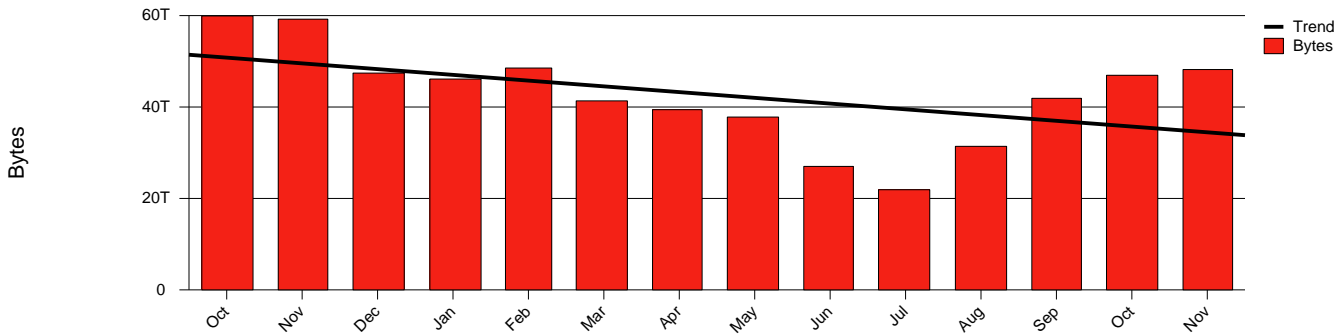

# Monthly Health Report

Report for 2005/11/30, Subject: SUNET-A-KALMAR-HIK

LAN/WAN

Total Network Volume by Month

Total Network Volume by Week

Total Network Volume by Day

Situations to Watch

Rank	Element Name	Variable	Threshold	Monthly Average		Days to (from) Threshold
			Value	Actual	Predicted	
1	hik1-SRP(In)	Discards (% Frames)	10.000	0.000	0.000	Increasing
2	hik1-SRP(In)	Errors (% Frames)	5.000	0.000	0.000	Increasing
3	hik1-SRP(In)	Volume (Bandwidth %)	80.000	2.339	1.678	Decreasing
4	hik1-SRP(Out)	Volume (Bandwidth %)	80.000	3.322	2.287	Decreasing
5	hik2-SRP(In)	Volume (Bandwidth %)	80.000	0.003	0.002	Decreasing
6	hik2-SRP(In)	Errors (% Frames)	5.000	0.107	0.000	Decreasing
7	hik2-SRP(Out)	Volume (Bandwidth %)	80.000	0.317	0.143	Decreasing