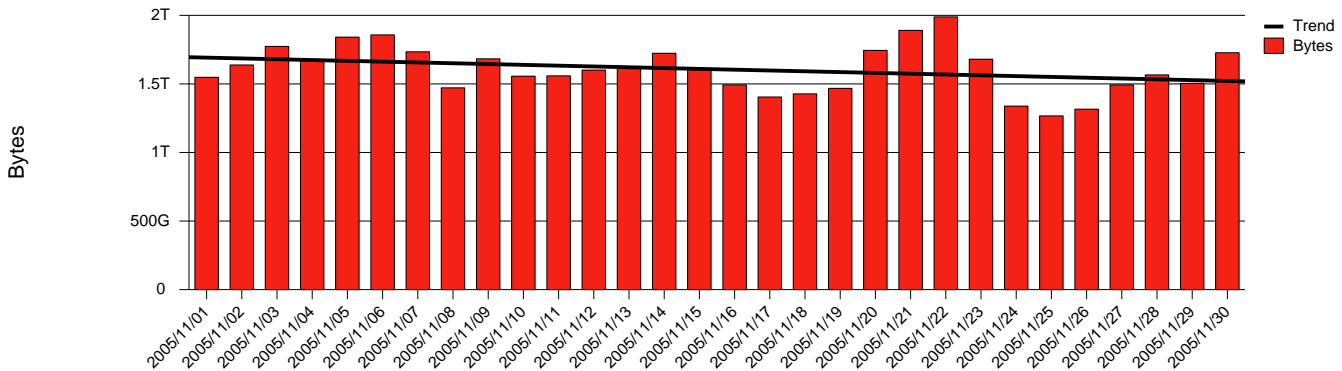

# Monthly Health Report

Report for 2005/11/30, Subject: SUNET-A-KALMAR-HIK

LAN/WAN

Total Network Volume by Month

Total Network Volume by Week

Total Network Volume by Day

Situations to Watch

Rank	Element Name	Variable	Threshold	Monthly Average		Days to (from) Threshold
			Value	Actual	Predicted	
1	hik1-SRP(In)	Discards (% Frames)	10.000	0.000	0.000	Increasing
2	hik1-SRP(In)	Errors (% Frames)	5.000	0.000	0.000	Increasing
3	hik1-SRP(In)	Volume (Bandwidth %)	80.000	2.339	1.678	Decreasing
4	hik1-SRP(Out)	Volume (Bandwidth %)	80.000	3.322	2.287	Decreasing
5	hik2-SRP(In)	Volume (Bandwidth %)	80.000	0.003	0.002	Decreasing
6	hik2-SRP(In)	Errors (% Frames)	5.000	0.107	0.000	Decreasing
7	hik2-SRP(Out)	Volume (Bandwidth %)	80.000	0.317	0.143	Decreasing