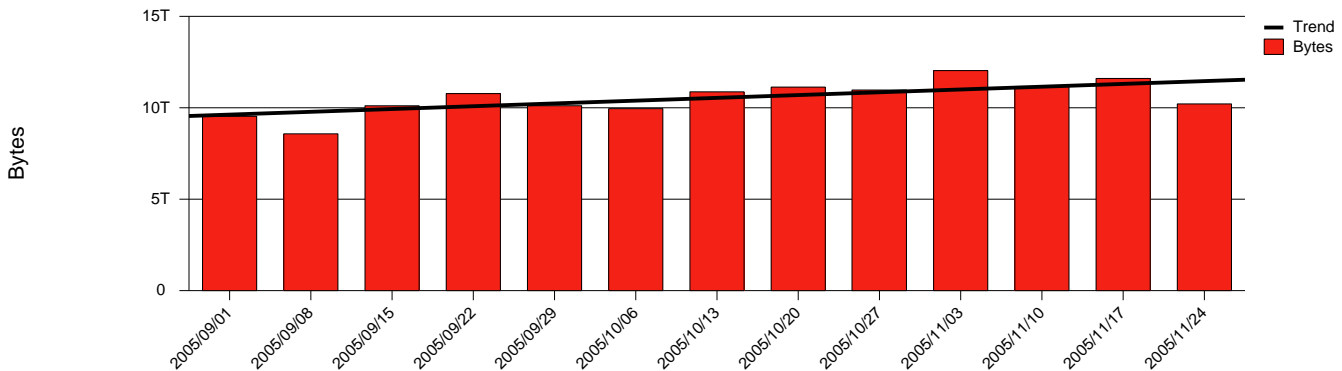

# Monthly Health Report

Report for 2005/11/30, Subject: SUNET-A-KALMAR-HIK

LAN/WAN

Total Network Volume by Month

Total Network Volume by Week

Total Network Volume by Day

Situations to Watch

Rank	Element Name	Variable	Threshold	Monthly Average		Days to (from) Threshold
			Value	Actual	Predicted	
1	hik1-SRP(In)	Discards (% Frames)	10.000	0.000	0.000	Increasing
2	hik1-SRP(In)	Errors (% Frames)	5.000	0.000	0.000	Increasing
3	hik1-SRP(In)	Volume (Bandwidth %)	80.000	2.339	1.678	Decreasing
4	hik1-SRP(Out)	Volume (Bandwidth %)	80.000	3.322	2.287	Decreasing
5	hik2-SRP(In)	Volume (Bandwidth %)	80.000	0.003	0.002	Decreasing
6	hik2-SRP(In)	Errors (% Frames)	5.000	0.107	0.000	Decreasing
7	hik2-SRP(Out)	Volume (Bandwidth %)	80.000	0.317	0.143	Decreasing