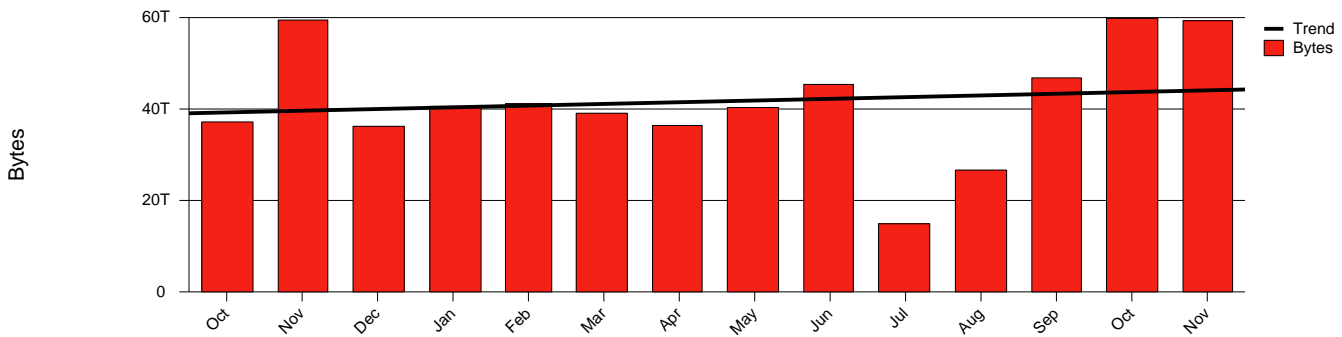

Monthly Health Report

Report for 2005/11/30, Subject: SUNET-A-JONKOPING-HJ

LAN/WAN

Total Network Volume by Month

Total Network Volume by Week

Total Network Volume by Day

Situations to Watch

Rank	Element Name	Variable	Threshold	Monthly Average		Days to (from)
			Value	Actual	Predicted	Threshold
1	hj1-SRP(In)	Errors (% Frames)	5.000	0.000	0.334	Increasing
2	hj1-SRP(Out)	Volume (Bandwidth %)	80.000	4.614	3.776	Increasing
3	hj1-SRP(In)	Volume (Bandwidth %)	80.000	2.304	1.290	Increasing
4	hj2-SRP(In)	Volume (Bandwidth %)	80.000	0.443	0.601	Decreasing
5	hj2-SRP(Out)	Volume (Bandwidth %)	80.000	0.000	0.000	Decreasing