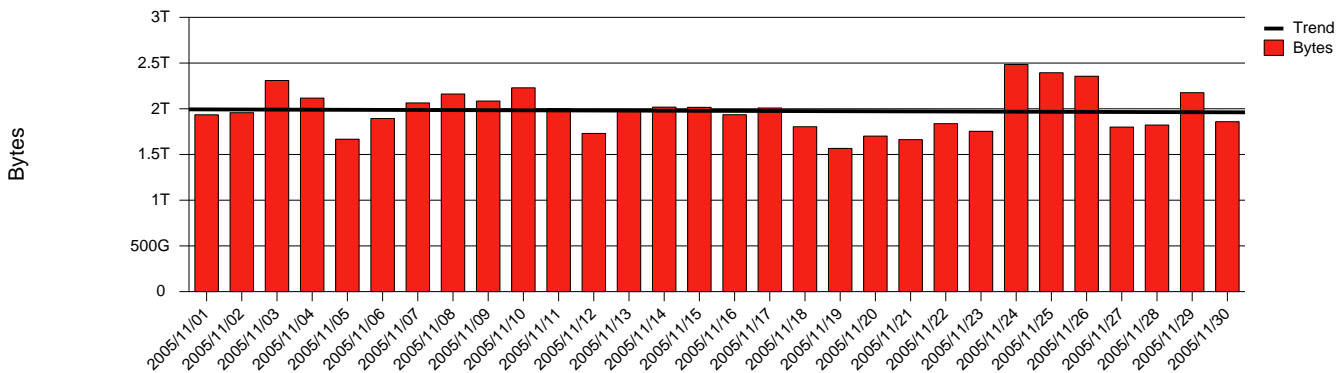

Monthly Health Report

Report for 2005/11/30, Subject: SUNET-A-JONKOPING-HJ

LAN/WAN

Total Network Volume by Month

Total Network Volume by Week

Total Network Volume by Day

Situations to Watch

Rank	Element Name	Variable	Threshold	Monthly Average		Days to (from)
			Value	Actual	Predicted	Threshold
1	hj1-SRP(In)	Errors (% Frames)	5.000	0.000	0.334	Increasing
2	hj1-SRP(Out)	Volume (Bandwidth %)	80.000	4.614	3.776	Increasing
3	hj1-SRP(In)	Volume (Bandwidth %)	80.000	2.304	1.290	Increasing
4	hj2-SRP(In)	Volume (Bandwidth %)	80.000	0.443	0.601	Decreasing
5	hj2-SRP(Out)	Volume (Bandwidth %)	80.000	0.000	0.000	Decreasing