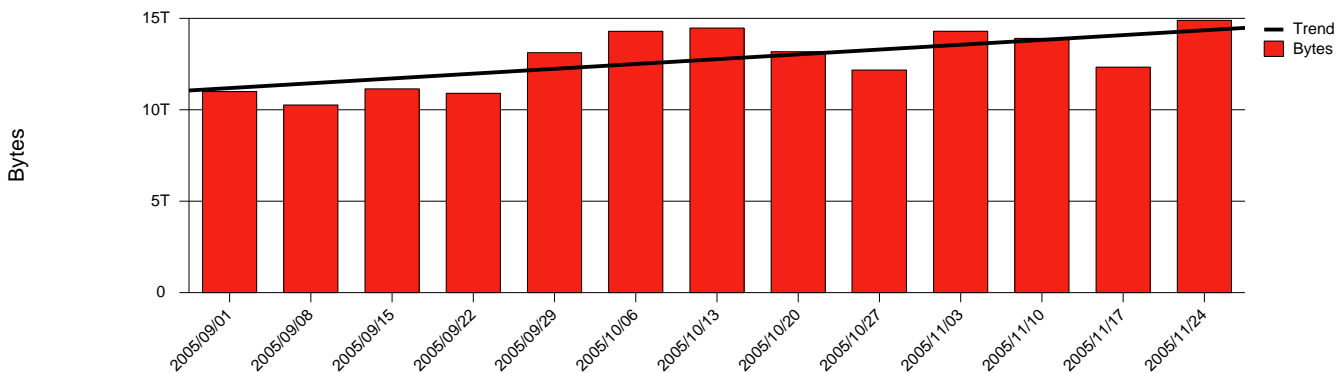

Monthly Health Report

Report for 2005/11/30, Subject: SUNET-A-JONKOPING-HJ

LAN/WAN

Total Network Volume by Month

Total Network Volume by Week

Total Network Volume by Day

Situations to Watch

Rank	Element Name	Variable	Threshold	Monthly Average		Days to (from)
			Value	Actual	Predicted	Threshold
1	hj1-SRP(In)	Errors (% Frames)	5.000	0.000	0.334	Increasing
2	hj1-SRP(Out)	Volume (Bandwidth %)	80.000	4.614	3.776	Increasing
3	hj1-SRP(In)	Volume (Bandwidth %)	80.000	2.304	1.290	Increasing
4	hj2-SRP(In)	Volume (Bandwidth %)	80.000	0.443	0.601	Decreasing
5	hj2-SRP(Out)	Volume (Bandwidth %)	80.000	0.000	0.000	Decreasing