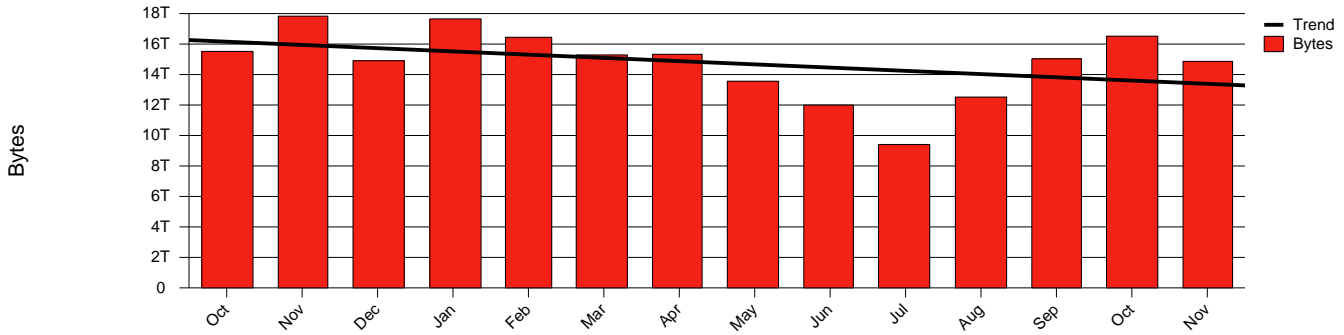

Monthly Health Report

Report for 2005/11/30, Subject: SUNET-A-GBG-GU

LAN/WAN

Total Network Volume by Month

Total Network Volume by Week

Total Network Volume by Day

Situations to Watch

Rank	Element Name	Variable	Threshold	Monthly Average		Days to (from)
			Value	Actual	Predicted	Threshold
1	gu1-SRP(In)	Volume (Bandwidth %)	80.000	0.866	0.749	Decreasing
2	gu1-SRP(In)	Errors (% Frames)	5.000	0.000	0.000	Decreasing
3	gu1-SRP(Out)	Volume (Bandwidth %)	80.000	0.976	0.880	Decreasing
4	gu2-SRP(In)	Volume (Bandwidth %)	80.000	0.003	0.000	Decreasing
5	gu2-SRP(Out)	Volume (Bandwidth %)	80.000	0.000	0.000	Decreasing