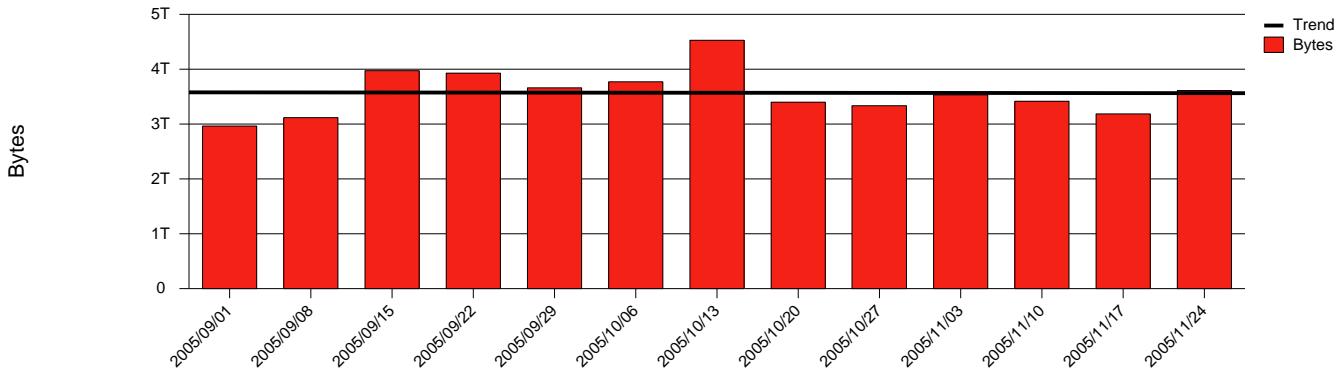

Monthly Health Report

Report for 2005/11/30, Subject: SUNET-A-GBG-GU

LAN/WAN

Total Network Volume by Month

Total Network Volume by Week

Total Network Volume by Day

Situations to Watch

Rank	Element Name	Variable	Threshold	Monthly Average		Days to (from)
			Value	Actual	Predicted	Threshold
1	gu1-SRP(In)	Volume (Bandwidth %)	80.000	0.866	0.749	Decreasing
2	gu1-SRP(In)	Errors (% Frames)	5.000	0.000	0.000	Decreasing
3	gu1-SRP(Out)	Volume (Bandwidth %)	80.000	0.976	0.880	Decreasing
4	gu2-SRP(In)	Volume (Bandwidth %)	80.000	0.003	0.000	Decreasing
5	gu2-SRP(Out)	Volume (Bandwidth %)	80.000	0.000	0.000	Decreasing