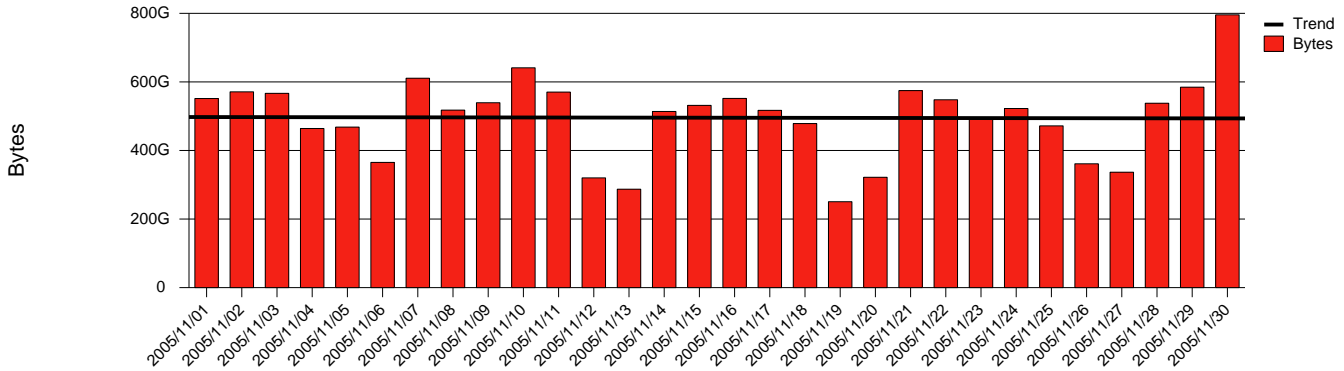

Monthly Health Report

Report for 2005/11/30, Subject: SUNET-A-GBG-GU

LAN/WAN

Total Network Volume by Month

Total Network Volume by Week

Total Network Volume by Day

Situations to Watch

Rank	Element Name	Variable	Threshold	Monthly Average		Days to (from)
			Value	Actual	Predicted	Threshold
1	gu1-SRP(In)	Volume (Bandwidth %)	80.000	0.866	0.749	Decreasing
2	gu1-SRP(In)	Errors (% Frames)	5.000	0.000	0.000	Decreasing
3	gu1-SRP(Out)	Volume (Bandwidth %)	80.000	0.976	0.880	Decreasing
4	gu2-SRP(In)	Volume (Bandwidth %)	80.000	0.003	0.000	Decreasing
5	gu2-SRP(Out)	Volume (Bandwidth %)	80.000	0.000	0.000	Decreasing