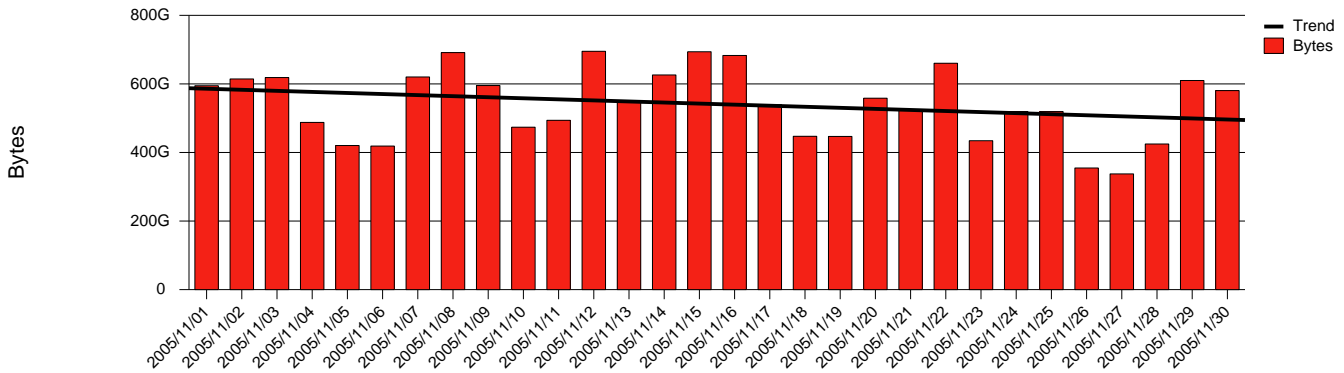

Monthly Health Report

Report for 2005/11/30, Subject: SUNET-A-GAVLE-HIG

LAN/WAN

Total Network Volume by Month

Total Network Volume by Week

Total Network Volume by Day

Situations to Watch

Rank	Element Name	Variable	Threshold	Monthly Average		Days to (from) Threshold
			Value	Actual	Predicted	
1	hig2-SRP(In)	Volume (Bandwidth %)	80.000	0.003	0.507	Increasing
2	hig2-SRP(Out)	Volume (Bandwidth %)	80.000	0.278	1.035	Decreasing
3	hig1-SRP(In)	Volume (Bandwidth %)	80.000	0.767	1.078	Decreasing
4	hig1-SRP(Out)	Volume (Bandwidth %)	80.000	0.966	2.186	Decreasing