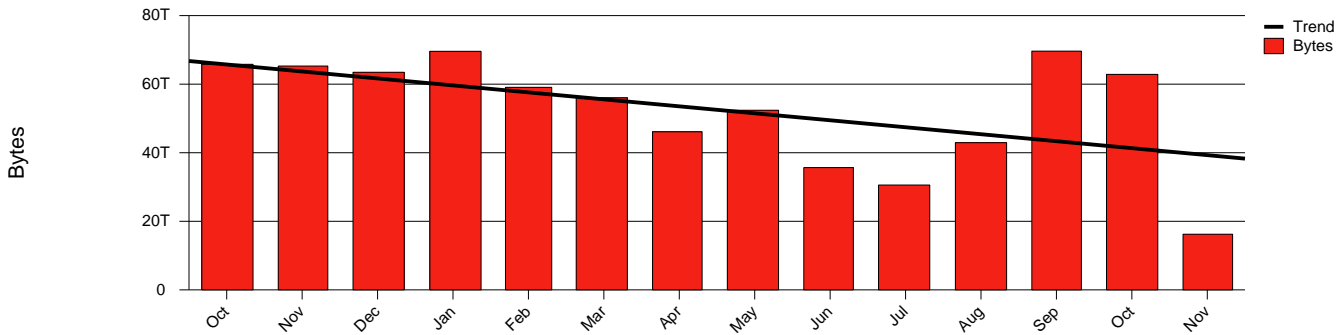

Monthly Health Report

Report for 2005/11/30, Subject: SUNET-A-GAVLE-HIG

LAN/WAN

Total Network Volume by Month

Total Network Volume by Week

Total Network Volume by Day

Situations to Watch

Rank	Element Name	Variable	Threshold	Monthly Average		Days to (from) Threshold
			Value	Actual	Predicted	
1	hig2-SRP(In)	Volume (Bandwidth %)	80.000	0.003	0.507	Increasing
2	hig2-SRP(Out)	Volume (Bandwidth %)	80.000	0.278	1.035	Decreasing
3	hig1-SRP(In)	Volume (Bandwidth %)	80.000	0.767	1.078	Decreasing
4	hig1-SRP(Out)	Volume (Bandwidth %)	80.000	0.966	2.186	Decreasing