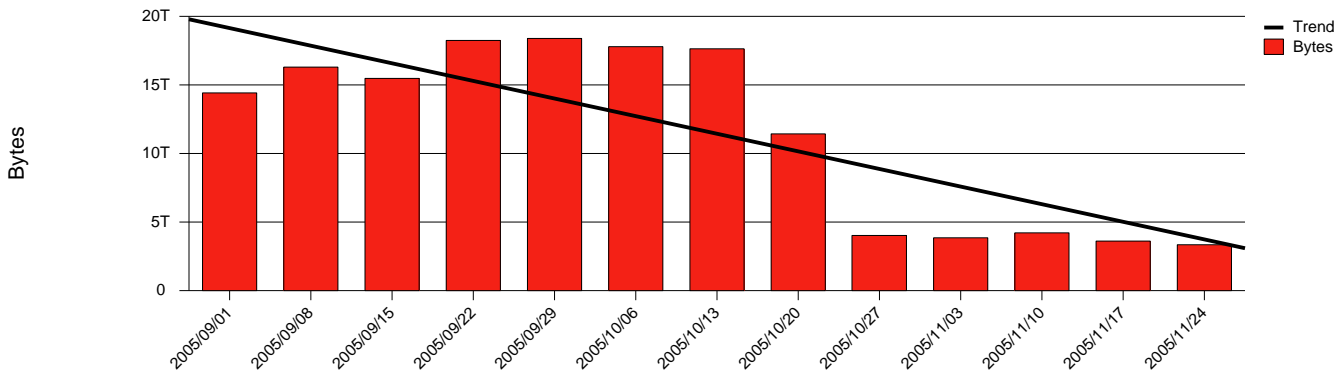

Monthly Health Report

Report for 2005/11/30, Subject: SUNET-A-GAVLE-HIG

LAN/WAN

Total Network Volume by Month

Total Network Volume by Week

Total Network Volume by Day

Situations to Watch

Rank	Element Name	Variable	Threshold	Monthly Average		Days to (from) Threshold
			Value	Actual	Predicted	
1	hig2-SRP(In)	Volume (Bandwidth %)	80.000	0.003	0.507	Increasing
2	hig2-SRP(Out)	Volume (Bandwidth %)	80.000	0.278	1.035	Decreasing
3	hig1-SRP(In)	Volume (Bandwidth %)	80.000	0.767	1.078	Decreasing
4	hig1-SRP(Out)	Volume (Bandwidth %)	80.000	0.966	2.186	Decreasing