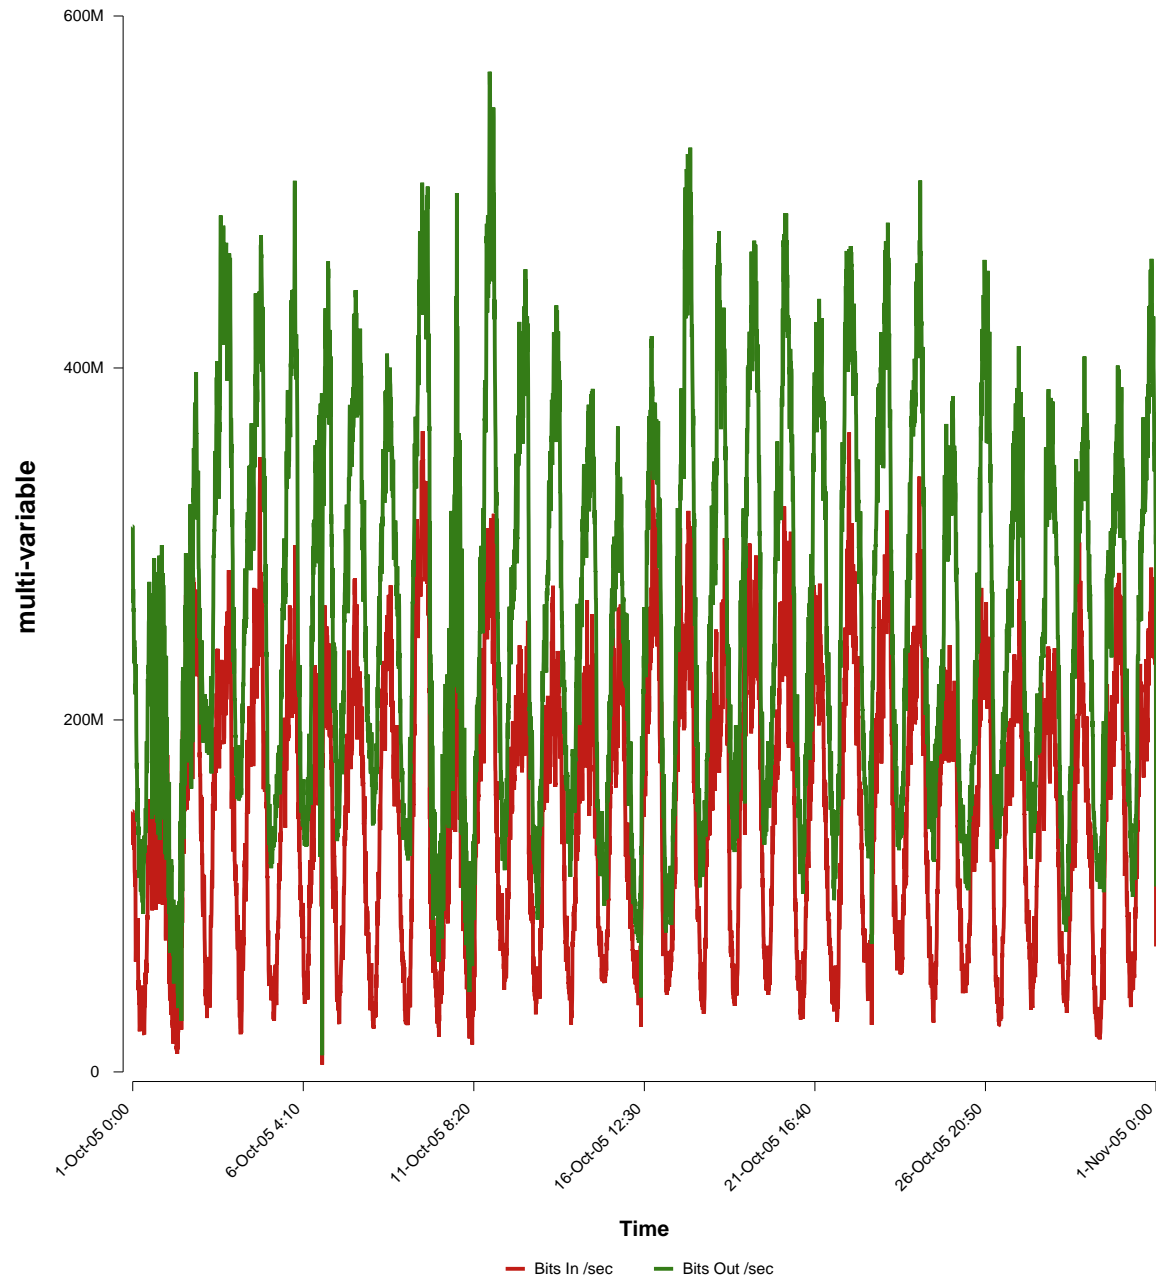

# eHealth Trend Report

Divide by Time

## SUNET-A-VAXJO-VXU

Auto Range: Last Month  
From: 2005/10/01 00:00  
To: 2005/10/31 23:59

Created: 2005/11/02 07:31:02