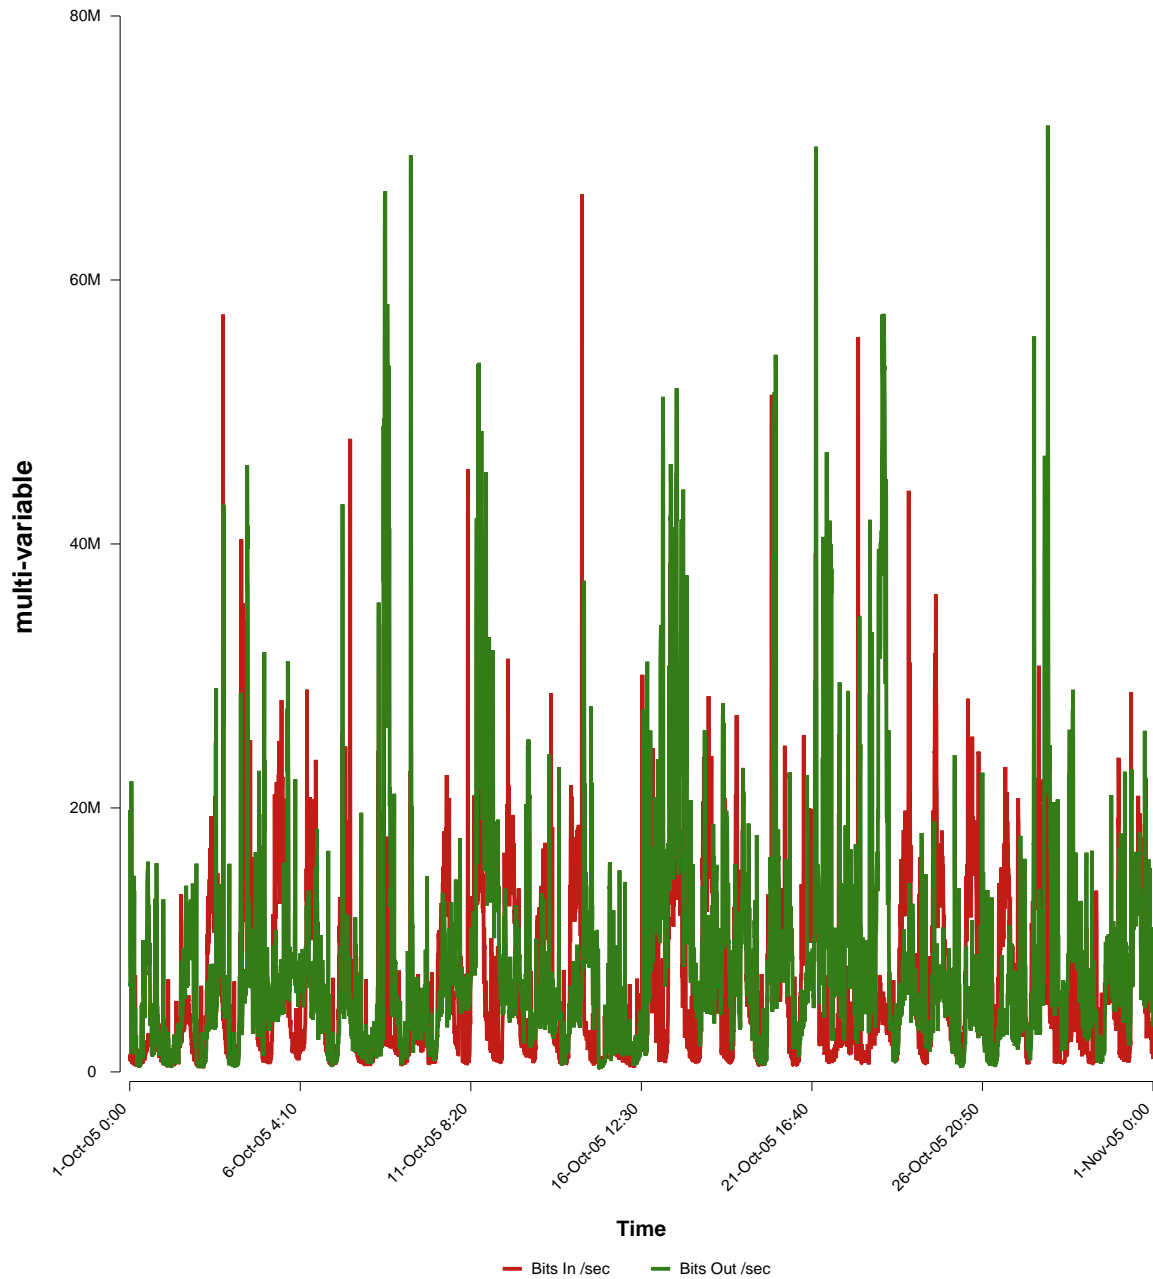

# eHealth Trend Report

Divide by Time

## SUNET-A-UPPSALA-SLU

Auto Range: Last Month  
From: 2005/10/01 00:00  
To: 2005/10/31 23:59

Created: 2005/11/02 07:01:02