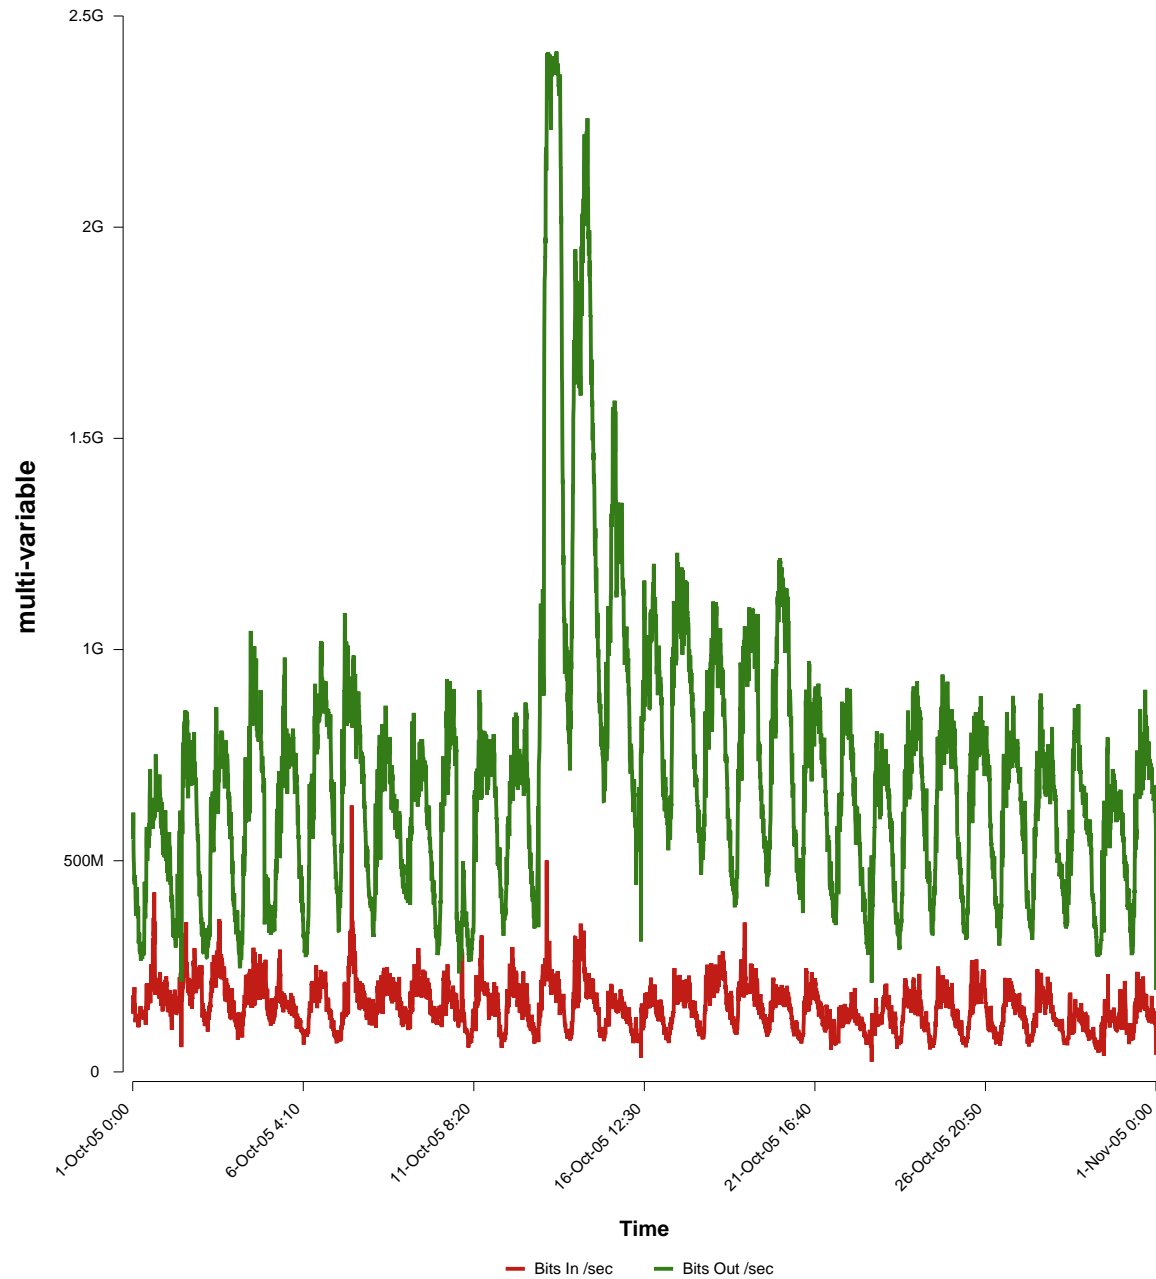

eHealth Trend Report

Divide by Time

SUNET-A-UMEA-UMU

Auto Range: Last Month
From: 2005/10/01 00:00
To: 2005/10/31 23:59

Created: 2005/11/02 06:51:02