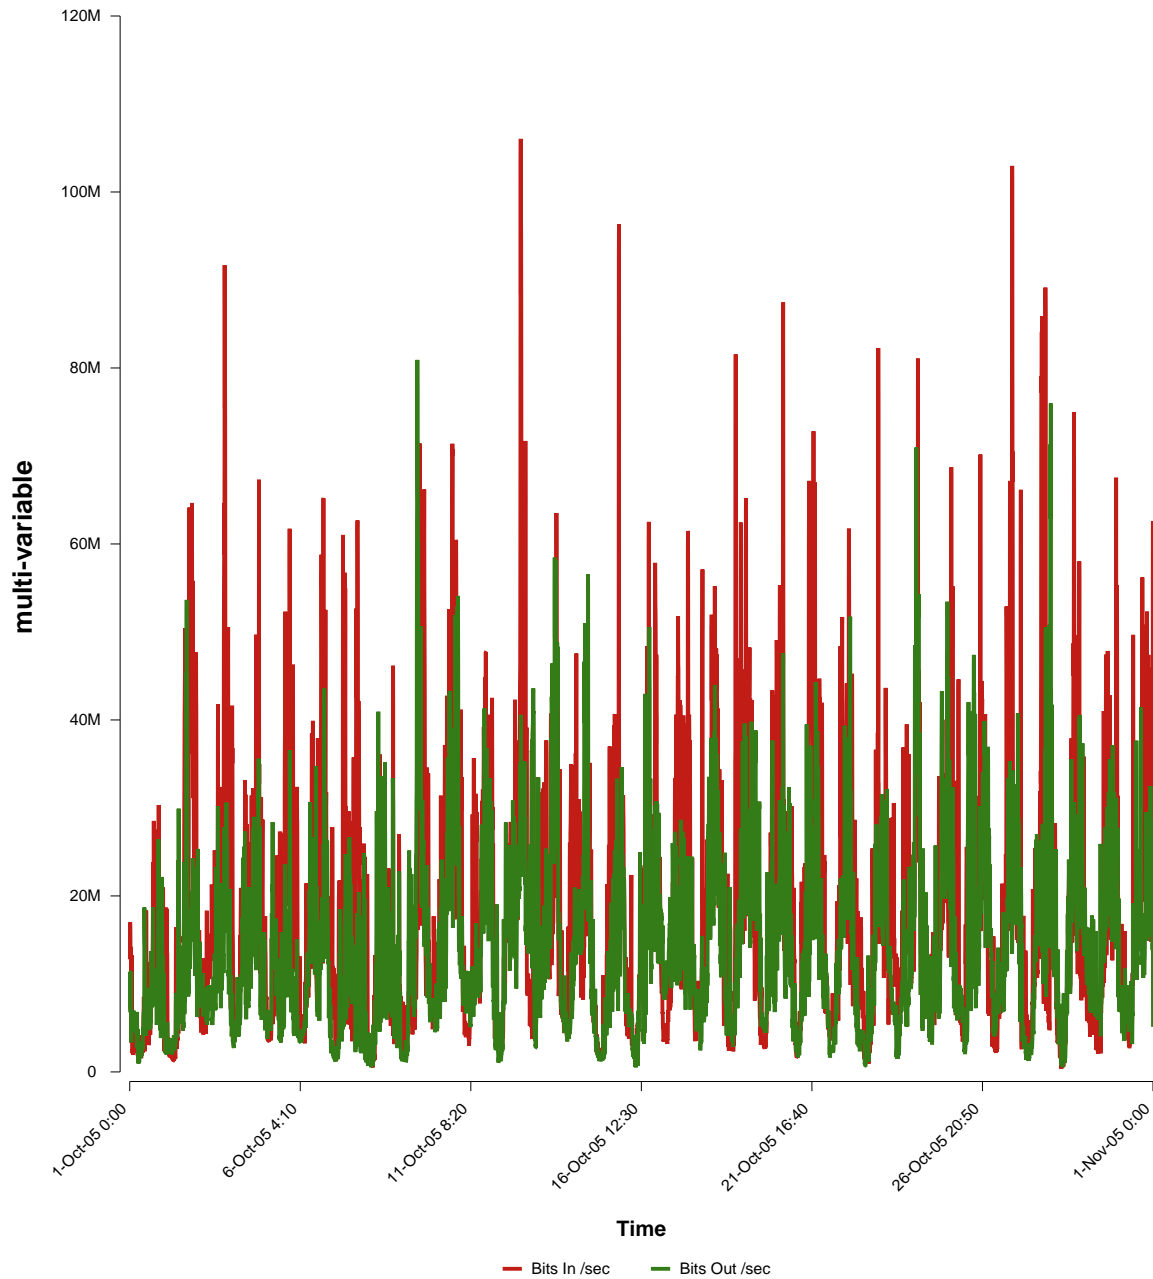

eHealth Trend Report

Divide by Time

SUNET-A-TROLLHATTAN-HTU

Auto Range: Last Month
From: 2005/10/01 00:00
To: 2005/10/31 23:59

Created: 2005/11/02 06:41:01