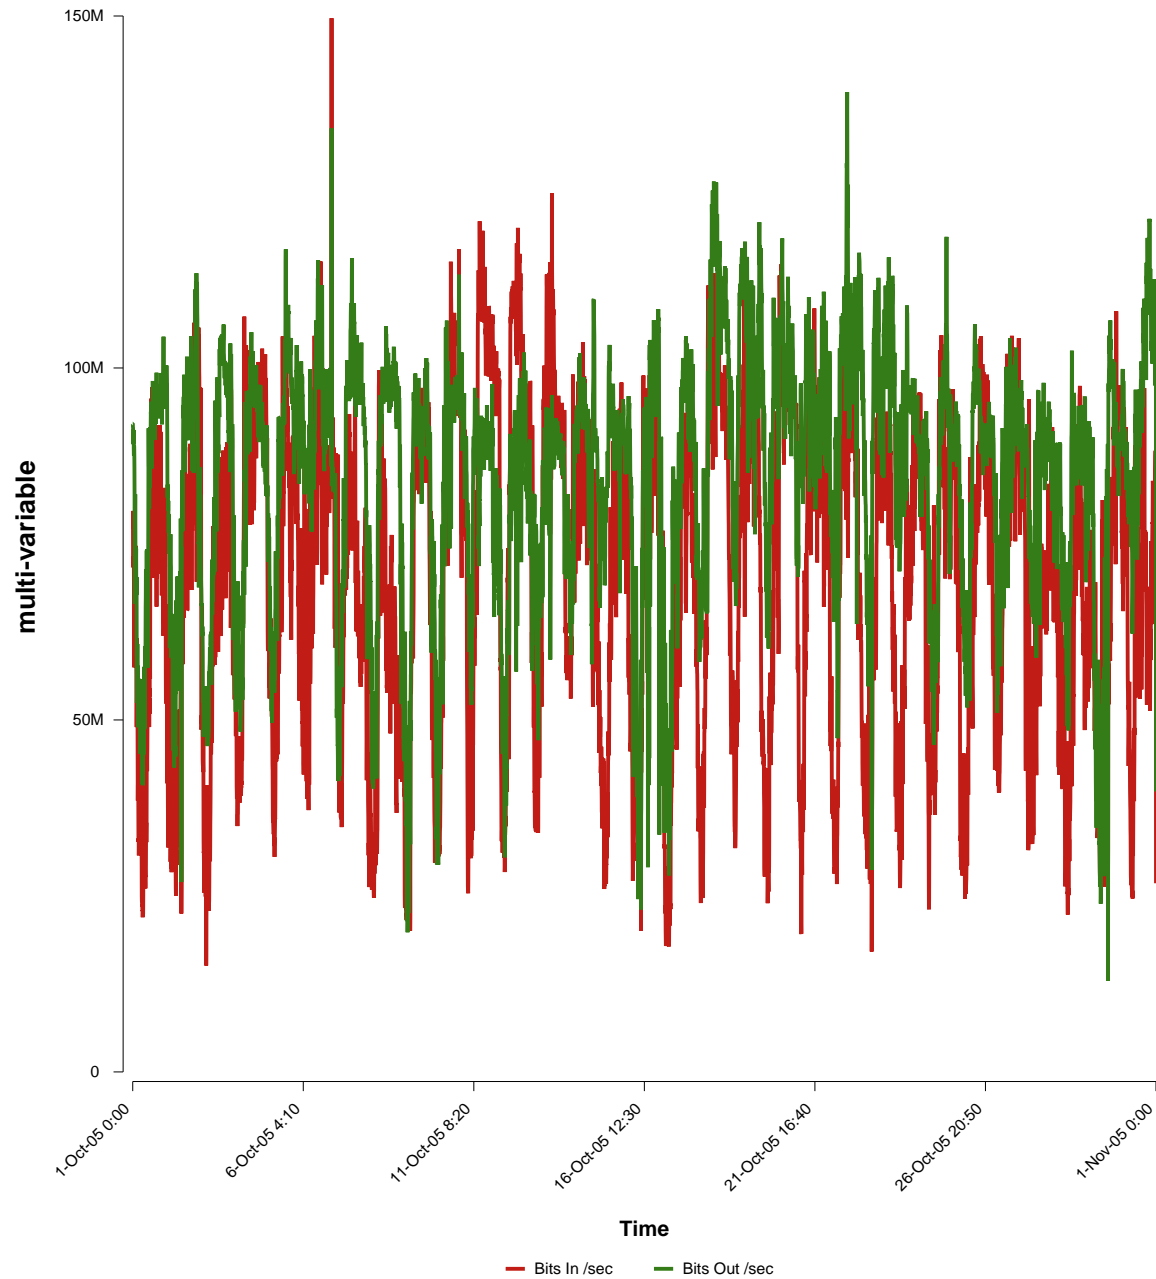

# eHealth Trend Report

Divide by Time

## SUNET-A-SUNDSVALL-MH

Auto Range: Last Month  
From: 2005/10/01 00:00  
To: 2005/10/31 23:59

Created: 2005/11/02 06:31:02