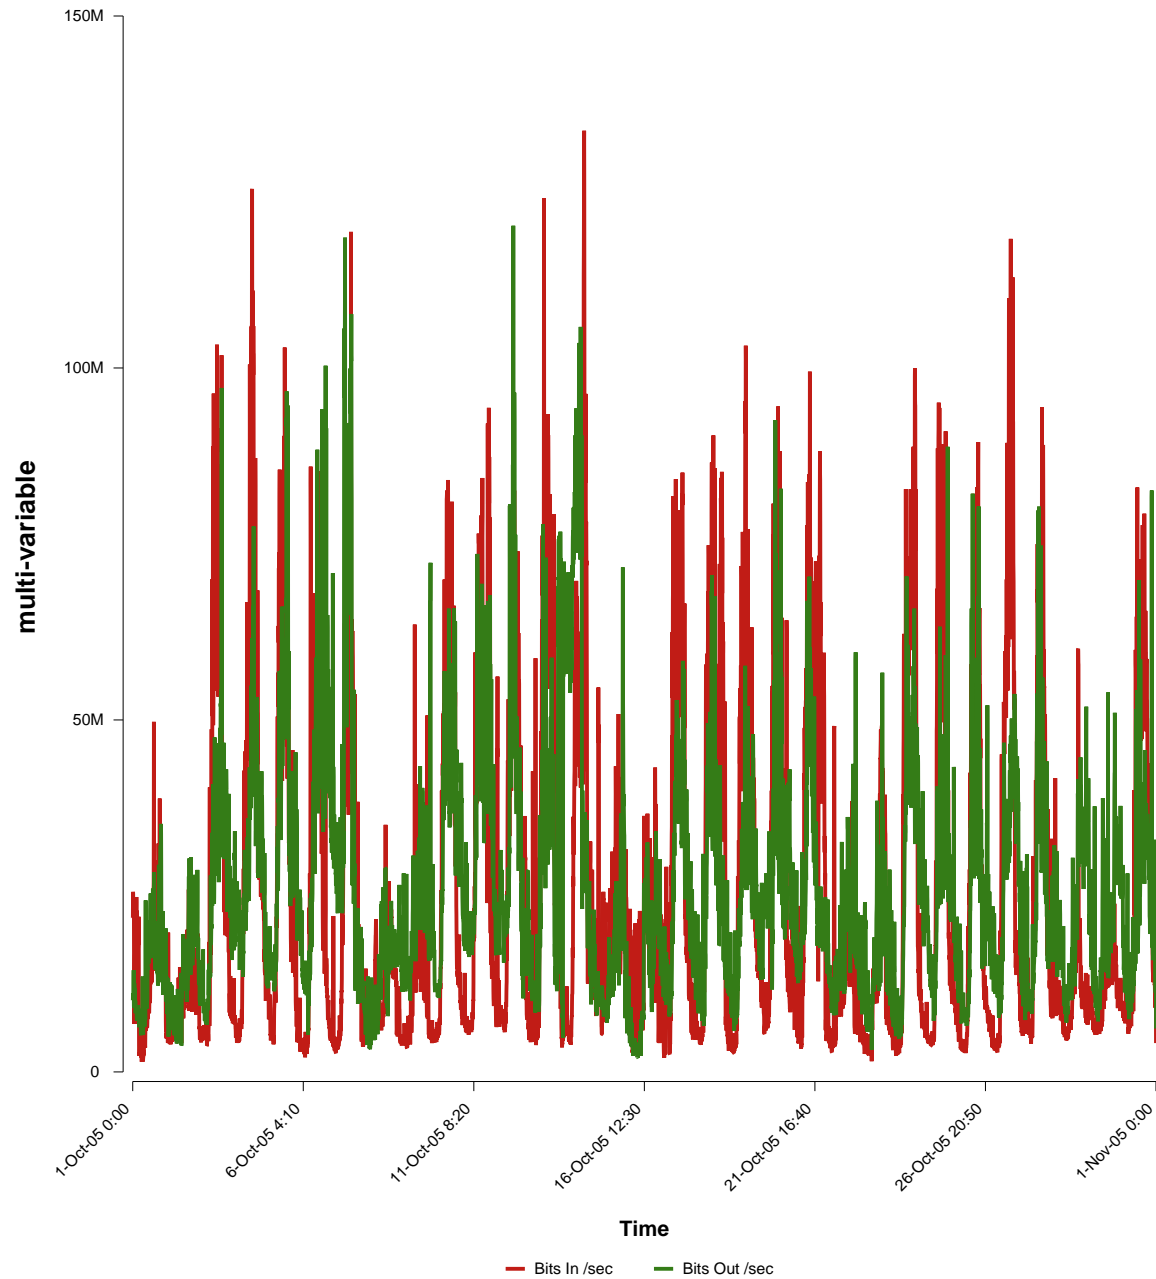

eHealth Trend Report

Divide by Time

SUNET-A-STHLM-SU

Auto Range: Last Month
From: 2005/10/01 00:00
To: 2005/10/31 23:59

Created: 2005/11/02 06:21:34