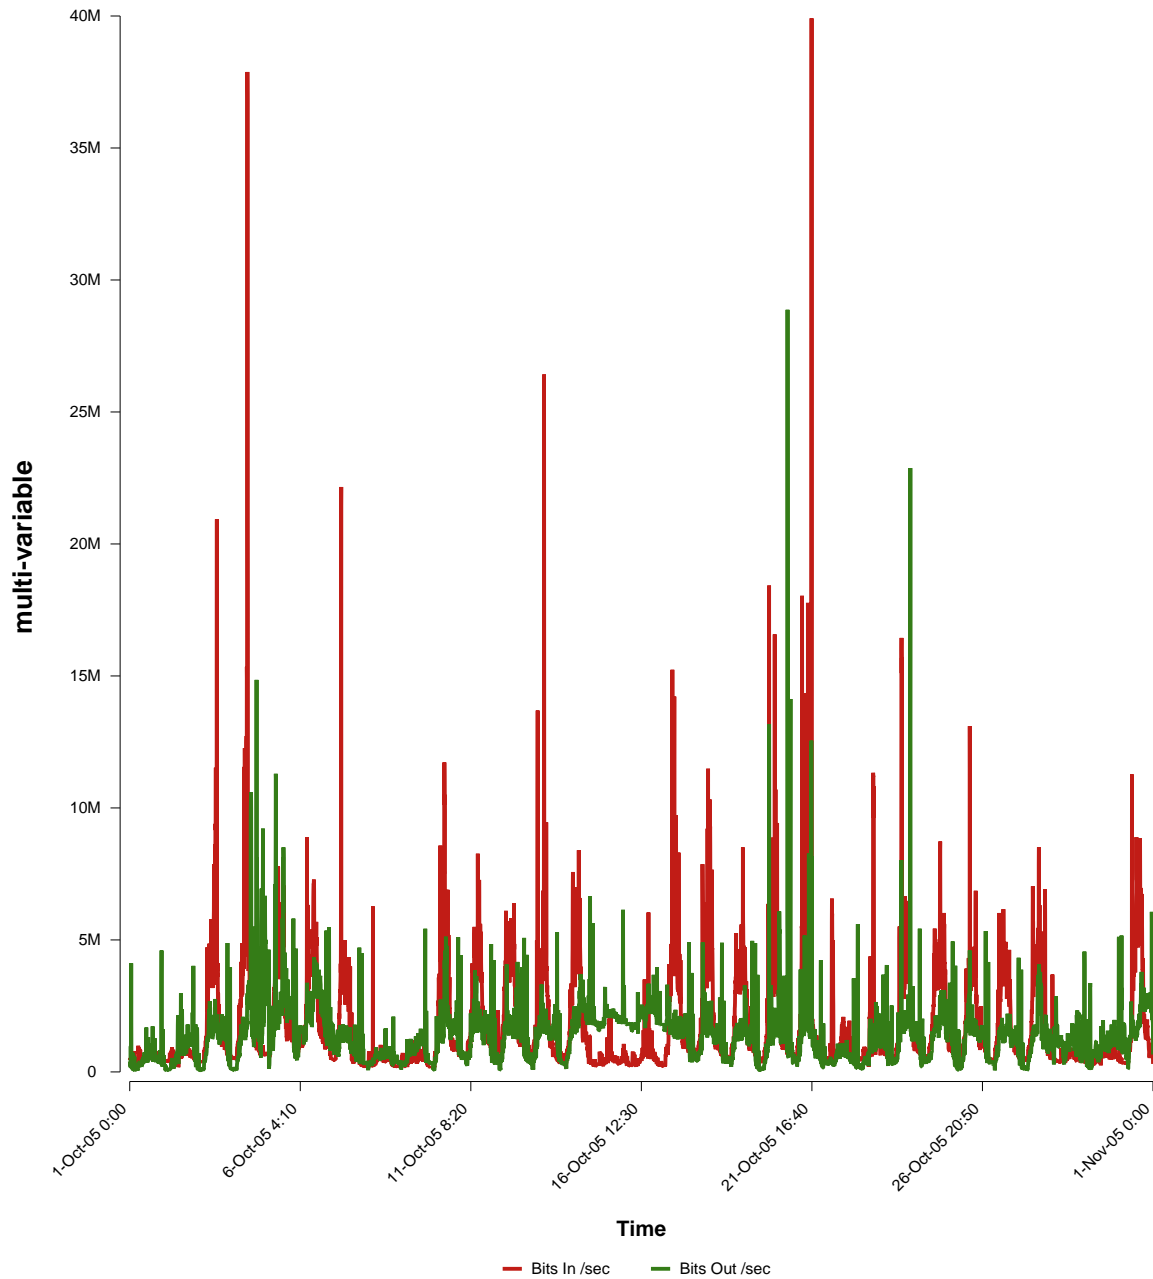

eHealth Trend Report

Divide by Time

SUNET-A-STHLM-LHS

Auto Range: Last Month
From: 2005/10/01 00:00
To: 2005/10/31 23:59

Created: 2005/11/02 06:02:37