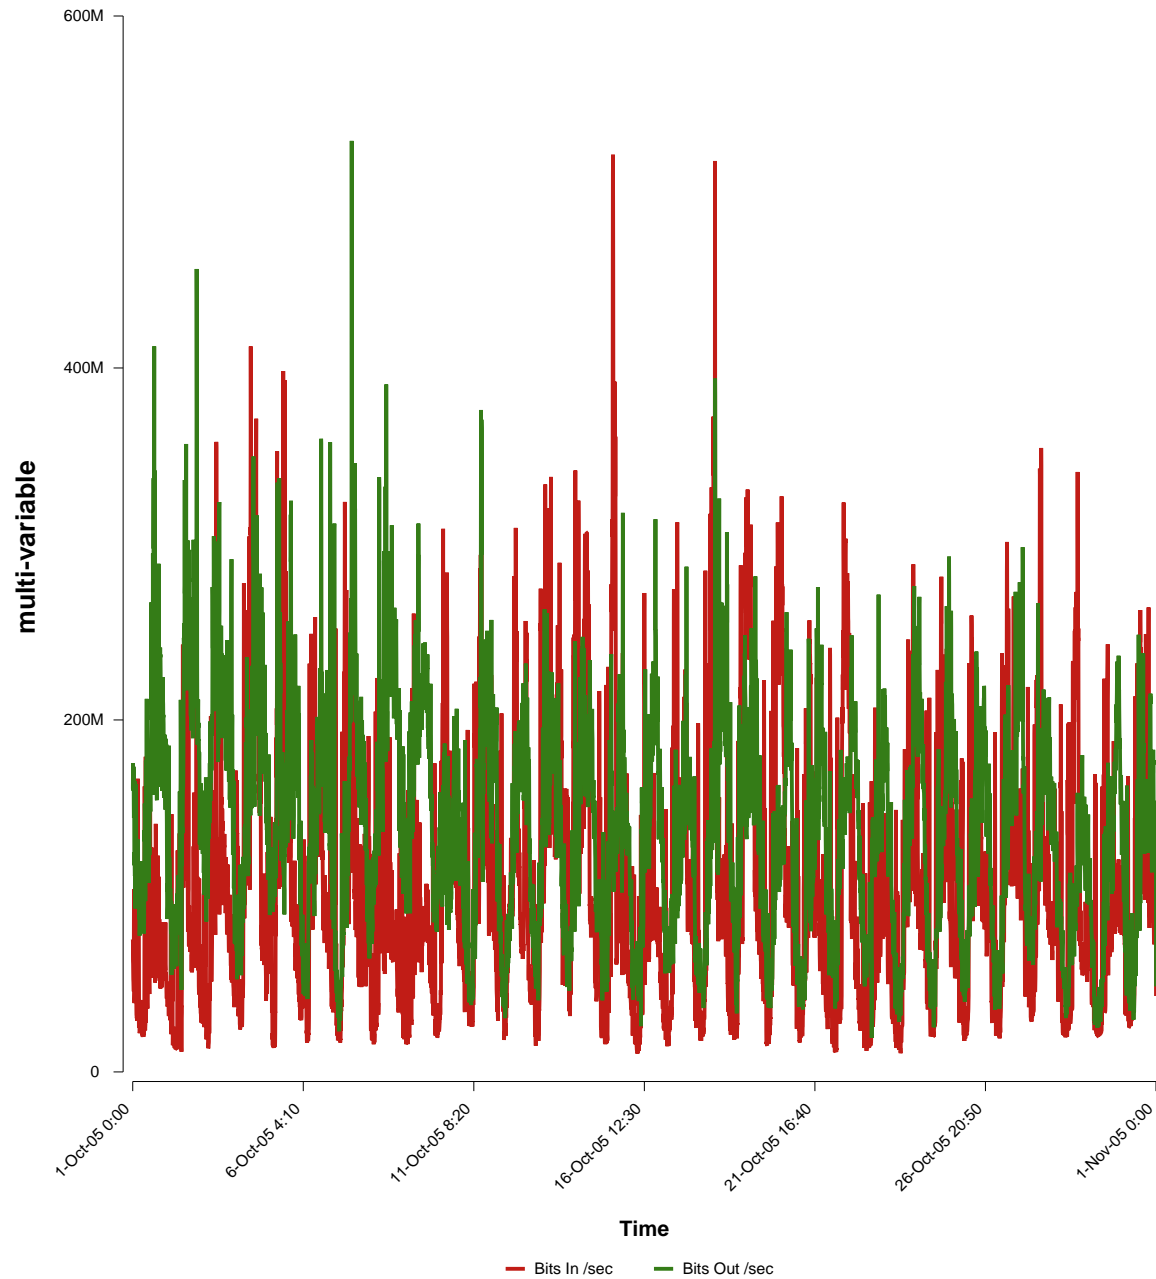

eHealth Trend Report

Divide by Time

SUNET-A-STHLM-KTH

Auto Range: Last Month
From: 2005/10/01 00:00
To: 2005/10/31 23:59

Created: 2005/11/02 05:51:01