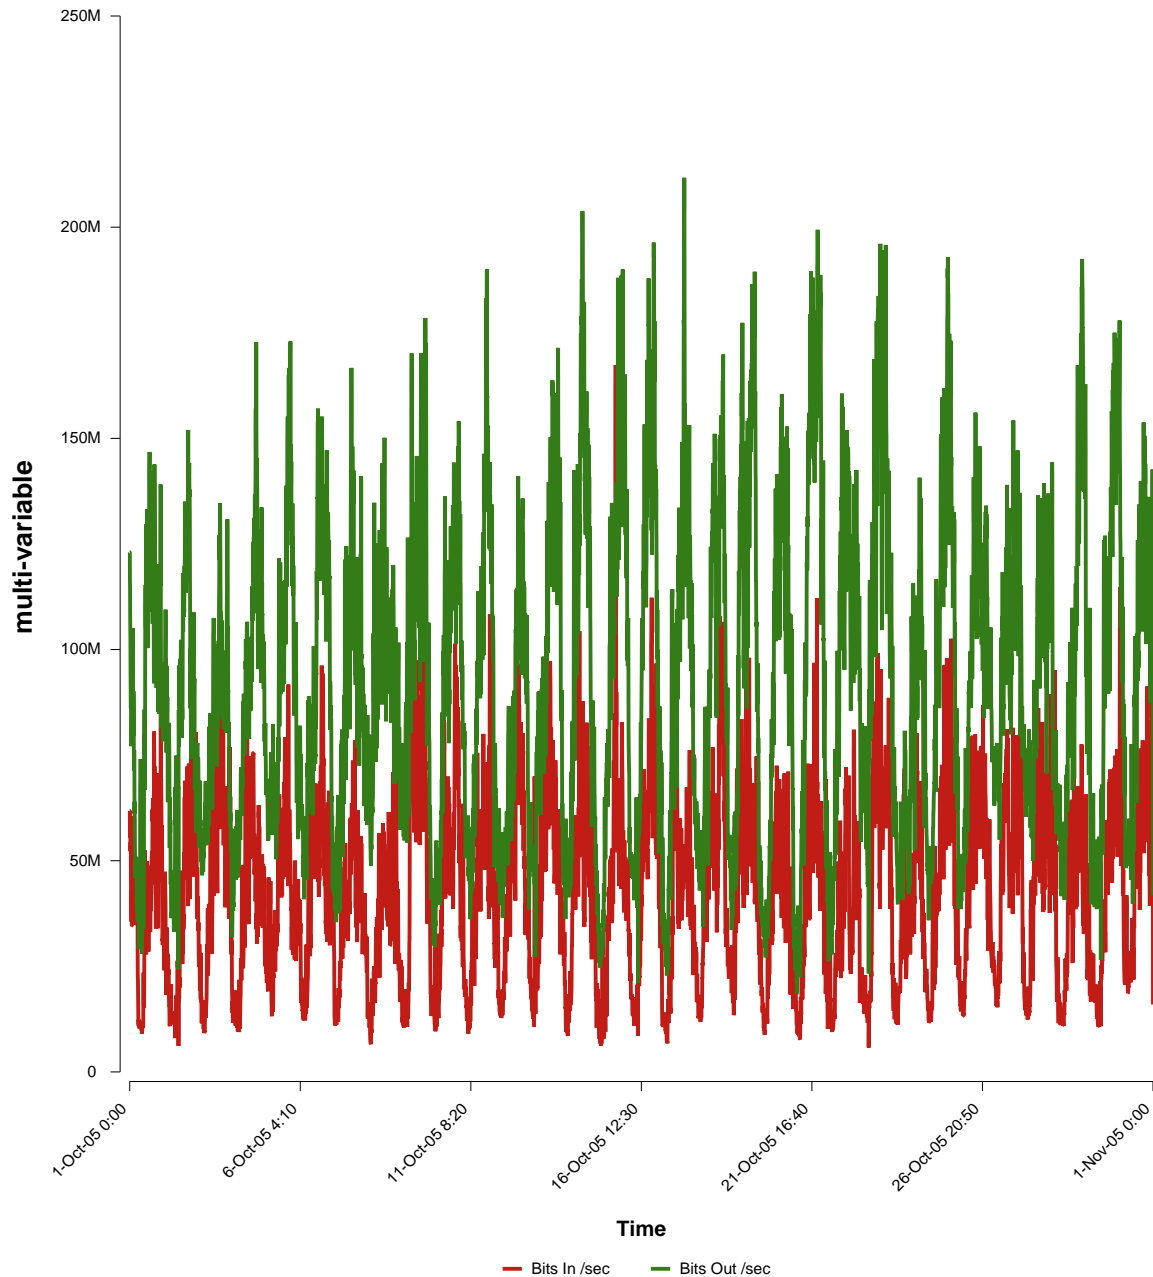

# eHealth Trend Report

Divide by Time

## SUNET-A-SKOVDE-HIS

Auto Range: Last Month  
From: 2005/10/01 00:00  
To: 2005/10/31 23:59

Created: 2005/11/02 05:21:35