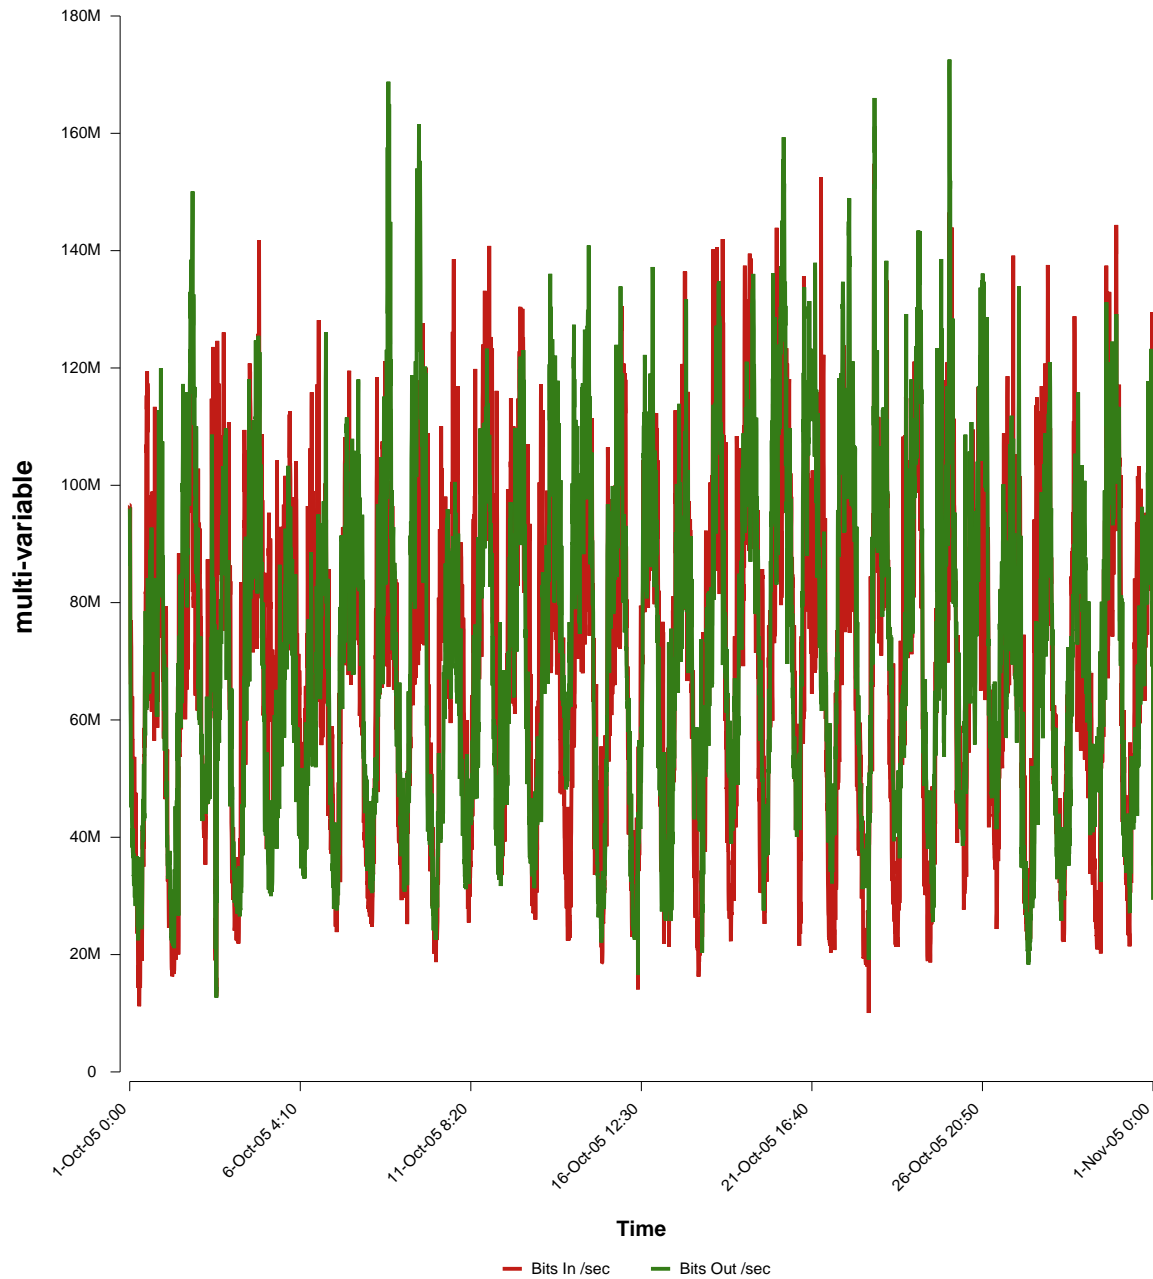

eHealth Trend Report

Divide by Time

SUNET-A-RONNEBY-BTH

Auto Range: Last Month
From: 2005/10/01 00:00
To: 2005/10/31 23:59

Created: 2005/11/02 05:11:02