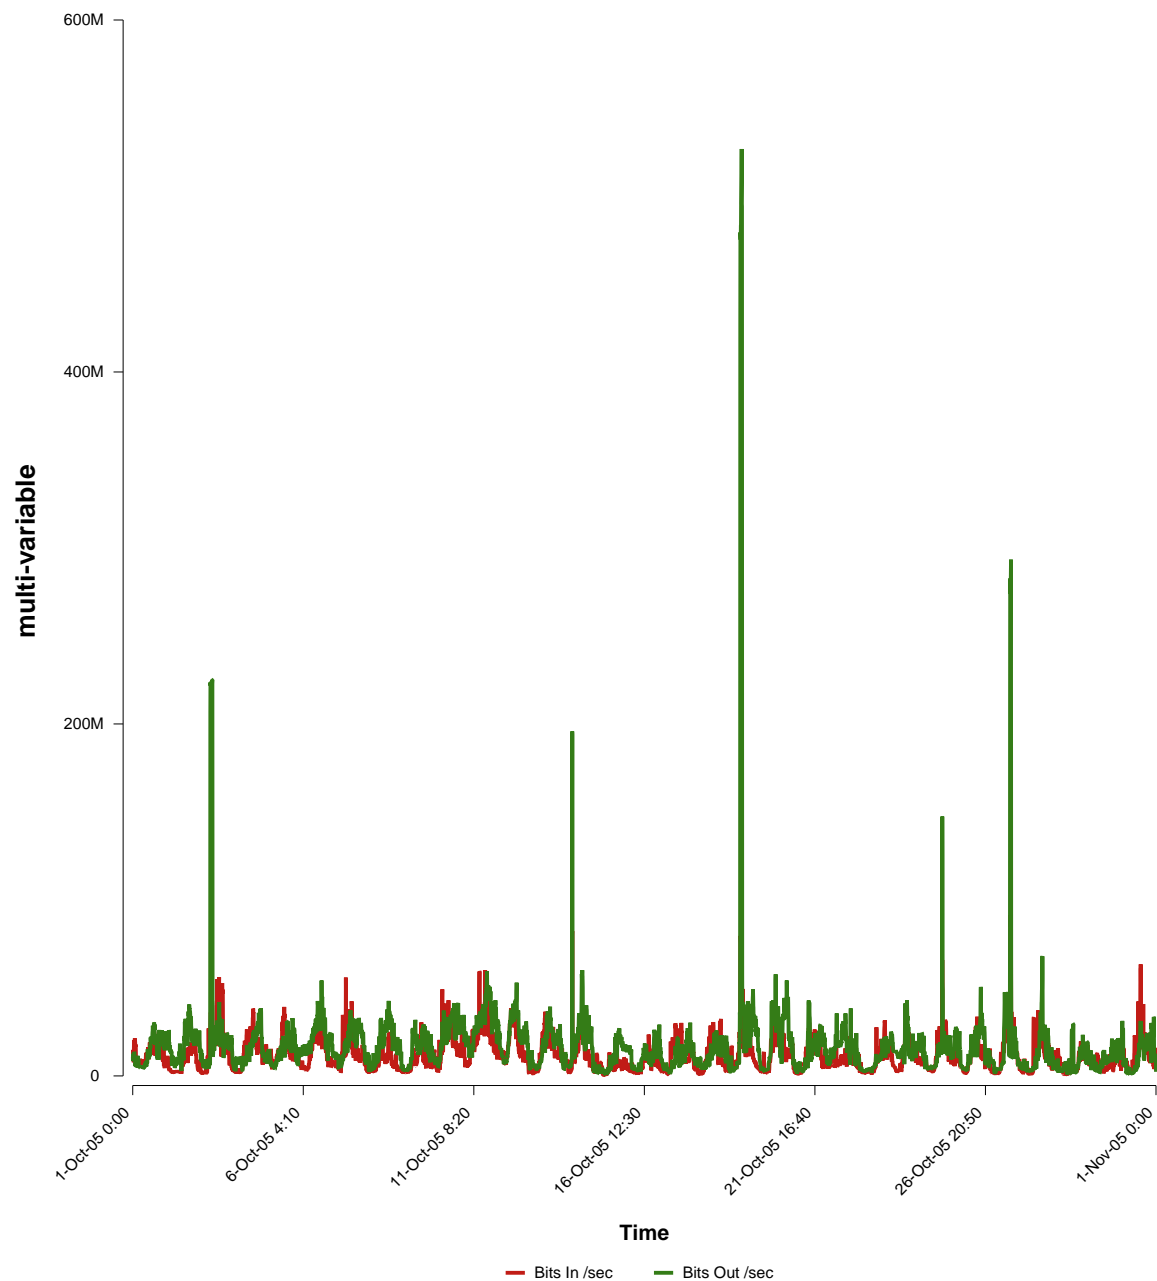

eHealth Trend Report

Divide by Time

SUNET-A-OREBRO-ORU

Auto Range: Last Month
From: 2005/10/01 00:00
To: 2005/10/31 23:59

Created: 2005/11/02 05:01:02