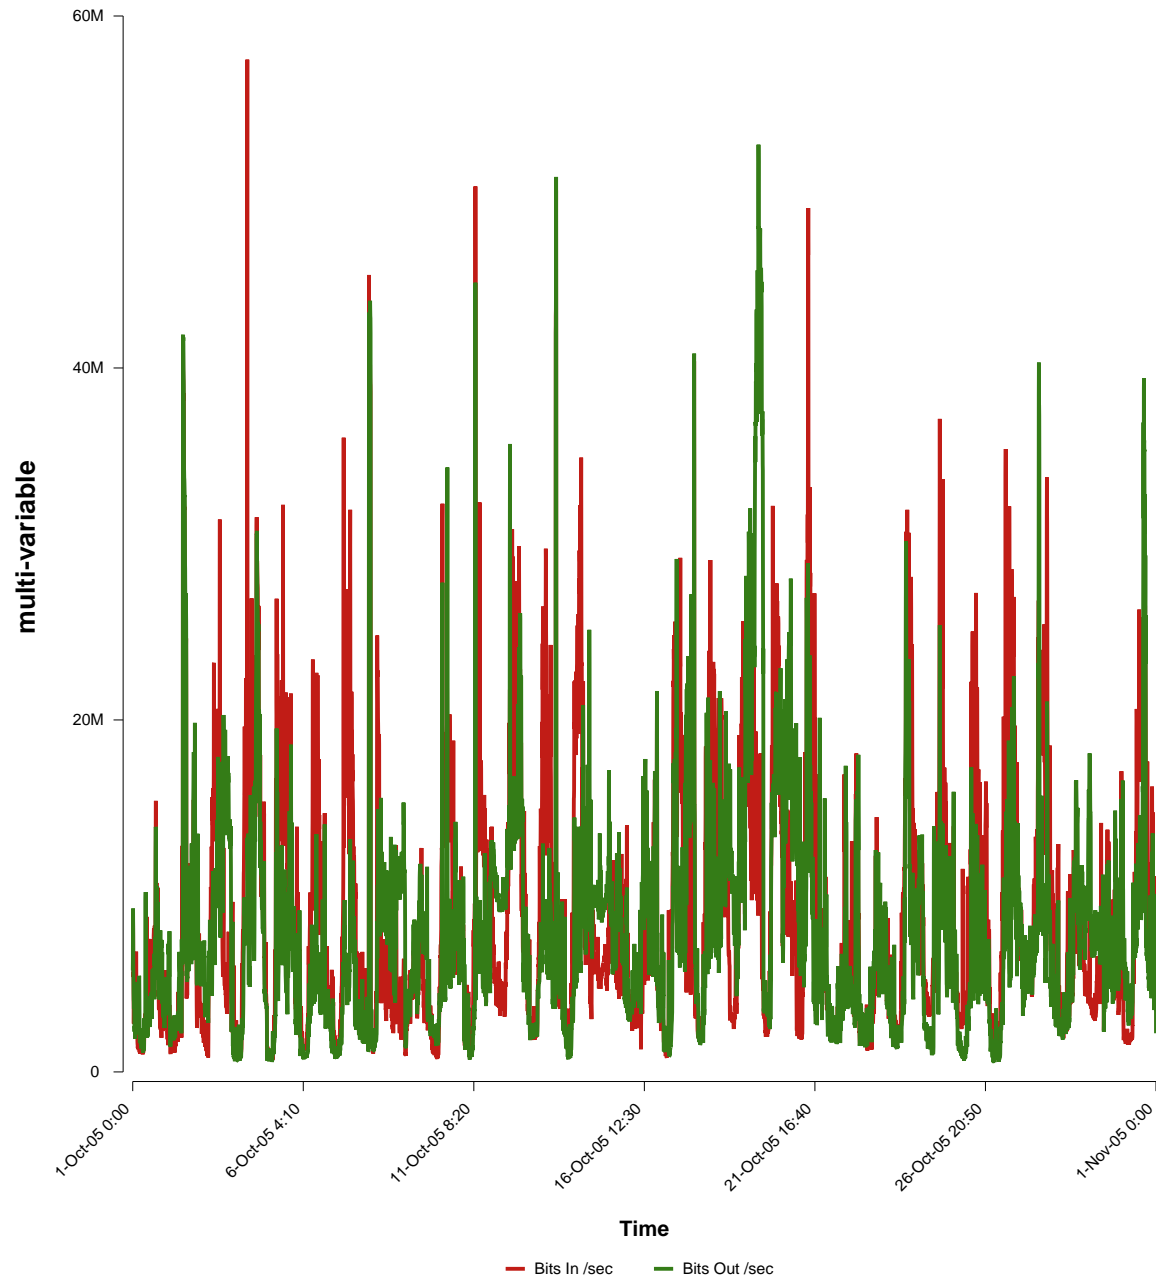

eHealth Trend Report

Divide by Time

SUNET-A-MALMO-MAH

Auto Range: Last Month
From: 2005/10/01 00:00
To: 2005/10/31 23:59

Created: 2005/11/02 04:51:02