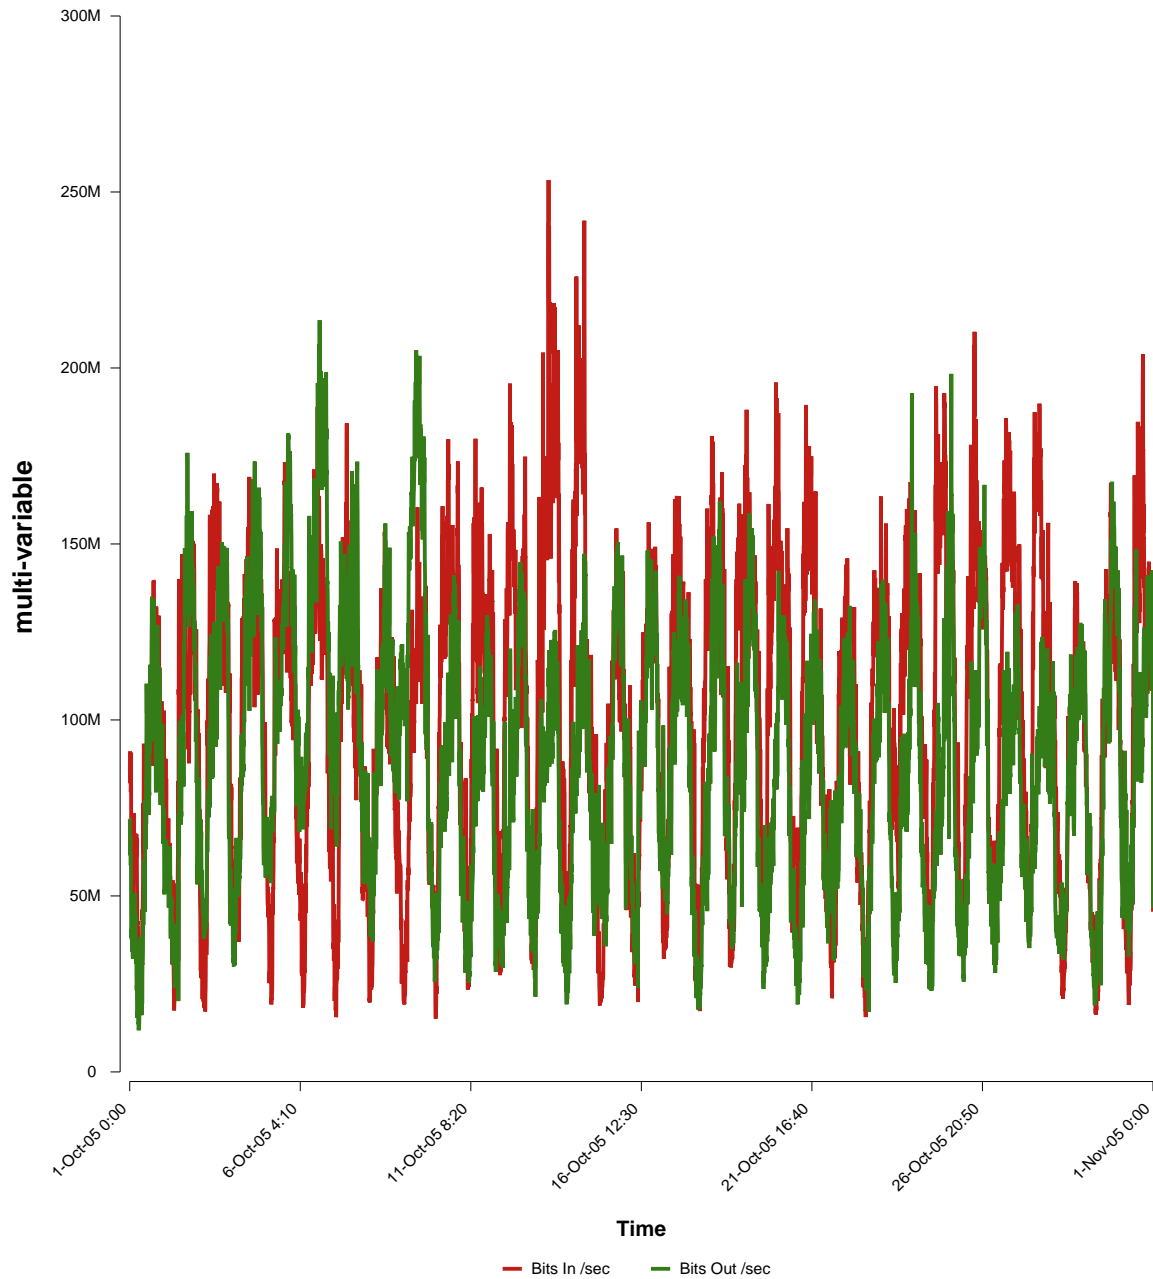

eHealth Trend Report

Divide by Time

SUNET-A-LUND-LU

Auto Range: Last Month
From: 2005/10/01 00:00
To: 2005/10/31 23:59

Created: 2005/11/02 04:51:01