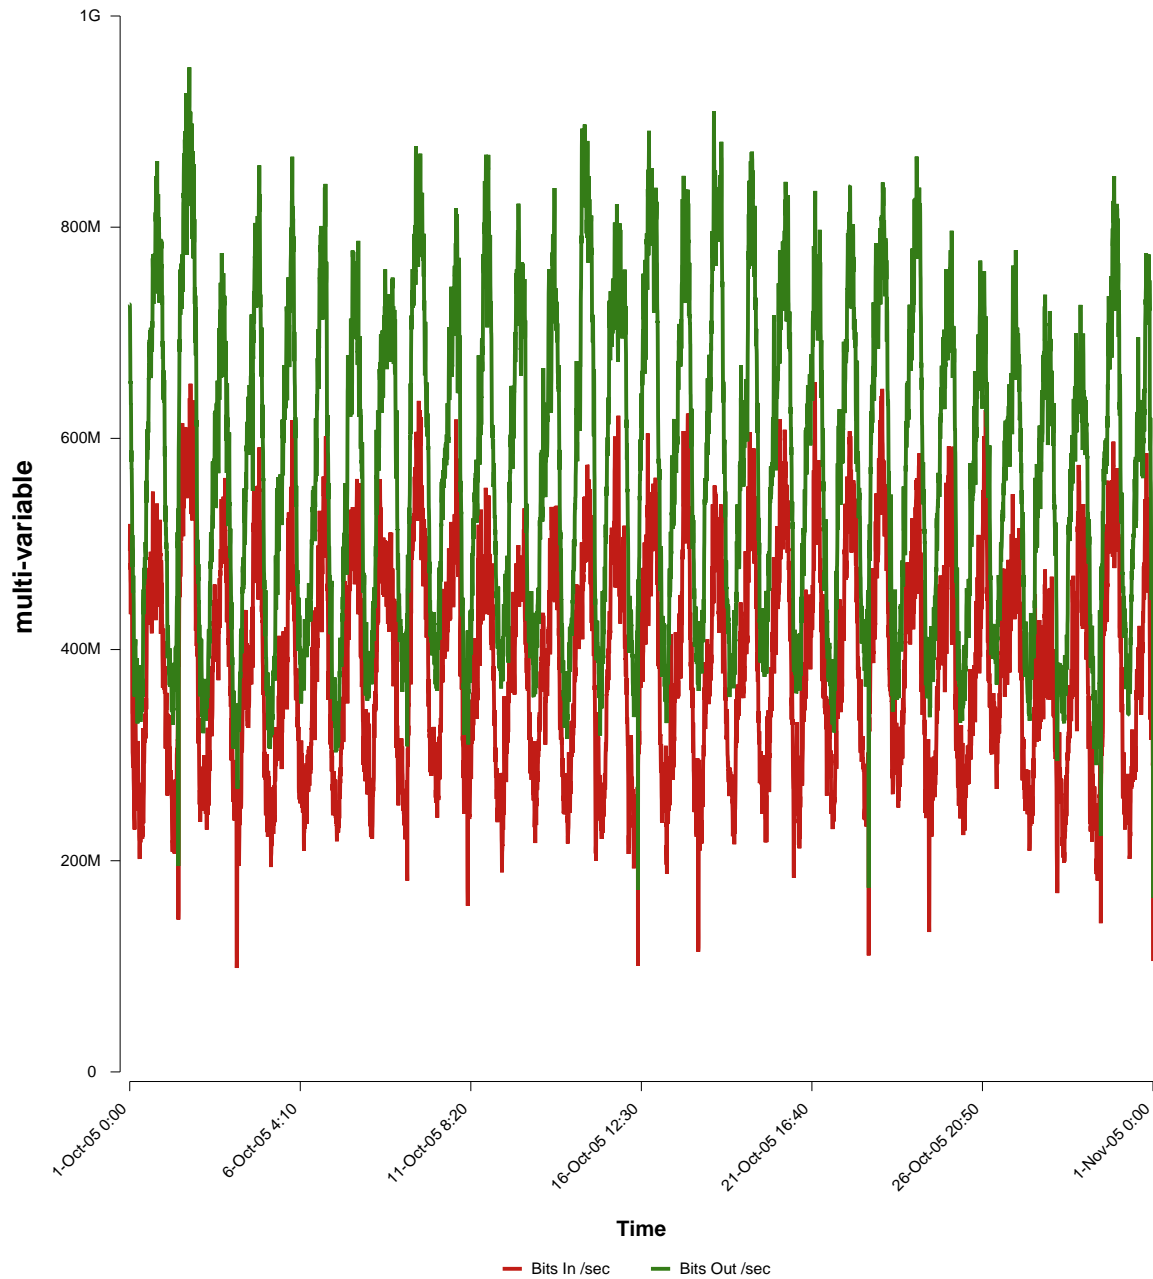

eHealth Trend Report

Divide by Time

SUNET-A-LULEA-LTU

Auto Range: Last Month
From: 2005/10/01 00:00
To: 2005/10/31 23:59

Created: 2005/11/02 04:46:05