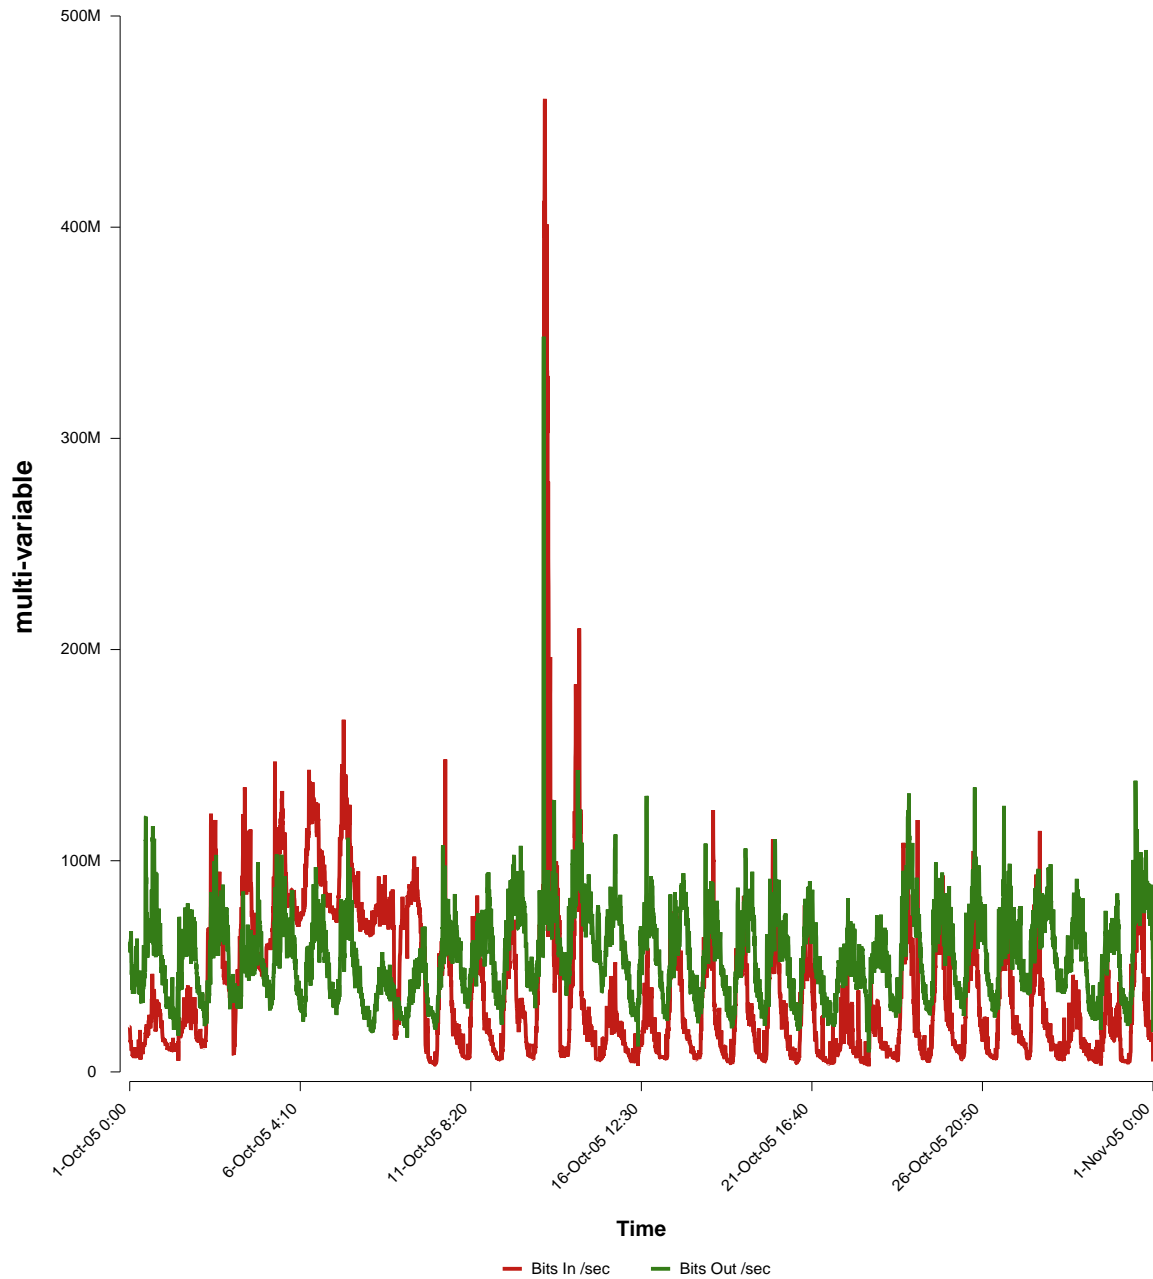

eHealth Trend Report

Divide by Time

SUNET-A-LINKOPING-LIU

Auto Range: Last Month
From: 2005/10/01 00:00
To: 2005/10/31 23:59

Created: 2005/11/02 04:31:02