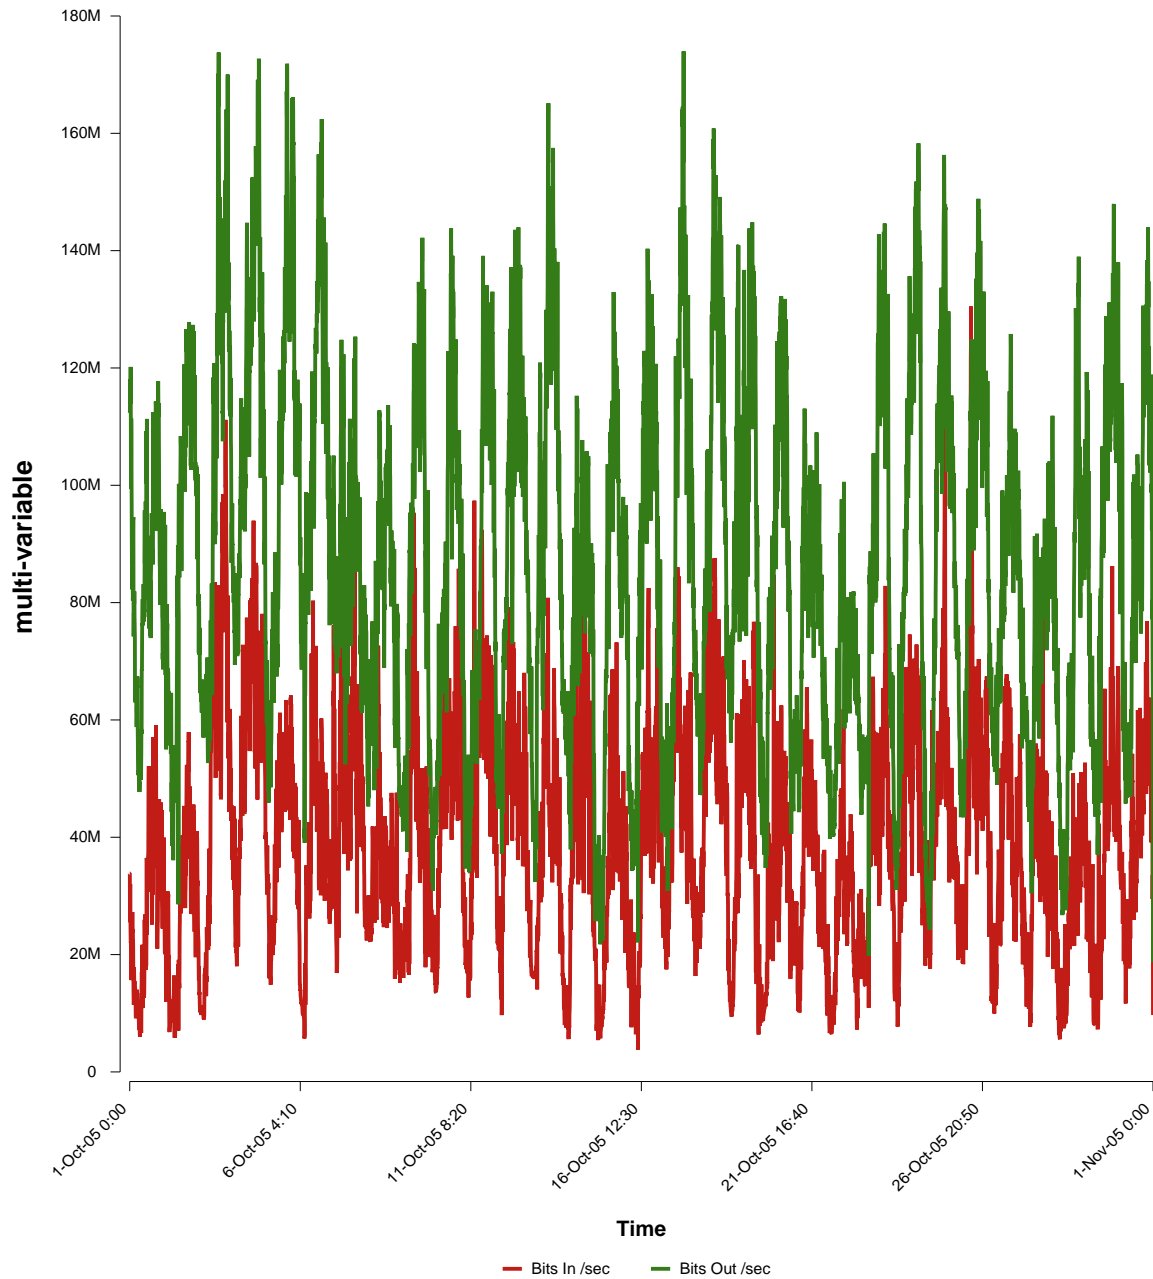

eHealth Trend Report

Divide by Time

SUNET-A-KRISTIANSTAD-HKR

Auto Range: Last Month
From: 2005/10/01 00:00
To: 2005/10/31 23:59

Created: 2005/11/02 04:21:36