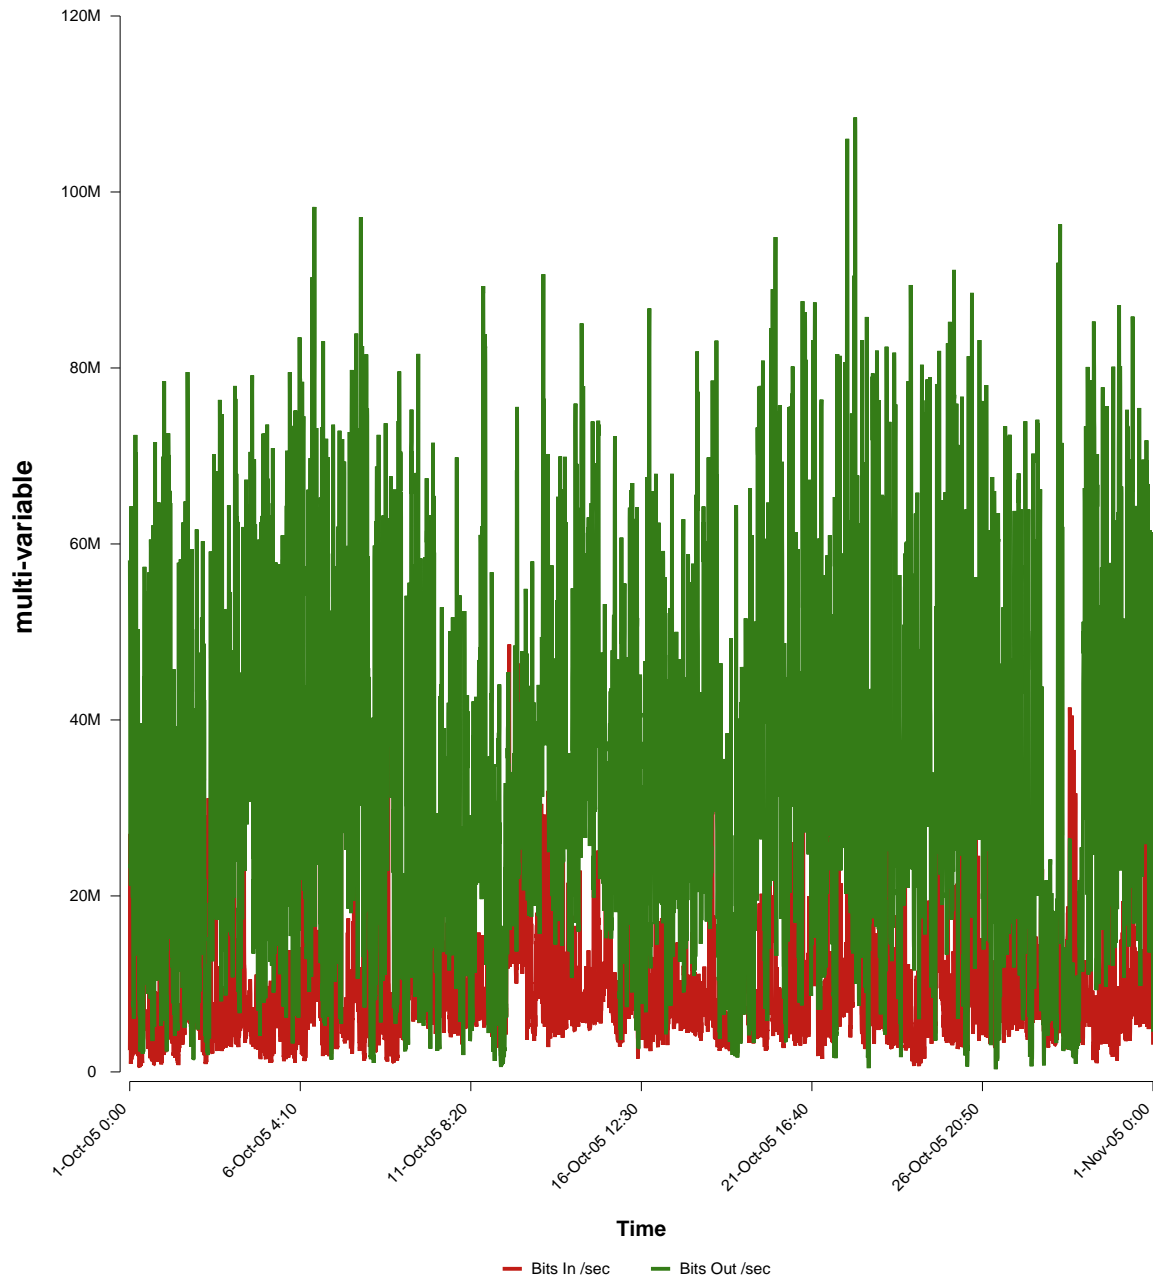

eHealth Trend Report

Divide by Time

SUNET-A-KIRUNA-IRF

Auto Range: Last Month
From: 2005/10/01 00:00
To: 2005/10/31 23:59

Created: 2005/11/02 04:11:01