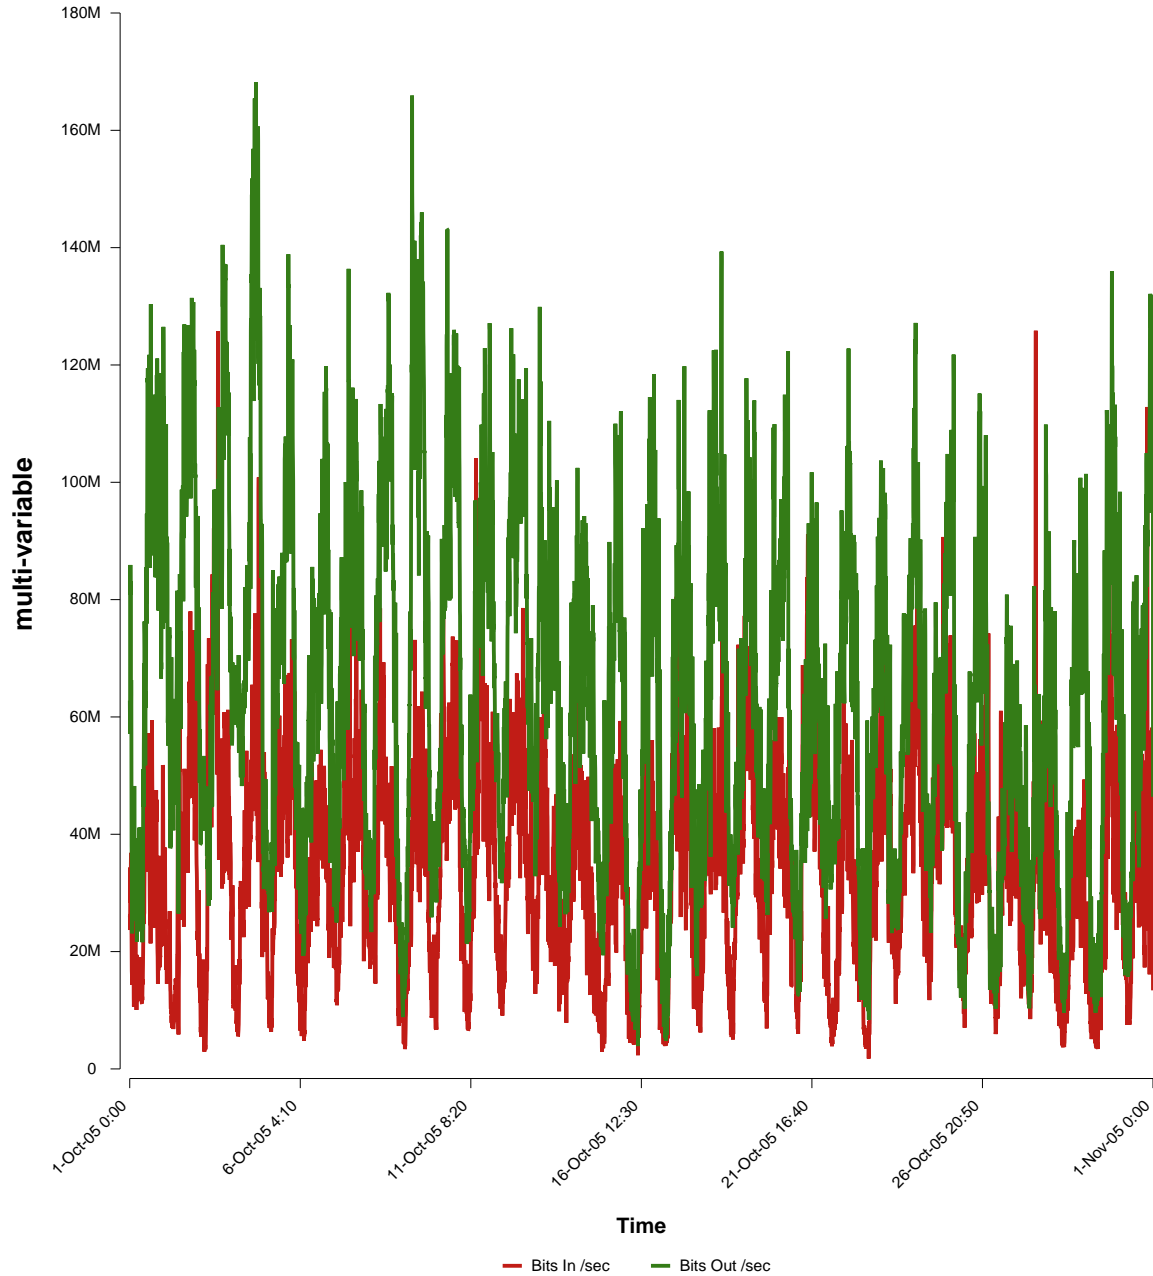

# eHealth Trend Report

Divide by Time

## SUNET-A-KARLSTAD-KAU

Auto Range: Last Month  
From: 2005/10/01 00:00  
To: 2005/10/31 23:59

Created: 2005/11/02 04:01:02