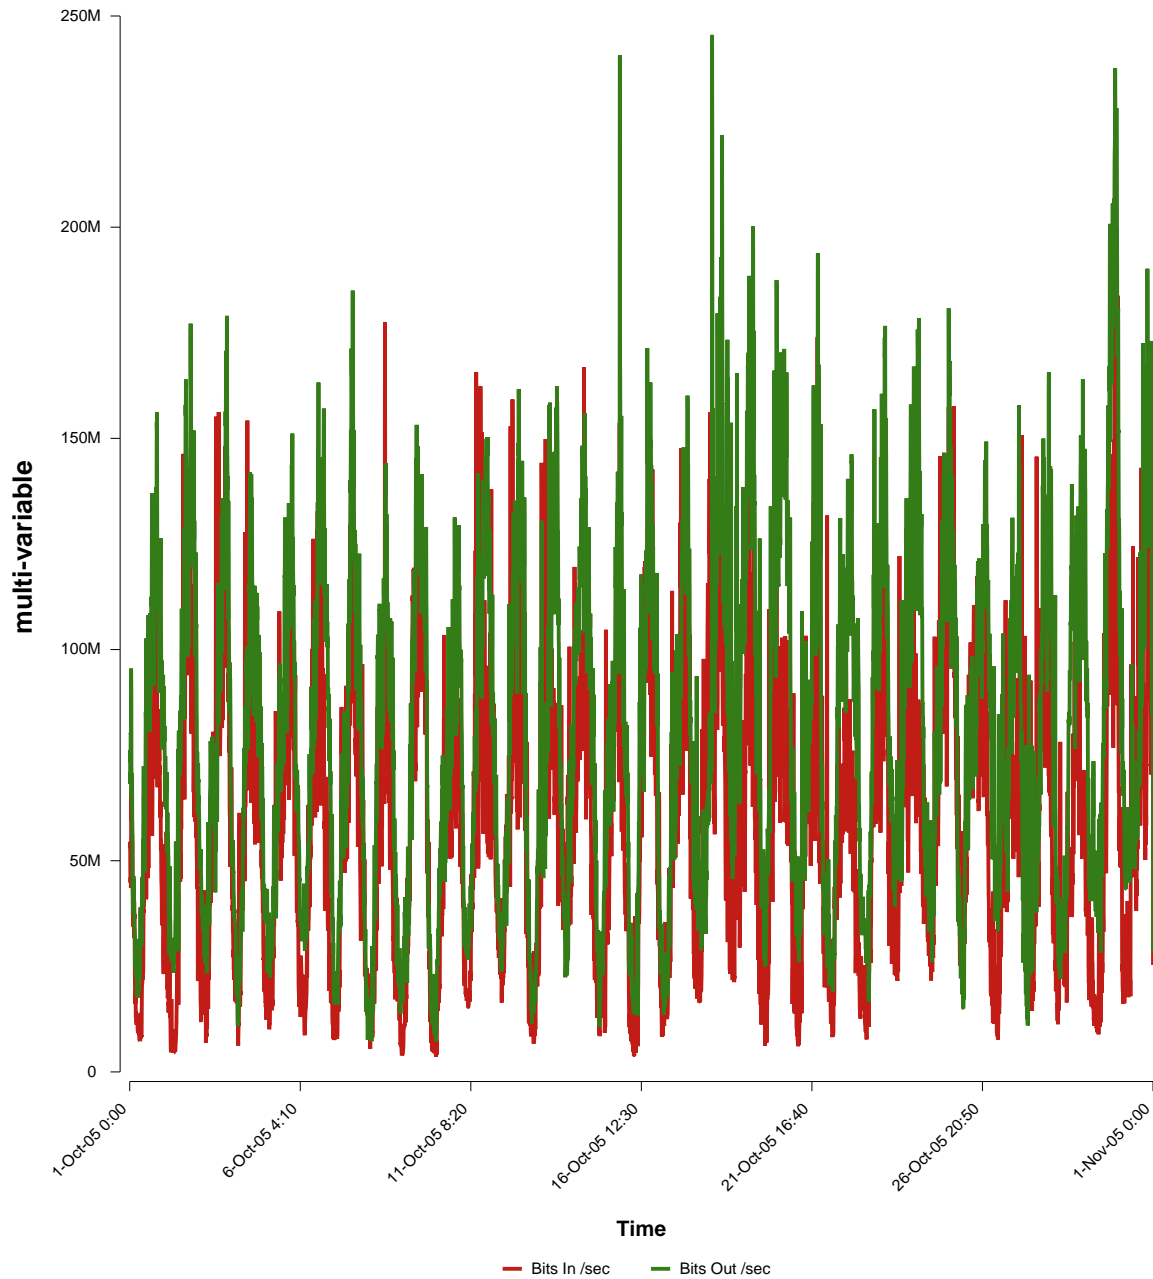

# eHealth Trend Report

Divide by Time

## SUNET-A-KALMAR-HIK

Auto Range: Last Month  
From: 2005/10/01 00:00  
To: 2005/10/31 23:59

Created: 2005/11/02 03:51:04