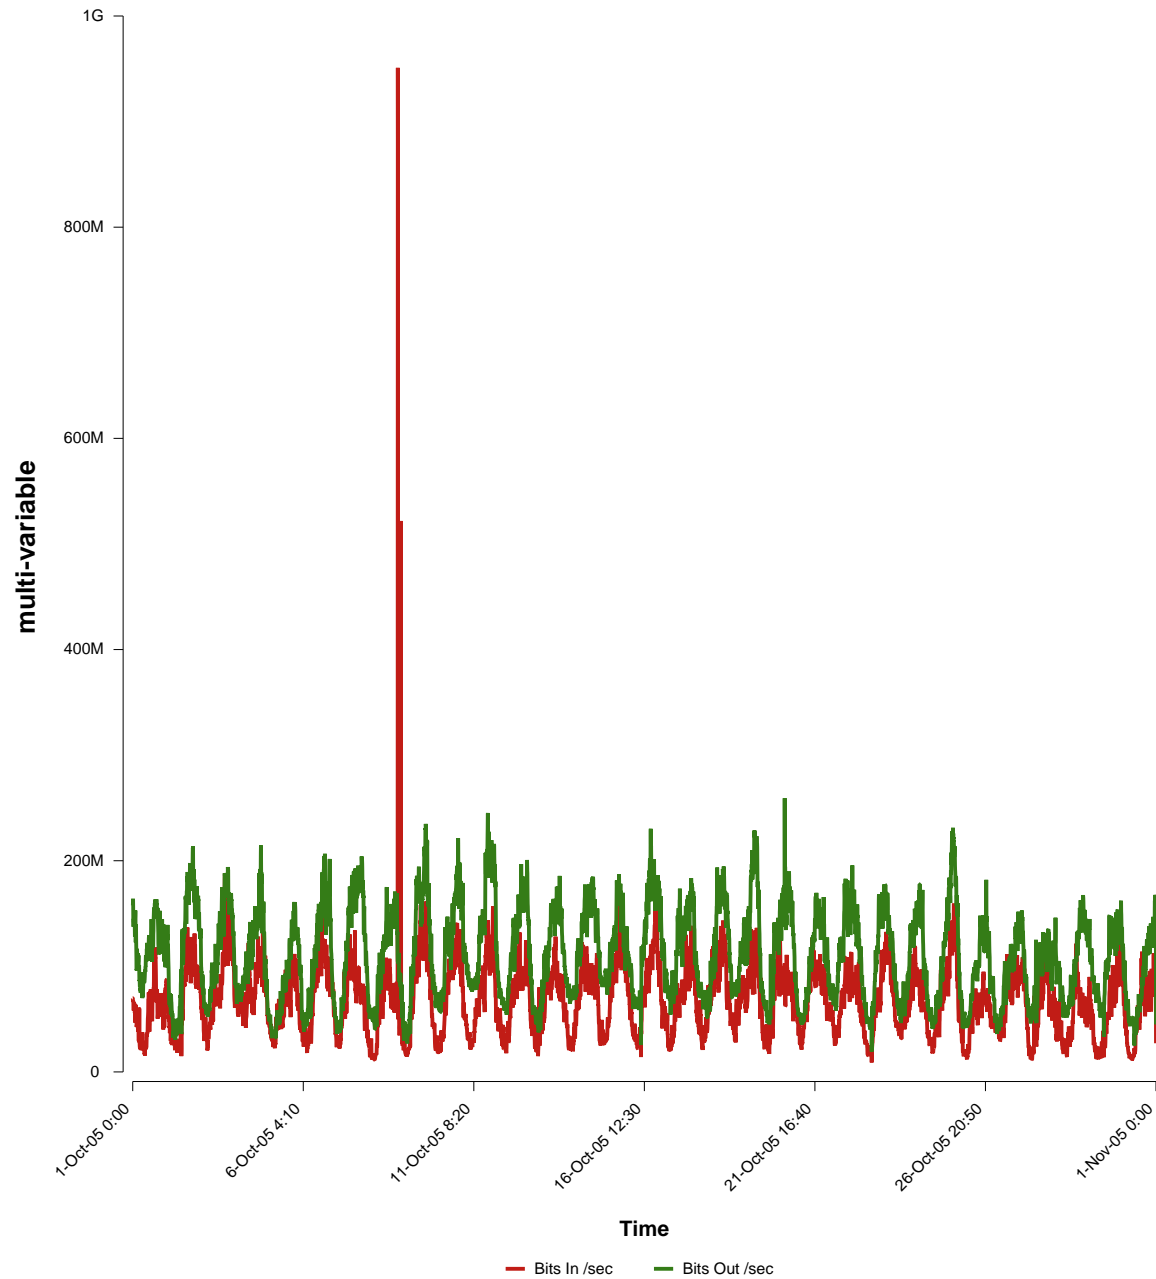

eHealth Trend Report

Divide by Time

SUNET-A-JONKOPING-HJ

Auto Range: Last Month
From: 2005/10/01 00:00
To: 2005/10/31 23:59

Created: 2005/11/02 03:41:01