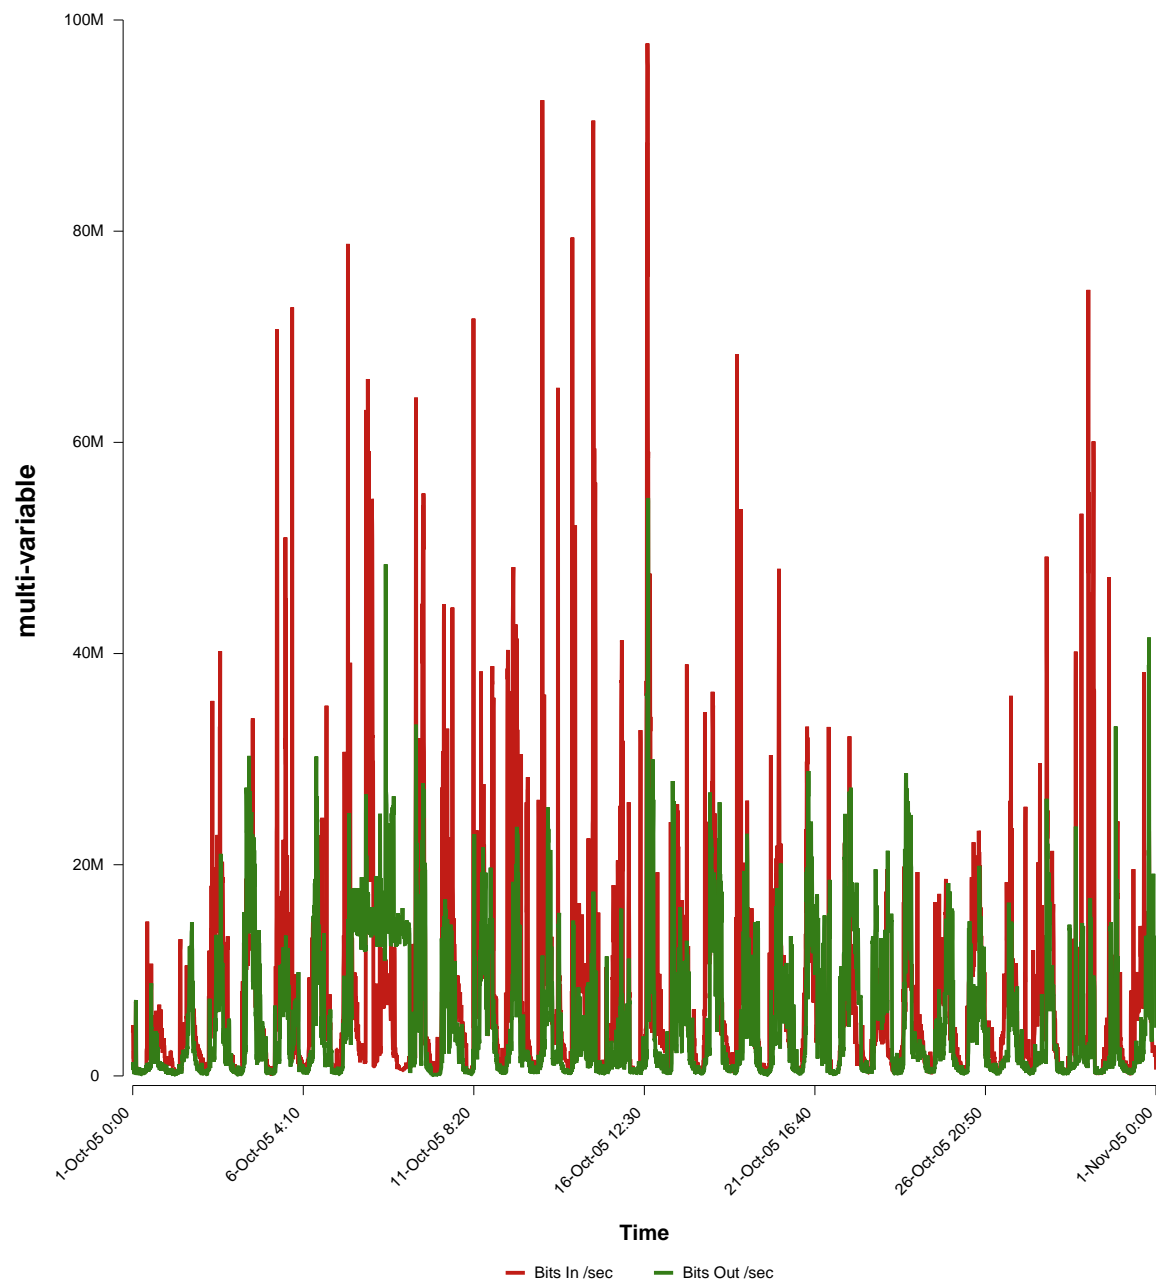

# eHealth Trend Report

Divide by Time

### SUNET-A-HALMSTAD-HH

Auto Range: Last Month  
From: 2005/10/01 00:00  
To: 2005/10/31 23:59

Created: 2005/11/02 03:51:02