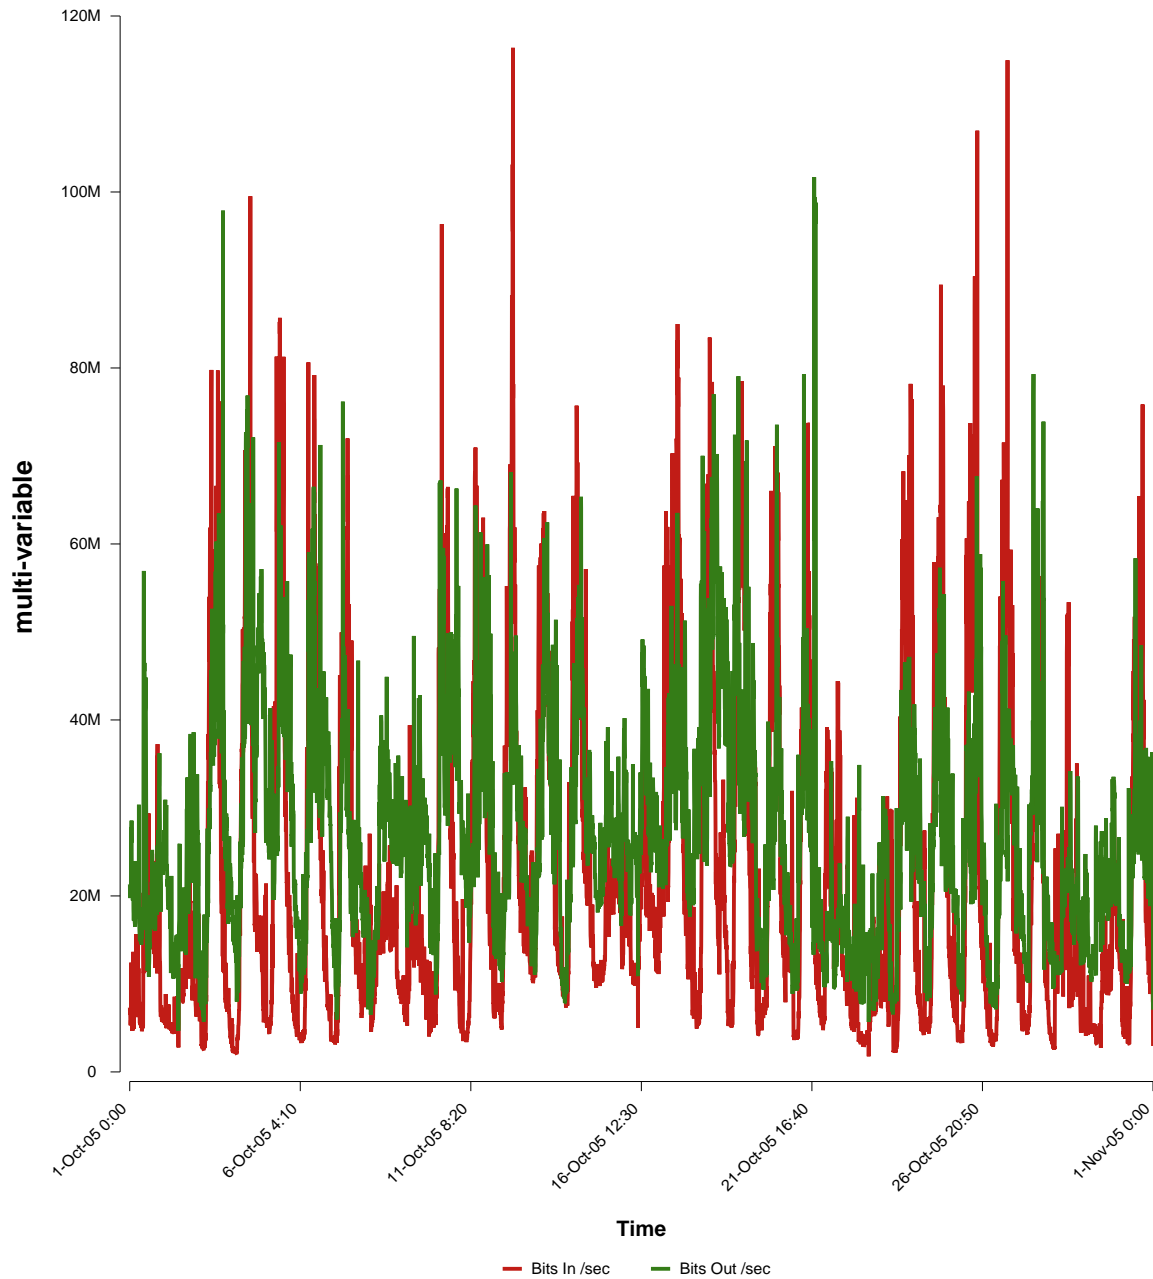

eHealth Trend Report

Divide by Time

SUNET-A-GBG-GU

Auto Range: Last Month
From: 2005/10/01 00:00
To: 2005/10/31 23:59

Created: 2005/11/02 03:41:00