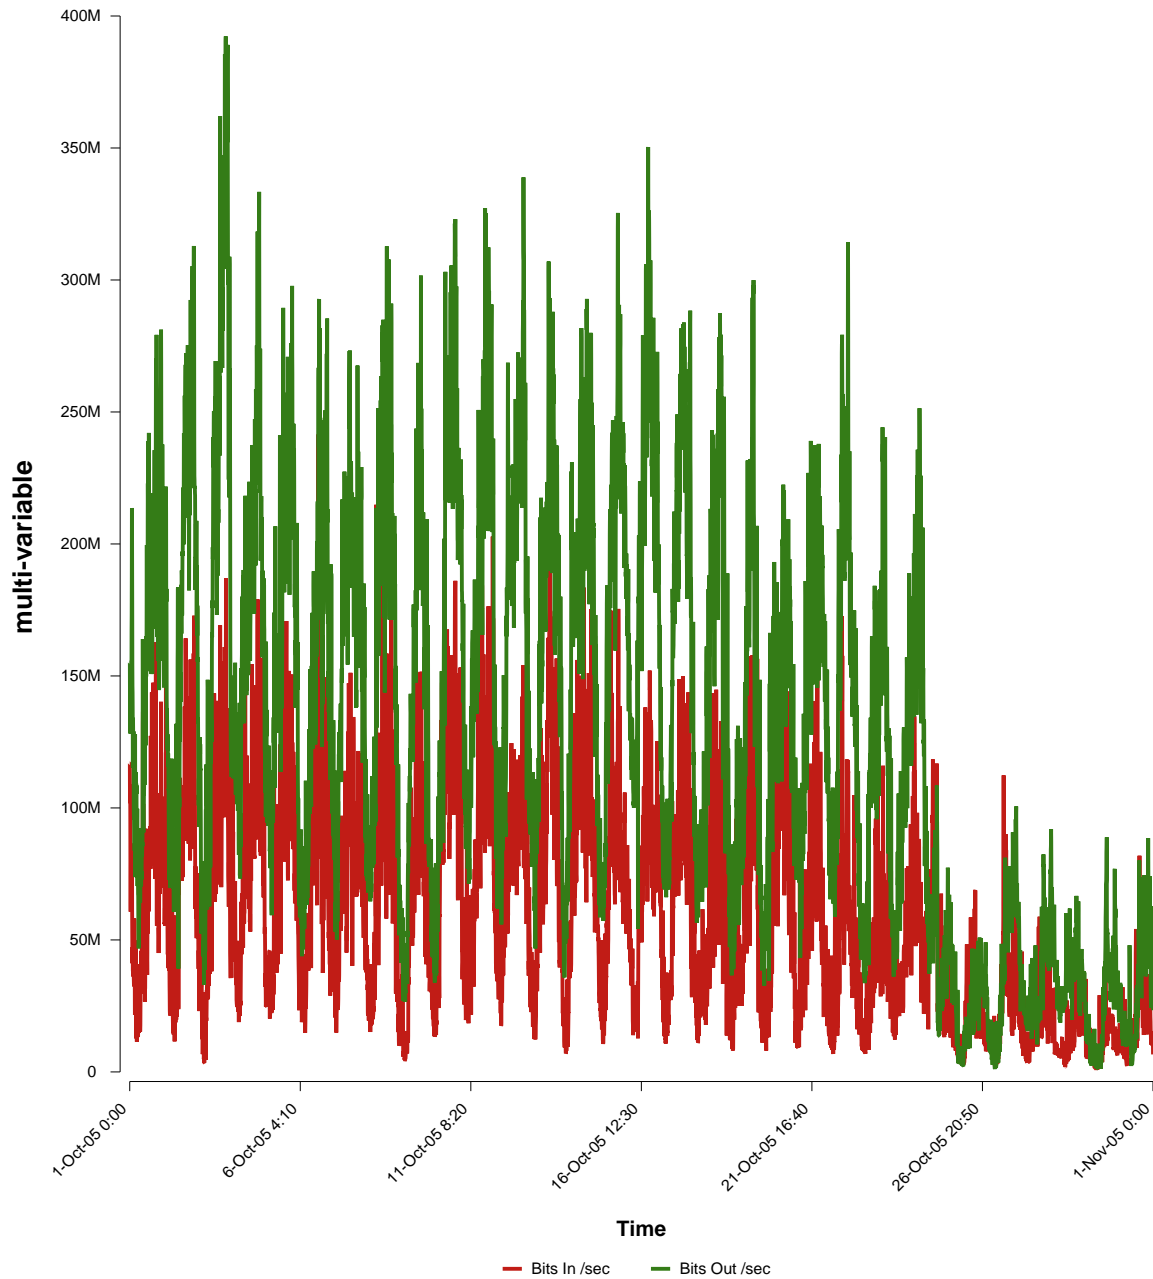

eHealth Trend Report

Divide by Time

SUNET-A-GAVLE-HIG

Auto Range: Last Month
From: 2005/10/01 00:00
To: 2005/10/31 23:59

Created: 2005/11/02 03:21:36