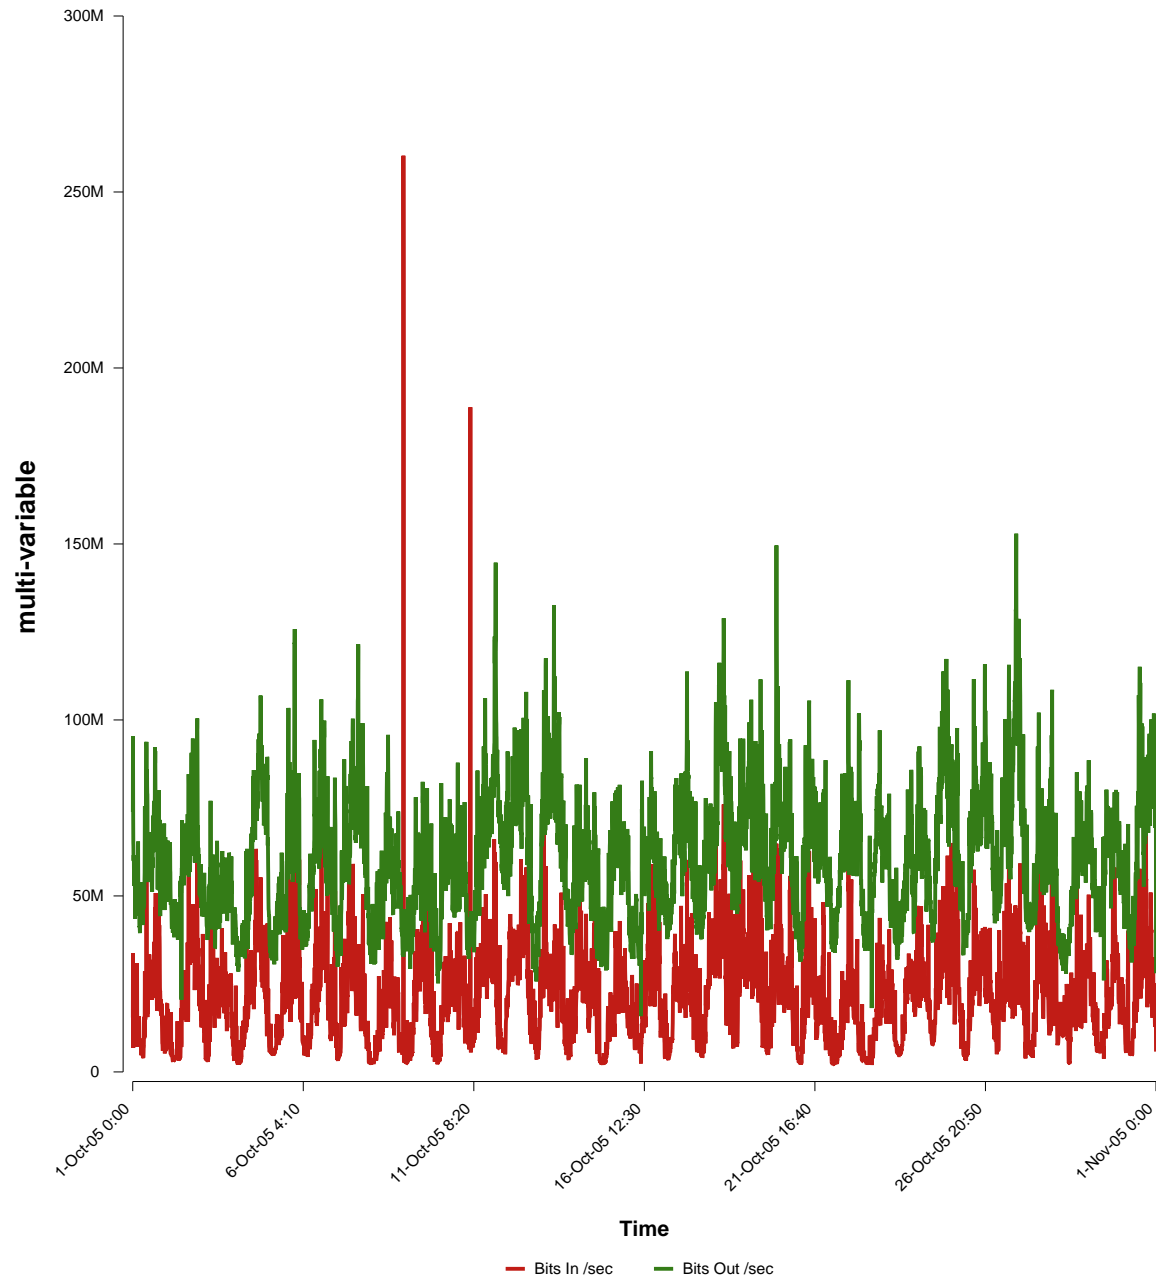

eHealth Trend Report

Divide by Time

SUNET-A-BORLANGE-DU

Auto Range: Last Month
From: 2005/10/01 00:00
To: 2005/10/31 23:59

Created: 2005/11/02 03:11:03