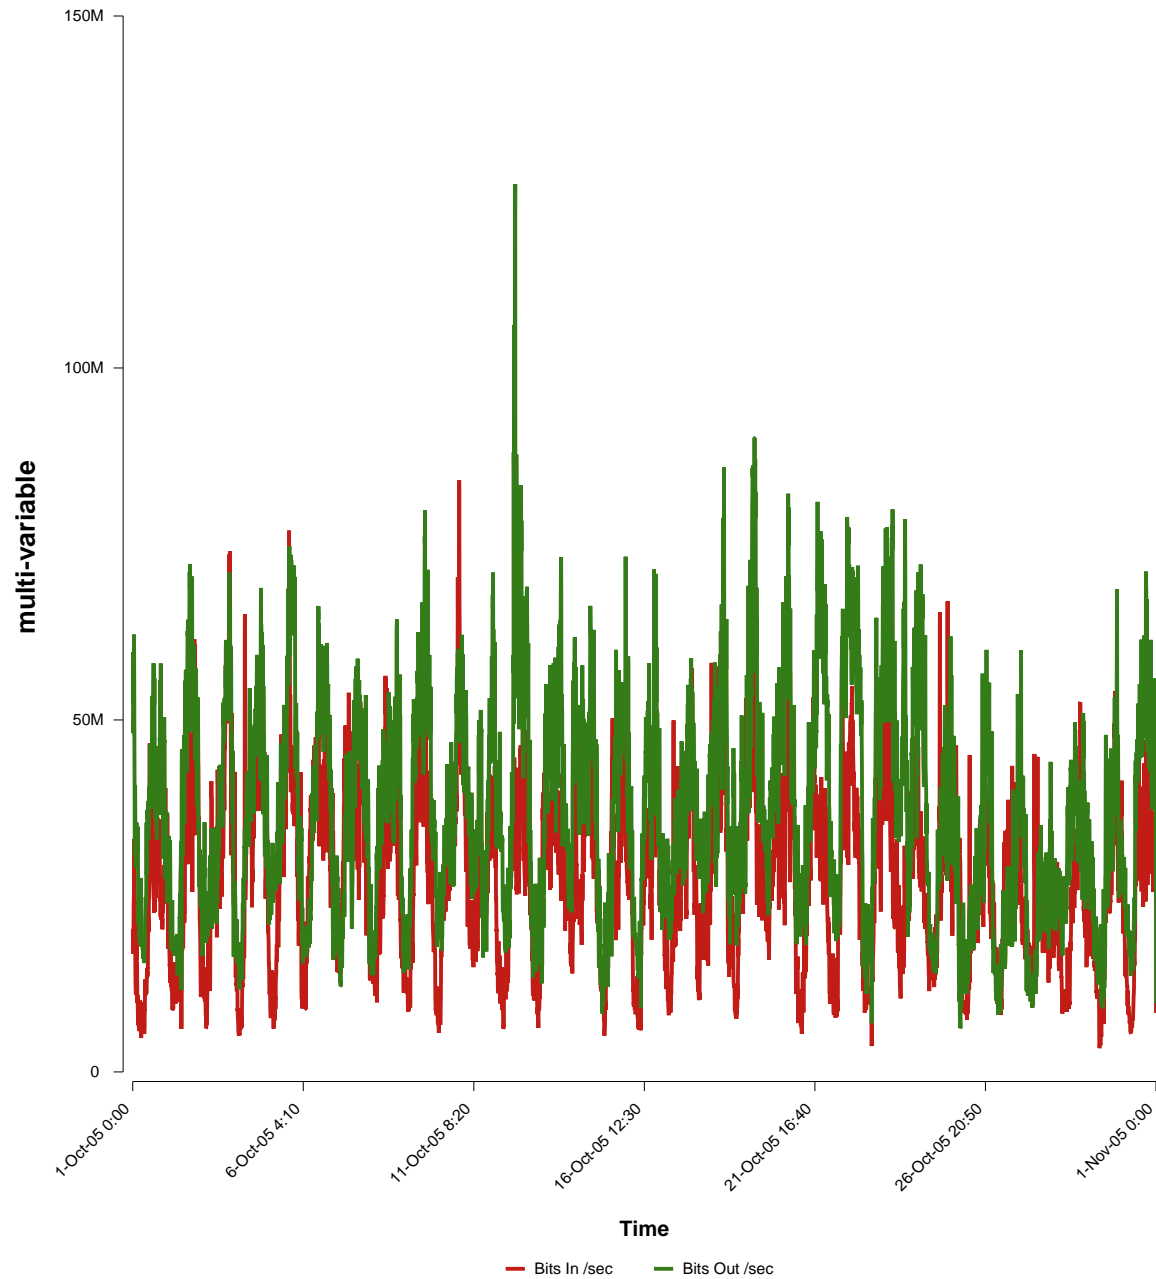

eHealth Trend Report

Divide by Time

SUNET-A-BORAS-HB

Auto Range: Last Month
From: 2005/10/01 00:00
To: 2005/10/31 23:59

Created: 2005/11/02 03:06:02