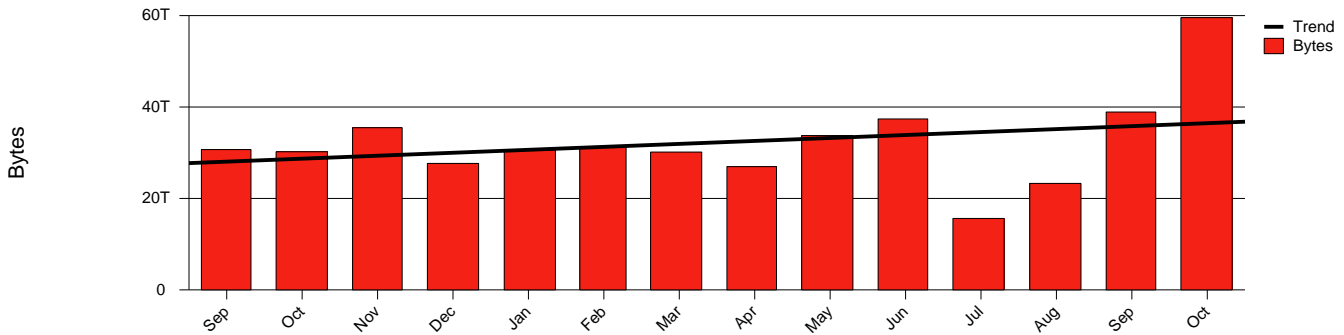

Monthly Health Report

Report for 2005/10/31, Subject: SUNET-A-VISBY-HGO

LAN/WAN

Total Network Volume by Month

Total Network Volume by Week

Total Network Volume by Day

Situations to Watch

Rank	Element Name	Variable	Threshold	Monthly Average		Days to (from) Threshold
			Value	Actual	Predicted	
1	hgo1-POS(Out)	Volume (Bandwidth %)	80.000	5.712	3.560	Increasing
2	hgo1-POS(In)	Volume (Bandwidth %)	80.000	1.432	1.050	Decreasing