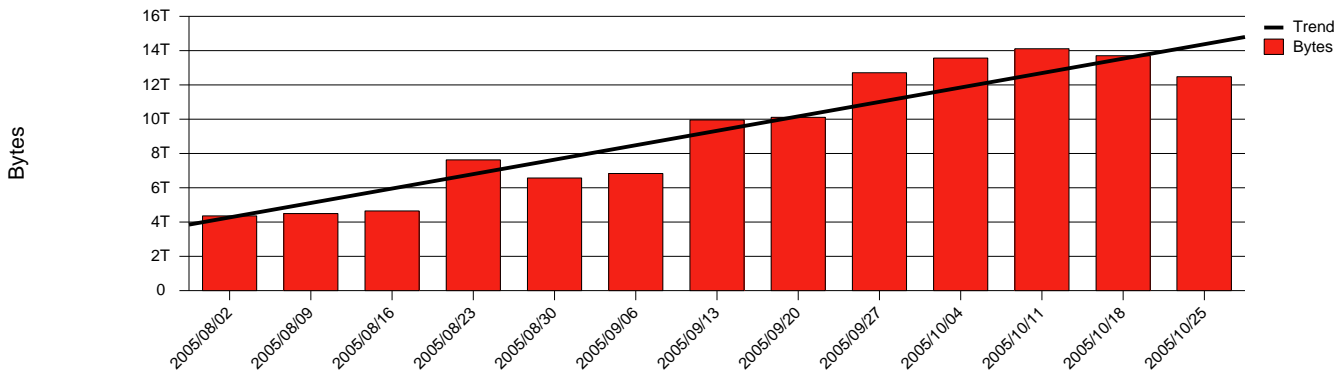

Monthly Health Report

Report for 2005/10/31, Subject: SUNET-A-VISBY-HGO

LAN/WAN

Total Network Volume by Month

Total Network Volume by Week

Total Network Volume by Day

Situations to Watch

Rank	Element Name	Variable	Threshold	Monthly Average		Days to (from) Threshold
			Value	Actual	Predicted	
1	hgo1-POS(Out)	Volume (Bandwidth %)	80.000	5.712	3.560	Increasing
2	hgo1-POS(In)	Volume (Bandwidth %)	80.000	1.432	1.050	Decreasing