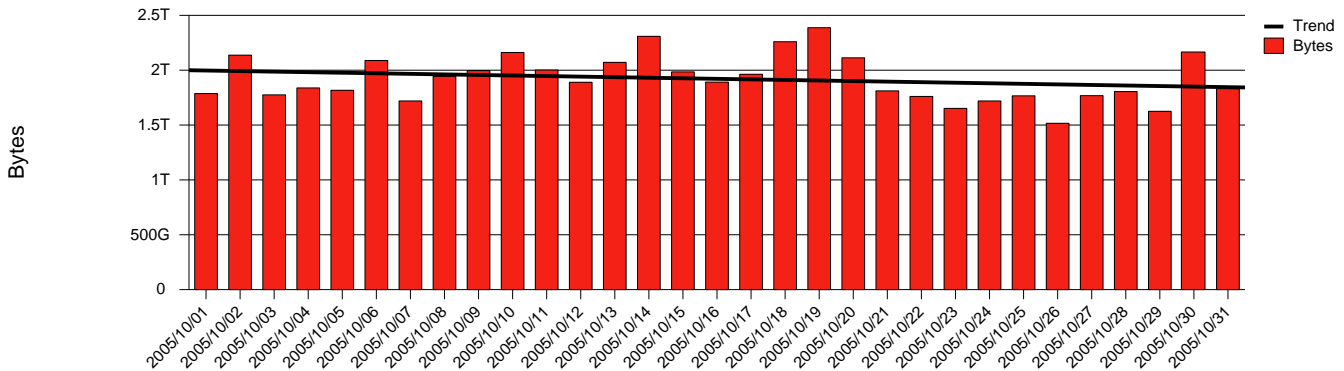

Monthly Health Report

Report for 2005/10/31, Subject: SUNET-A-VISBY-HGO

LAN/WAN

Total Network Volume by Month

Total Network Volume by Week

Total Network Volume by Day

Situations to Watch

Rank	Element Name	Variable	Threshold	Monthly Average		Days to (from) Threshold
			Value	Actual	Predicted	
1	hgo1-POS(Out)	Volume (Bandwidth %)	80.000	5.712	3.560	Increasing
2	hgo1-POS(In)	Volume (Bandwidth %)	80.000	1.432	1.050	Decreasing