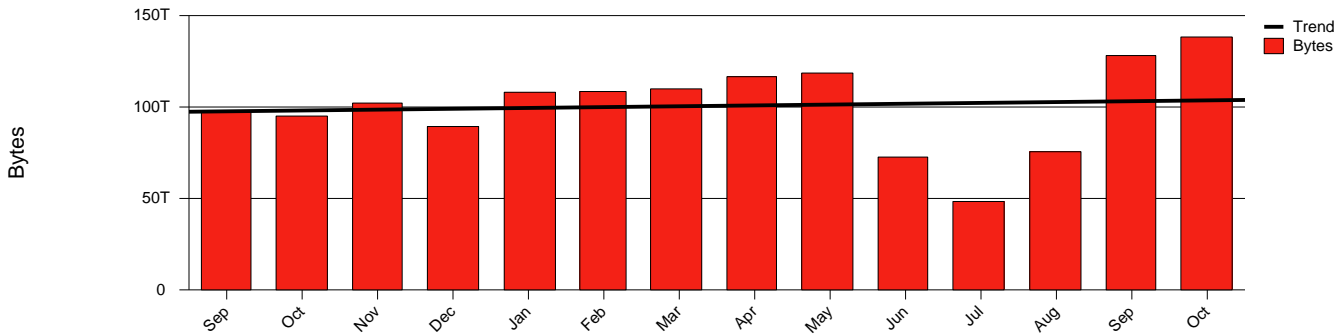

Monthly Health Report

Report for 2005/10/31, Subject: SUNET-A-VAXJO-VXU

LAN/WAN

Total Network Volume by Month

Total Network Volume by Week

Total Network Volume by Day

Situations to Watch

Rank	Element Name	Variable	Threshold	Monthly Average		Days to (from)
			Value	Actual	Predicted	Threshold
1	vxu2-SRP(Out)	Volume (Bandwidth %)	80.000	10.356	7.867	Increasing
2	vxu2-SRP(In)	Volume (Bandwidth %)	80.000	2.557	0.623	Increasing
3	vxu2-SRP(In)	Errors (% Frames)	5.000	0.000	0.022	Increasing
4	vxu1-SRP(In)	Errors (% Frames)	5.000	0.000	0.000	Increasing
5	vxu1-SRP(In)	Volume (Bandwidth %)	80.000	3.567	4.397	Decreasing
6	vxu1-SRP(Out)	Volume (Bandwidth %)	80.000	0.109	0.275	Decreasing