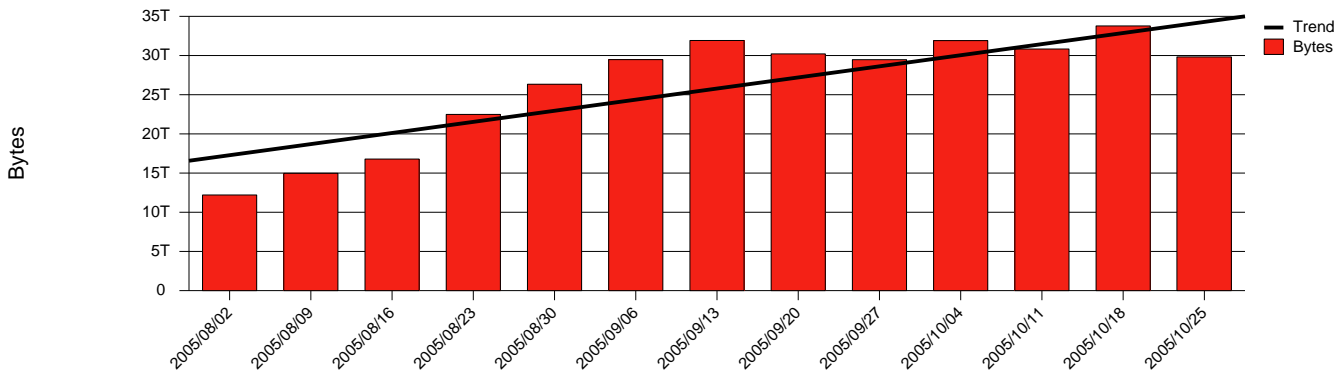

Monthly Health Report

Report for 2005/10/31, Subject: SUNET-A-VAXJO-VXU

LAN/WAN

Total Network Volume by Month

Total Network Volume by Week

Total Network Volume by Day

Situations to Watch

Rank	Element Name	Variable	Threshold	Monthly Average		Days to (from)
			Value	Actual	Predicted	Threshold
1	vxu2-SRP(Out)	Volume (Bandwidth %)	80.000	10.356	7.867	Increasing
2	vxu2-SRP(In)	Volume (Bandwidth %)	80.000	2.557	0.623	Increasing
3	vxu2-SRP(In)	Errors (% Frames)	5.000	0.000	0.022	Increasing
4	vxu1-SRP(In)	Errors (% Frames)	5.000	0.000	0.000	Increasing
5	vxu1-SRP(In)	Volume (Bandwidth %)	80.000	3.567	4.397	Decreasing
6	vxu1-SRP(Out)	Volume (Bandwidth %)	80.000	0.109	0.275	Decreasing