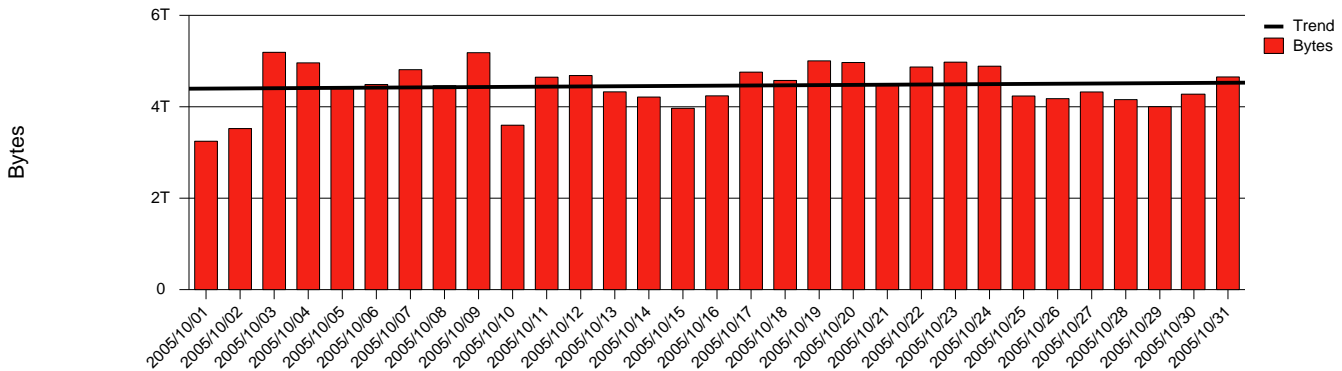

Monthly Health Report

Report for 2005/10/31, Subject: SUNET-A-VAXJO-VXU

LAN/WAN

Total Network Volume by Month

Total Network Volume by Week

Total Network Volume by Day

Situations to Watch

Rank	Element Name	Variable	Threshold	Monthly Average		Days to (from)
			Value	Actual	Predicted	Threshold
1	vxu2-SRP(Out)	Volume (Bandwidth %)	80.000	10.356	7.867	Increasing
2	vxu2-SRP(In)	Volume (Bandwidth %)	80.000	2.557	0.623	Increasing
3	vxu2-SRP(In)	Errors (% Frames)	5.000	0.000	0.022	Increasing
4	vxu1-SRP(In)	Errors (% Frames)	5.000	0.000	0.000	Increasing
5	vxu1-SRP(In)	Volume (Bandwidth %)	80.000	3.567	4.397	Decreasing
6	vxu1-SRP(Out)	Volume (Bandwidth %)	80.000	0.109	0.275	Decreasing