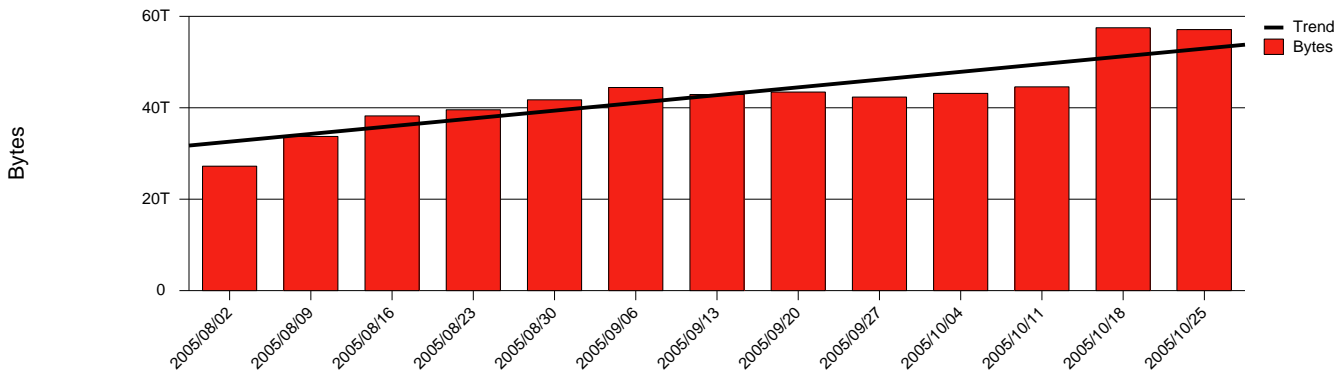

Monthly Health Report

Report for 2005/10/31, Subject: SUNET-A-UPPSALA-UU

LAN/WAN

Total Network Volume by Month

Total Network Volume by Week

Total Network Volume by Day

Situations to Watch

Rank	Element Name	Variable	Threshold	Monthly Average		Days to (from)
			Value	Actual	Predicted	Threshold
1	uu1-SRP(Out)	Volume (Bandwidth %)	80.000	16.686	13.955	Increasing
2	uu1-SRP(In)	Volume (Bandwidth %)	80.000	9.664	7.917	Increasing
3	uu2-SRP(Out)	Volume (Bandwidth %)	80.000	0.000	0.069	Increasing
4	uu2-SRP(In)	Volume (Bandwidth %)	80.000	0.003	0.023	Increasing
5	uu2-SRP(In)	Errors (% Frames)	5.000	0.000	0.001	Increasing
6	uu1-SRP(In)	Errors (% Frames)	5.000	0.000	0.000	Decreasing