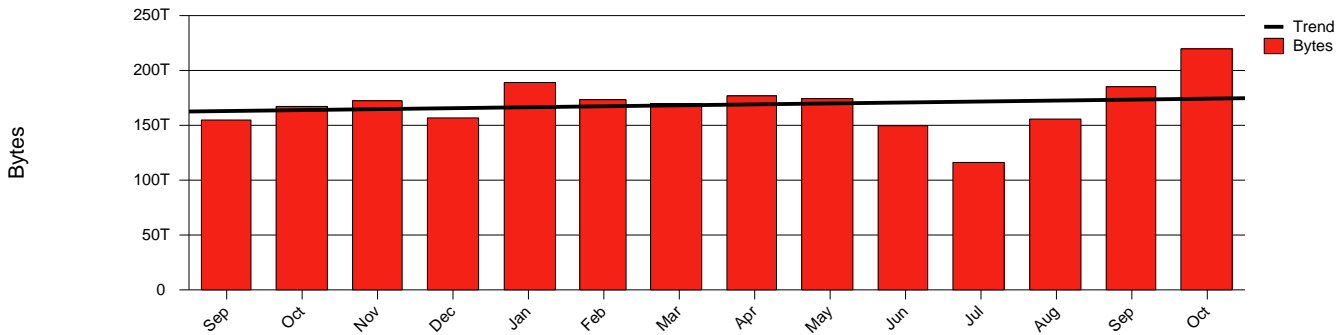

Monthly Health Report

Report for 2005/10/31, Subject: SUNET-A-UPPSALA-UU

LAN/WAN

Total Network Volume by Month

Total Network Volume by Week

Total Network Volume by Day

Situations to Watch

Rank	Element Name	Variable	Threshold	Monthly Average		Days to (from)
			Value	Actual	Predicted	Threshold
1	uu1-SRP(Out)	Volume (Bandwidth %)	80.000	16.686	13.955	Increasing
2	uu1-SRP(In)	Volume (Bandwidth %)	80.000	9.664	7.917	Increasing
3	uu2-SRP(Out)	Volume (Bandwidth %)	80.000	0.000	0.069	Increasing
4	uu2-SRP(In)	Volume (Bandwidth %)	80.000	0.003	0.023	Increasing
5	uu2-SRP(In)	Errors (% Frames)	5.000	0.000	0.001	Increasing
6	uu1-SRP(In)	Errors (% Frames)	5.000	0.000	0.000	Decreasing