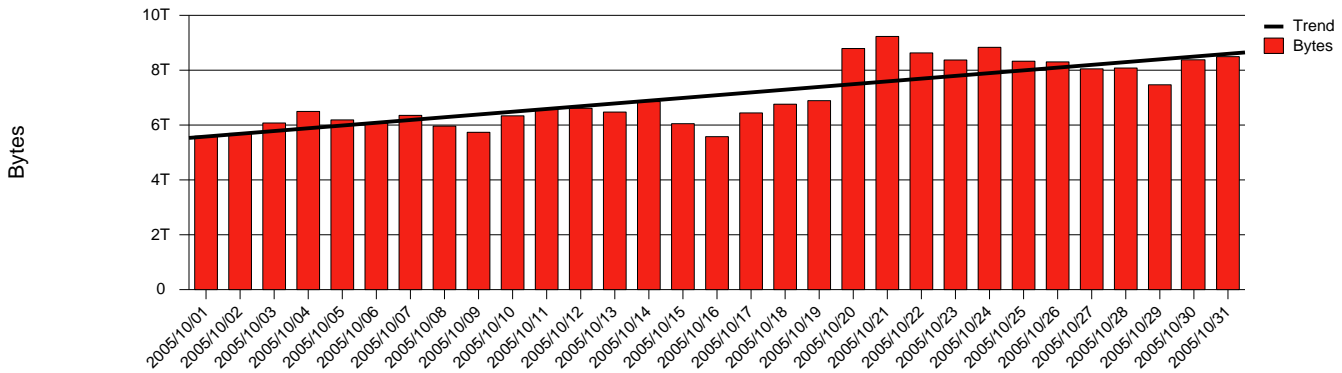

Monthly Health Report

Report for 2005/10/31, Subject: SUNET-A-UPPSALA-UU

LAN/WAN

Total Network Volume by Month

Total Network Volume by Week

Total Network Volume by Day

Situations to Watch

Rank	Element Name	Variable	Threshold	Monthly Average		Days to (from)
			Value	Actual	Predicted	Threshold
1	uu1-SRP(Out)	Volume (Bandwidth %)	80.000	16.686	13.955	Increasing
2	uu1-SRP(In)	Volume (Bandwidth %)	80.000	9.664	7.917	Increasing
3	uu2-SRP(Out)	Volume (Bandwidth %)	80.000	0.000	0.069	Increasing
4	uu2-SRP(In)	Volume (Bandwidth %)	80.000	0.003	0.023	Increasing
5	uu2-SRP(In)	Errors (% Frames)	5.000	0.000	0.001	Increasing
6	uu1-SRP(In)	Errors (% Frames)	5.000	0.000	0.000	Decreasing