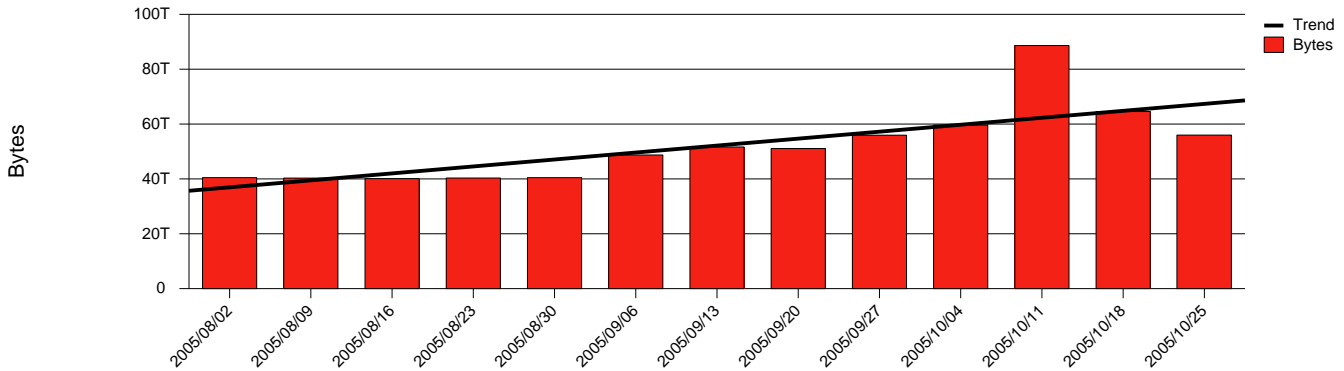

Monthly Health Report

Report for 2005/10/31, Subject: SUNET-A-UMEA-UMU

LAN/WAN

Total Network Volume by Month

Total Network Volume by Week

Total Network Volume by Day

Situations to Watch

Rank	Element Name	Variable	Threshold	Monthly Average		Days to (from) Threshold
			Value	Actual	Predicted	
1	umu1-SRP(Out)	Volume (Bandwidth %)	80.000	28.873	24.533	Increasing
2	umu1-SRP(In)	Volume (Bandwidth %)	80.000	6.236	5.756	Increasing
3	umu1-SRP(In)	Errors (% Frames)	5.000	0.000	0.001	Increasing
4	umu2-SRP(Out)	Volume (Bandwidth %)	80.000	0.002	0.035	Increasing
5	umu2-SRP(In)	Volume (Bandwidth %)	80.000	0.002	0.014	Increasing
6	umu2-SRP(In)	Errors (% Frames)	5.000	0.000	0.005	Decreasing