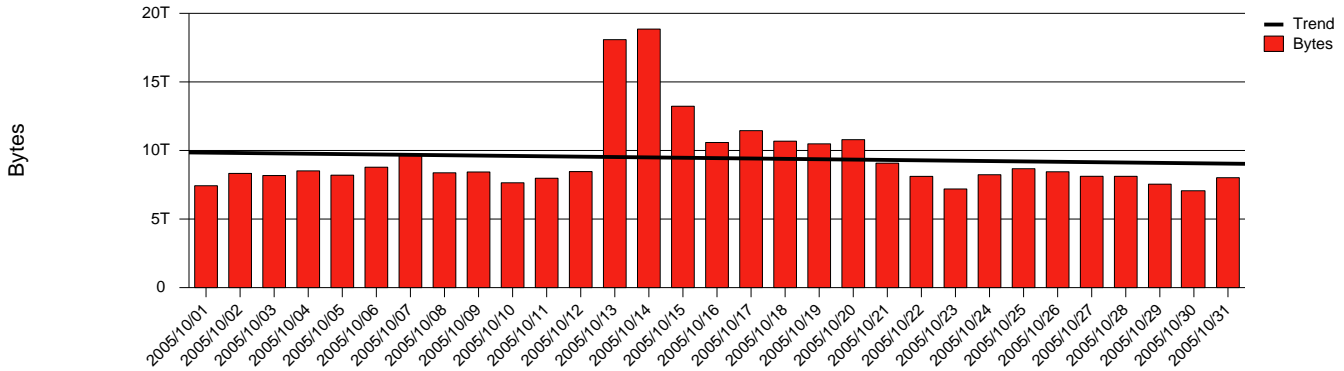

Monthly Health Report

Report for 2005/10/31, Subject: SUNET-A-UMEA-UMU

LAN/WAN

Total Network Volume by Month

Total Network Volume by Week

Total Network Volume by Day

Situations to Watch

Rank	Element Name	Variable	Threshold	Monthly Average		Days to (from) Threshold
			Value	Actual	Predicted	
1	umu1-SRP(Out)	Volume (Bandwidth %)	80.000	28.873	24.533	Increasing
2	umu1-SRP(In)	Volume (Bandwidth %)	80.000	6.236	5.756	Increasing
3	umu1-SRP(In)	Errors (% Frames)	5.000	0.000	0.001	Increasing
4	umu2-SRP(Out)	Volume (Bandwidth %)	80.000	0.002	0.035	Increasing
5	umu2-SRP(In)	Volume (Bandwidth %)	80.000	0.002	0.014	Increasing
6	umu2-SRP(In)	Errors (% Frames)	5.000	0.000	0.005	Decreasing