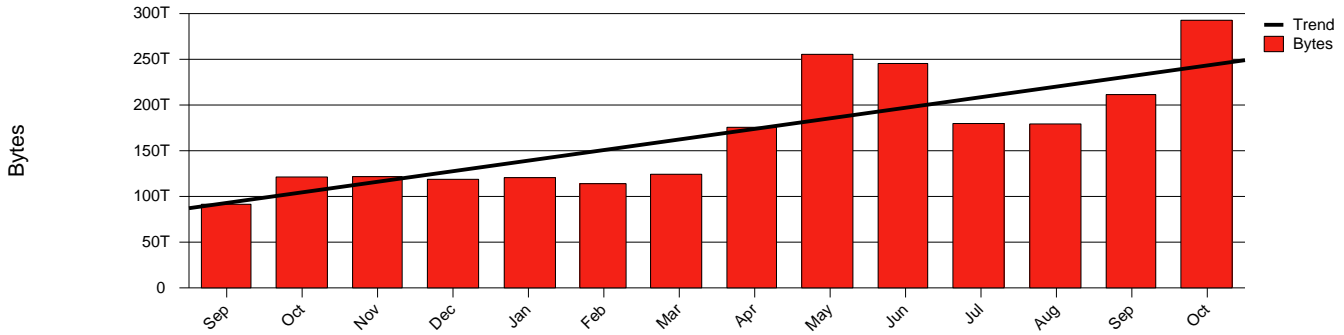

Monthly Health Report

Report for 2005/10/31, Subject: SUNET-A-UMEA-UMU

LAN/WAN

Total Network Volume by Month

Total Network Volume by Week

Total Network Volume by Day

Situations to Watch

Rank	Element Name	Variable	Threshold	Monthly Average		Days to (from) Threshold
			Value	Actual	Predicted	
1	umu1-SRP(Out)	Volume (Bandwidth %)	80.000	28.873	24.533	Increasing
2	umu1-SRP(In)	Volume (Bandwidth %)	80.000	6.236	5.756	Increasing
3	umu1-SRP(In)	Errors (% Frames)	5.000	0.000	0.001	Increasing
4	umu2-SRP(Out)	Volume (Bandwidth %)	80.000	0.002	0.035	Increasing
5	umu2-SRP(In)	Volume (Bandwidth %)	80.000	0.002	0.014	Increasing
6	umu2-SRP(In)	Errors (% Frames)	5.000	0.000	0.005	Decreasing