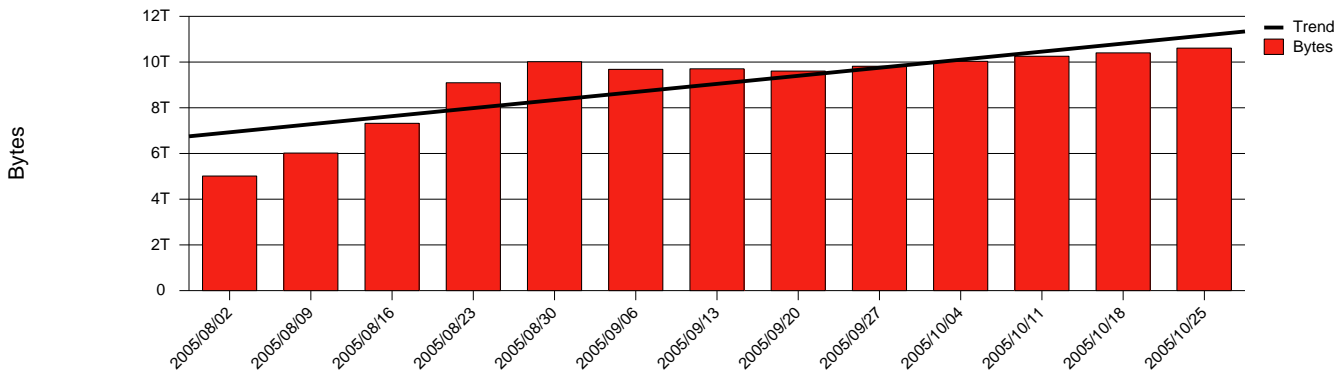

Monthly Health Report

Report for 2005/10/31, Subject: SUNET-A-SKOVDE-HIS

LAN/WAN

Total Network Volume by Month

Total Network Volume by Week

Total Network Volume by Day

Situations to Watch

Rank	Element Name	Variable	Threshold	Monthly Average		Days to (from) Threshold
			Value	Actual	Predicted	
1	his1-SRP(Out)	Volume (Bandwidth %)	80.000	3.725	3.968	Increasing
2	his2-SRP(In)	Volume (Bandwidth %)	80.000	0.002	0.004	Increasing
3	his1-SRP(In)	Volume (Bandwidth %)	80.000	1.711	1.457	Decreasing
4	his1-SRP(In)	Errors (% Frames)	5.000	0.000	0.000	Decreasing
5	his2-SRP(Out)	Volume (Bandwidth %)	80.000	0.001	0.000	Decreasing