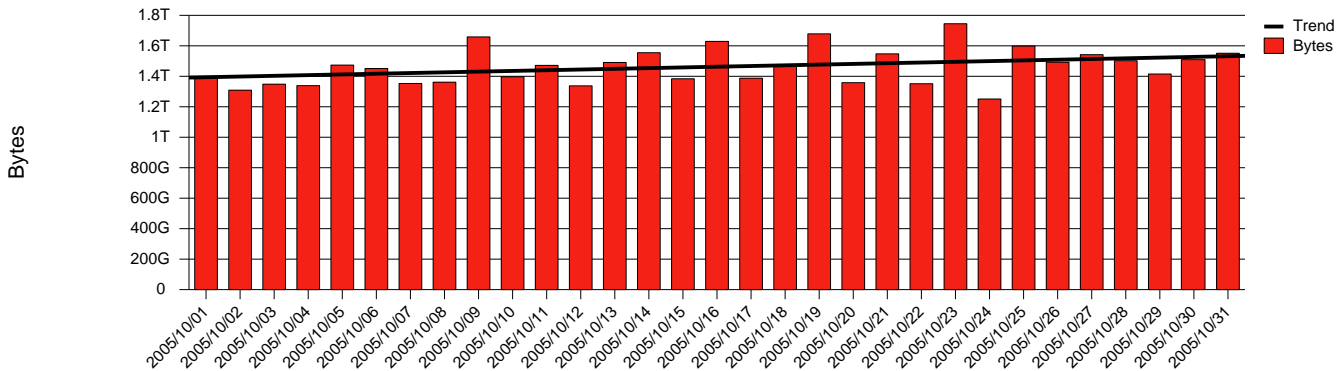

Monthly Health Report

Report for 2005/10/31, Subject: SUNET-A-SKOVDE-HIS

LAN/WAN

Total Network Volume by Month

Total Network Volume by Week

Total Network Volume by Day

Situations to Watch

Rank	Element Name	Variable	Threshold	Monthly Average		Days to (from) Threshold
			Value	Actual	Predicted	
1	his1-SRP(Out)	Volume (Bandwidth %)	80.000	3.725	3.968	Increasing
2	his2-SRP(In)	Volume (Bandwidth %)	80.000	0.002	0.004	Increasing
3	his1-SRP(In)	Volume (Bandwidth %)	80.000	1.711	1.457	Decreasing
4	his1-SRP(In)	Errors (% Frames)	5.000	0.000	0.000	Decreasing
5	his2-SRP(Out)	Volume (Bandwidth %)	80.000	0.001	0.000	Decreasing