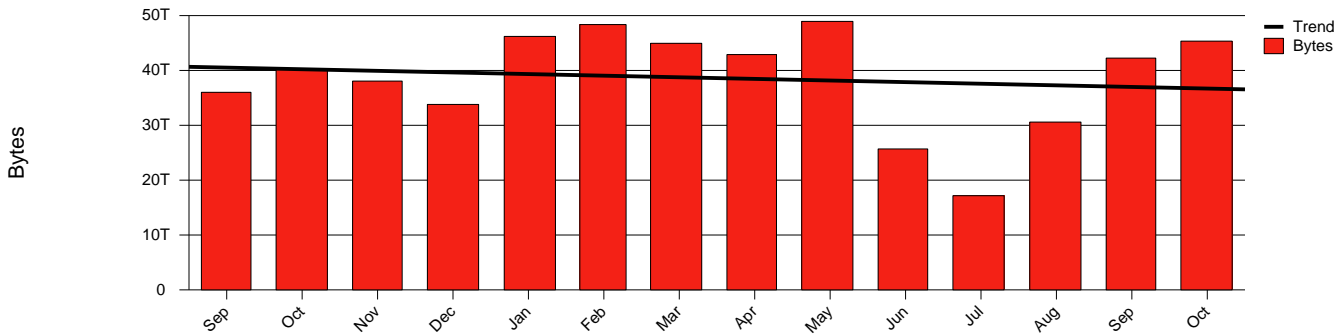

Monthly Health Report

Report for 2005/10/31, Subject: SUNET-A-SKOVDE-HIS

LAN/WAN

Total Network Volume by Month

Total Network Volume by Week

Total Network Volume by Day

Situations to Watch

Rank	Element Name	Variable	Threshold	Monthly Average		Days to (from) Threshold
			Value	Actual	Predicted	
1	his1-SRP(Out)	Volume (Bandwidth %)	80.000	3.725	3.968	Increasing
2	his2-SRP(In)	Volume (Bandwidth %)	80.000	0.002	0.004	Increasing
3	his1-SRP(In)	Volume (Bandwidth %)	80.000	1.711	1.457	Decreasing
4	his1-SRP(In)	Errors (% Frames)	5.000	0.000	0.000	Decreasing
5	his2-SRP(Out)	Volume (Bandwidth %)	80.000	0.001	0.000	Decreasing