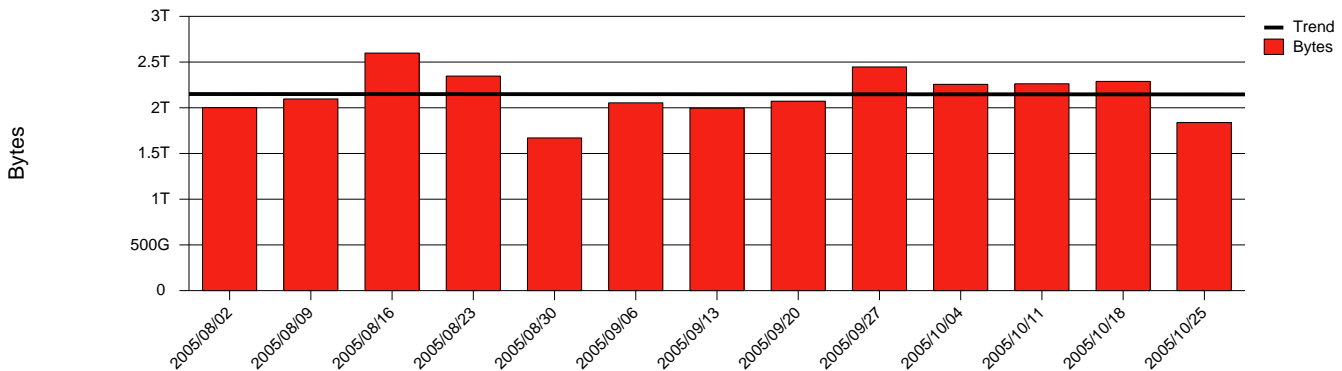

Monthly Health Report

Report for 2005/10/31, Subject: SUNET-A-OREBRO-ORU

LAN/WAN

Total Network Volume by Month

Total Network Volume by Week

Total Network Volume by Day

Situations to Watch

Rank	Element Name	Variable	Threshold	Monthly Average		Days to (from)
			Value	Actual	Predicted	Threshold
1	oru2-SRP(In)	Volume (Bandwidth %)	80.000	0.000	0.952	Increasing
2	oru2-SRP(In)	Errors (% Frames)	5.000	0.000	0.002	Increasing
3	oru1-SRP(In)	Volume (Bandwidth %)	80.000	0.476	0.000	Decreasing
4	oru1-SRP(In)	Errors (% Frames)	5.000	0.000	0.000	Decreasing
5	oru1-SRP(Out)	Volume (Bandwidth %)	80.000	0.690	1.734	Decreasing
6	oru2-SRP(Out)	Volume (Bandwidth %)	80.000	0.000	0.000	Decreasing