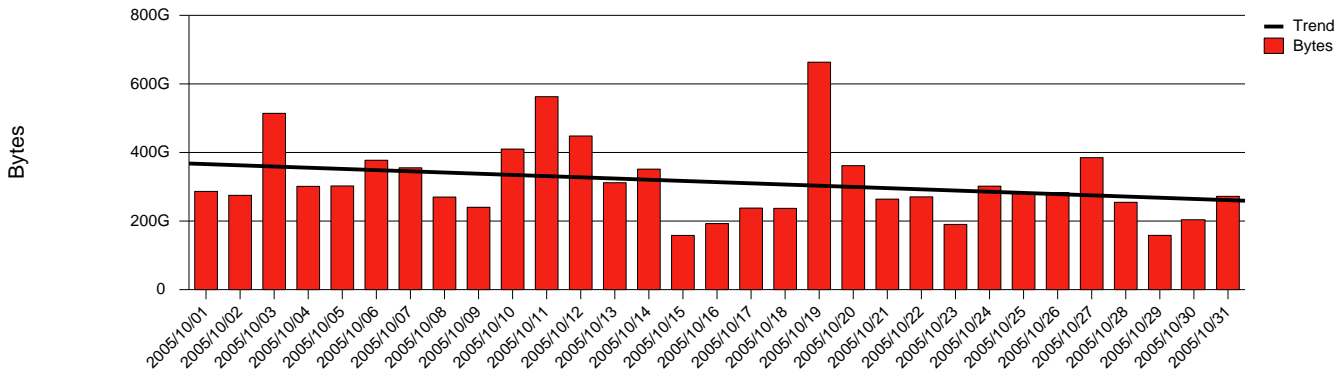

Monthly Health Report

Report for 2005/10/31, Subject: SUNET-A-OREBRO-ORU

LAN/WAN

Total Network Volume by Month

Total Network Volume by Week

Total Network Volume by Day

Situations to Watch

Rank	Element Name	Variable	Threshold	Monthly Average		Days to (from)
			Value	Actual	Predicted	Threshold
1	oru2-SRP(In)	Volume (Bandwidth %)	80.000	0.000	0.952	Increasing
2	oru2-SRP(In)	Errors (% Frames)	5.000	0.000	0.002	Increasing
3	oru1-SRP(In)	Volume (Bandwidth %)	80.000	0.476	0.000	Decreasing
4	oru1-SRP(In)	Errors (% Frames)	5.000	0.000	0.000	Decreasing
5	oru1-SRP(Out)	Volume (Bandwidth %)	80.000	0.690	1.734	Decreasing
6	oru2-SRP(Out)	Volume (Bandwidth %)	80.000	0.000	0.000	Decreasing