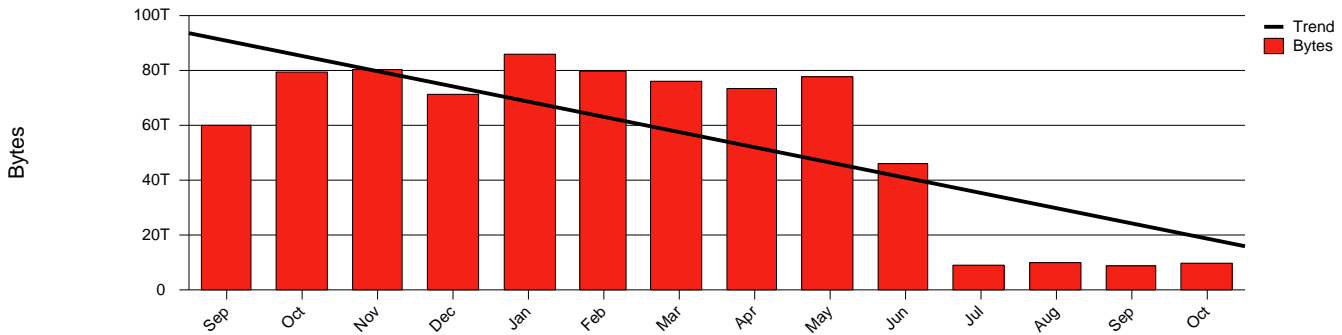

Monthly Health Report

Report for 2005/10/31, Subject: SUNET-A-OREBRO-ORU

LAN/WAN

Total Network Volume by Month

Total Network Volume by Week

Total Network Volume by Day

Situations to Watch

Rank	Element Name	Variable	Threshold	Monthly Average		Days to (from)
			Value	Actual	Predicted	Threshold
1	oru2-SRP(In)	Volume (Bandwidth %)	80.000	0.000	0.952	Increasing
2	oru2-SRP(In)	Errors (% Frames)	5.000	0.000	0.002	Increasing
3	oru1-SRP(In)	Volume (Bandwidth %)	80.000	0.476	0.000	Decreasing
4	oru1-SRP(In)	Errors (% Frames)	5.000	0.000	0.000	Decreasing
5	oru1-SRP(Out)	Volume (Bandwidth %)	80.000	0.690	1.734	Decreasing
6	oru2-SRP(Out)	Volume (Bandwidth %)	80.000	0.000	0.000	Decreasing