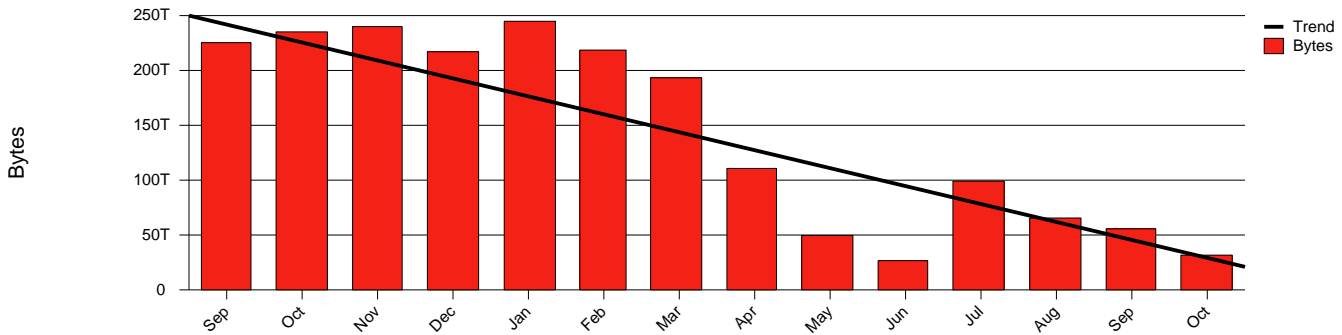

# Monthly Health Report

Report for 2005/10/31, Subject: SUNET-A-LINKOPING-LIU

LAN/WAN

Total Network Volume by Month

Total Network Volume by Week

Total Network Volume by Day

Situations to Watch

Rank	Element Name	Variable	Threshold	Monthly Average		Days to (from) Threshold
			Value	Actual	Predicted	
1	liu2-SRP(In)	Volume (Bandwidth %)	80.000	1.577	2.824	Decreasing
2	liu2-SRP(Out)	Volume (Bandwidth %)	80.000	2.216	1.211	Decreasing
3	liu1-SRP(In)	Volume (Bandwidth %)	80.000	0.002	0.000	Decreasing
4	liu1-SRP(Out)	Volume (Bandwidth %)	80.000	0.001	0.000	Decreasing