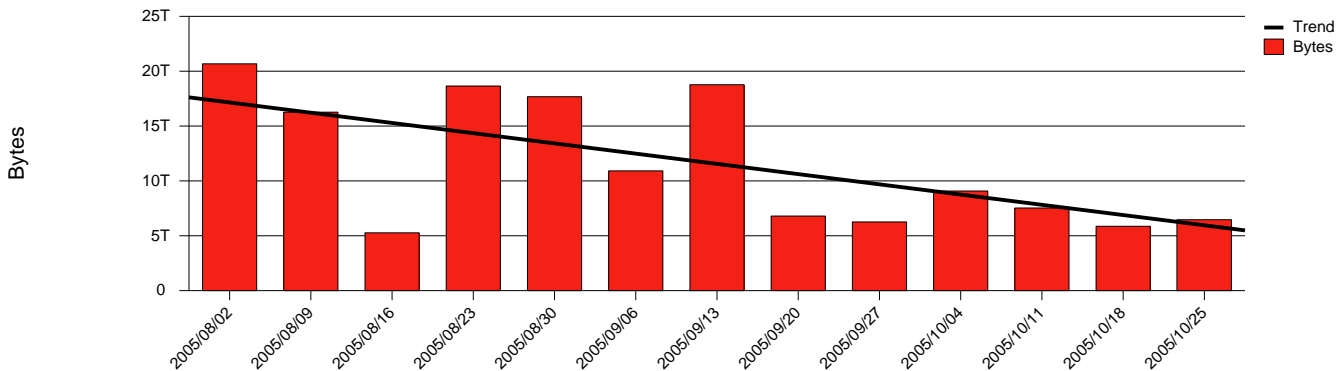

# Monthly Health Report

Report for 2005/10/31, Subject: SUNET-A-LINKOPING-LIU

LAN/WAN

Total Network Volume by Month

Total Network Volume by Week

Total Network Volume by Day

Situations to Watch

Rank	Element Name	Variable	Threshold	Monthly Average		Days to (from) Threshold
			Value	Actual	Predicted	
1	liu2-SRP(In)	Volume (Bandwidth %)	80.000	1.577	2.824	Decreasing
2	liu2-SRP(Out)	Volume (Bandwidth %)	80.000	2.216	1.211	Decreasing
3	liu1-SRP(In)	Volume (Bandwidth %)	80.000	0.002	0.000	Decreasing
4	liu1-SRP(Out)	Volume (Bandwidth %)	80.000	0.001	0.000	Decreasing