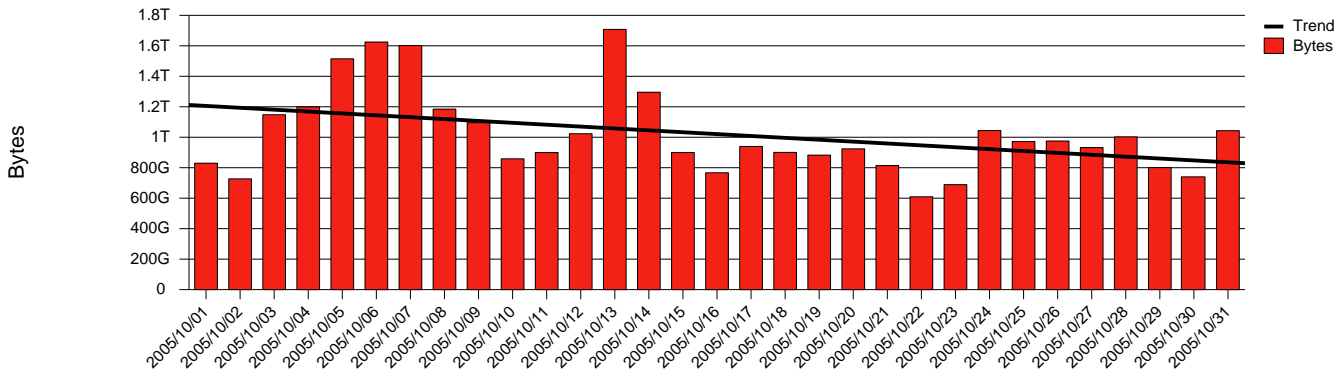

# Monthly Health Report

Report for 2005/10/31, Subject: SUNET-A-LINKOPING-LIU

LAN/WAN

Total Network Volume by Month

Total Network Volume by Week

Total Network Volume by Day

Situations to Watch

Rank	Element Name	Variable	Threshold	Monthly Average		Days to (from) Threshold
			Value	Actual	Predicted	
1	liu2-SRP(In)	Volume (Bandwidth %)	80.000	1.577	2.824	Decreasing
2	liu2-SRP(Out)	Volume (Bandwidth %)	80.000	2.216	1.211	Decreasing
3	liu1-SRP(In)	Volume (Bandwidth %)	80.000	0.002	0.000	Decreasing
4	liu1-SRP(Out)	Volume (Bandwidth %)	80.000	0.001	0.000	Decreasing