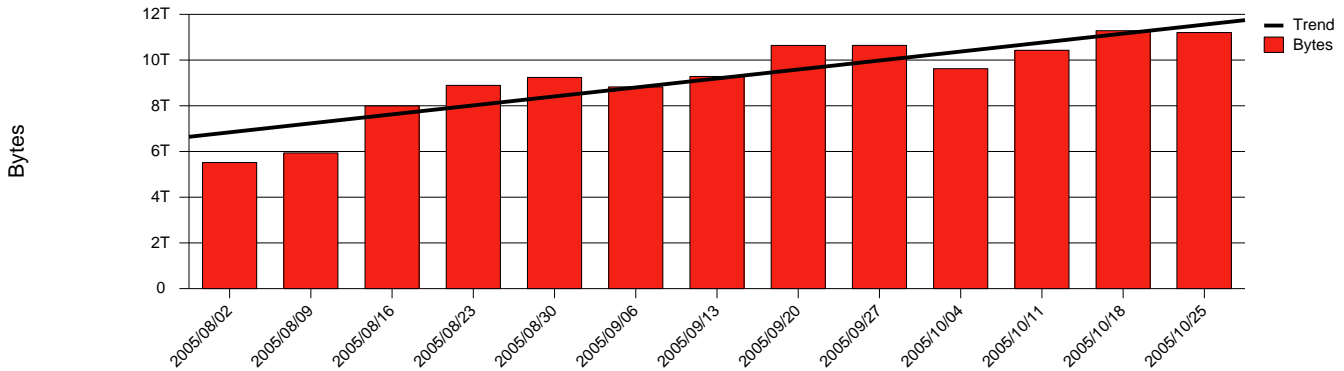

# Monthly Health Report

Report for 2005/10/31, Subject: SUNET-A-KALMAR-HIK

LAN/WAN

Total Network Volume by Month

Total Network Volume by Week

Total Network Volume by Day

Situations to Watch

Rank	Element Name	Variable	Threshold	Monthly Average		Days to (from) Threshold
			Value	Actual	Predicted	
1	hik1-SRP(In)	Discards (% Frames)	10.000	0.000	0.000	Increasing
2	hik1-SRP(In)	Errors (% Frames)	5.000	0.000	0.000	Increasing
3	hik1-SRP(In)	Volume (Bandwidth %)	80.000	2.366	1.655	Decreasing
4	hik1-SRP(Out)	Volume (Bandwidth %)	80.000	2.920	2.243	Decreasing
5	hik2-SRP(In)	Volume (Bandwidth %)	80.000	0.003	0.002	Decreasing
6	hik2-SRP(Out)	Volume (Bandwidth %)	80.000	0.343	0.061	Decreasing