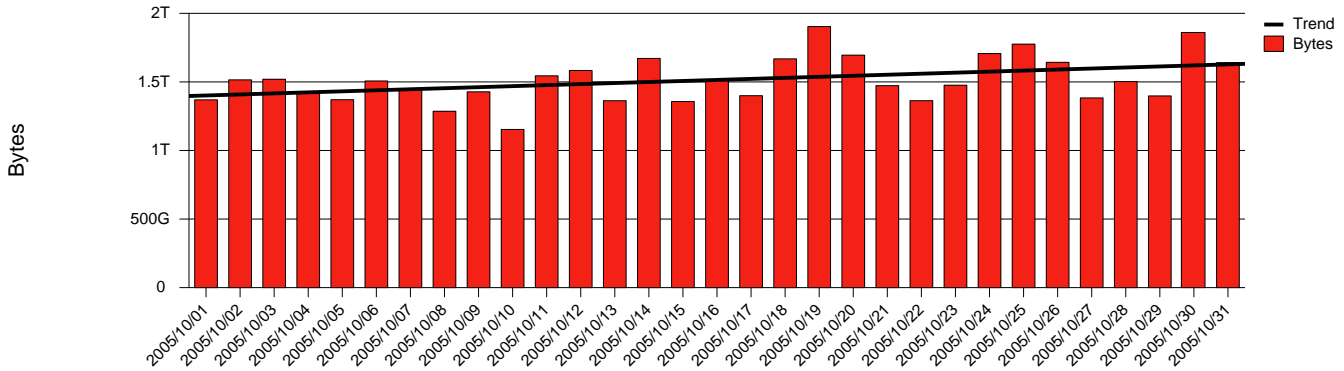

# Monthly Health Report

Report for 2005/10/31, Subject: SUNET-A-KALMAR-HIK

LAN/WAN

Total Network Volume by Month

Total Network Volume by Week

Total Network Volume by Day

Situations to Watch

Rank	Element Name	Variable	Threshold	Monthly Average		Days to (from) Threshold
			Value	Actual	Predicted	
1	hik1-SRP(In)	Discards (% Frames)	10.000	0.000	0.000	Increasing
2	hik1-SRP(In)	Errors (% Frames)	5.000	0.000	0.000	Increasing
3	hik1-SRP(In)	Volume (Bandwidth %)	80.000	2.366	1.655	Decreasing
4	hik1-SRP(Out)	Volume (Bandwidth %)	80.000	2.920	2.243	Decreasing
5	hik2-SRP(In)	Volume (Bandwidth %)	80.000	0.003	0.002	Decreasing
6	hik2-SRP(Out)	Volume (Bandwidth %)	80.000	0.343	0.061	Decreasing