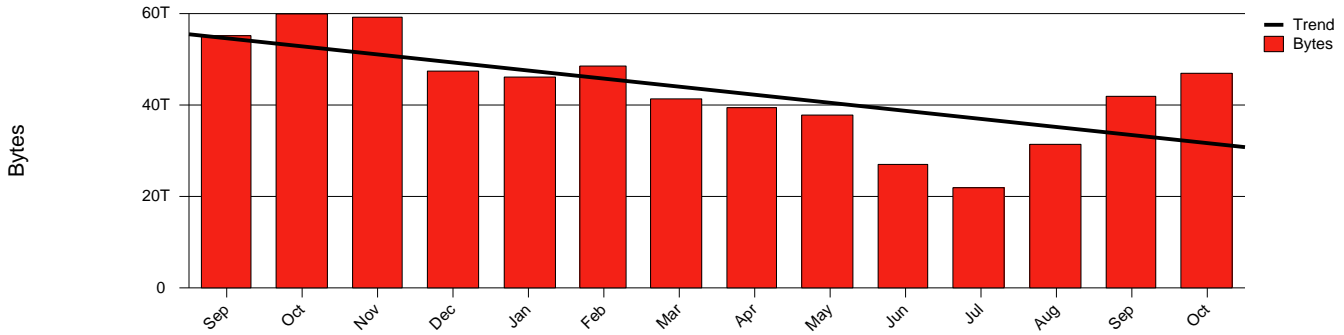

# Monthly Health Report

Report for 2005/10/31, Subject: SUNET-A-KALMAR-HIK

LAN/WAN

Total Network Volume by Month

Total Network Volume by Week

Total Network Volume by Day

Situations to Watch

Rank	Element Name	Variable	Threshold	Monthly Average		Days to (from) Threshold
			Value	Actual	Predicted	
1	hik1-SRP(In)	Discards (% Frames)	10.000	0.000	0.000	Increasing
2	hik1-SRP(In)	Errors (% Frames)	5.000	0.000	0.000	Increasing
3	hik1-SRP(In)	Volume (Bandwidth %)	80.000	2.366	1.655	Decreasing
4	hik1-SRP(Out)	Volume (Bandwidth %)	80.000	2.920	2.243	Decreasing
5	hik2-SRP(In)	Volume (Bandwidth %)	80.000	0.003	0.002	Decreasing
6	hik2-SRP(Out)	Volume (Bandwidth %)	80.000	0.343	0.061	Decreasing