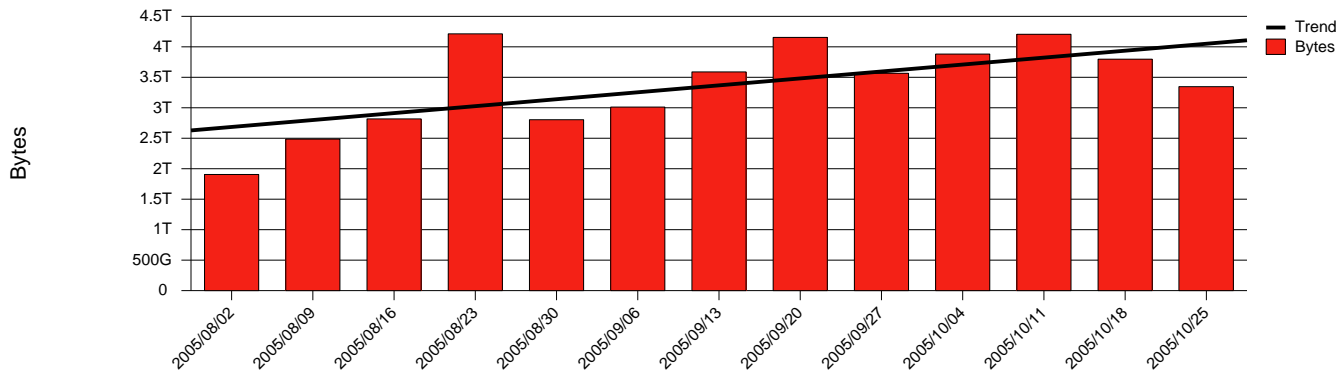

Monthly Health Report

Report for 2005/10/31, Subject: SUNET-A-GBG-GU

LAN/WAN

Total Network Volume by Month

Total Network Volume by Week

Total Network Volume by Day

Situations to Watch

Rank	Element Name	Variable	Threshold	Monthly Average		Days to (from) Threshold
			Value	Actual	Predicted	
1	gu1-SRP(In)	Volume (Bandwidth %)	80.000	0.907	0.763	Decreasing
2	gu1-SRP(Out)	Volume (Bandwidth %)	80.000	1.068	0.914	Decreasing
3	gu2-SRP(In)	Volume (Bandwidth %)	80.000	0.006	0.003	Decreasing
4	gu2-SRP(In)	Errors (% Frames)	5.000	0.000	0.000	Decreasing
5	gu2-SRP(Out)	Volume (Bandwidth %)	80.000	0.000	0.000	Decreasing