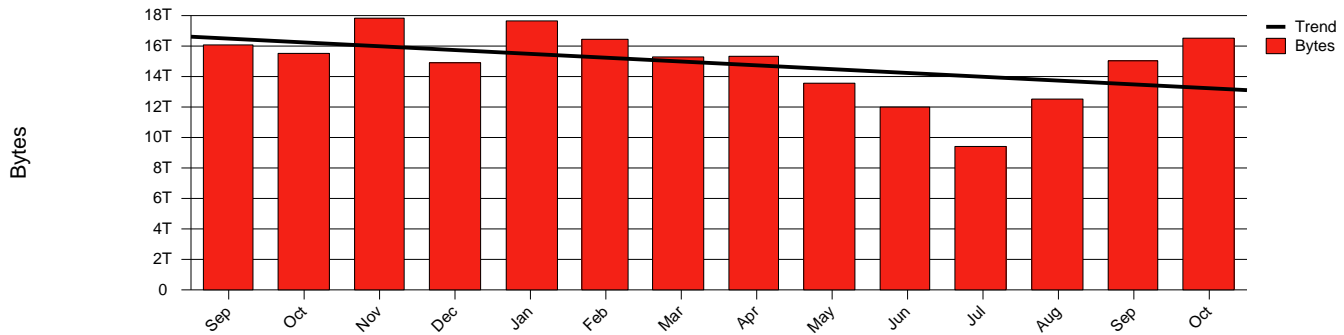

Monthly Health Report

Report for 2005/10/31, Subject: SUNET-A-GBG-GU

LAN/WAN

Total Network Volume by Month

Total Network Volume by Week

Total Network Volume by Day

Situations to Watch

Rank	Element Name	Variable	Threshold	Monthly Average		Days to (from) Threshold
			Value	Actual	Predicted	
1	gu1-SRP(In)	Volume (Bandwidth %)	80.000	0.907	0.763	Decreasing
2	gu1-SRP(Out)	Volume (Bandwidth %)	80.000	1.068	0.914	Decreasing
3	gu2-SRP(In)	Volume (Bandwidth %)	80.000	0.006	0.003	Decreasing
4	gu2-SRP(In)	Errors (% Frames)	5.000	0.000	0.000	Decreasing
5	gu2-SRP(Out)	Volume (Bandwidth %)	80.000	0.000	0.000	Decreasing