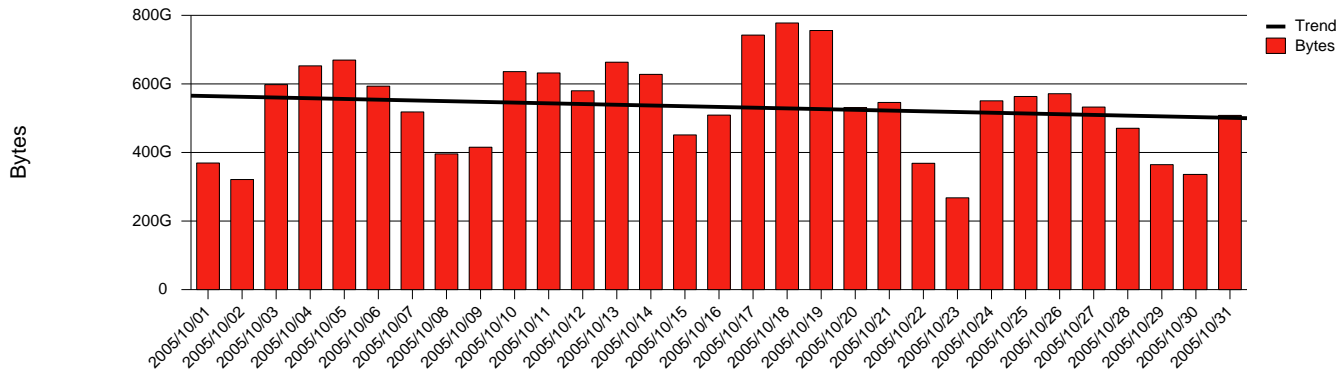

Monthly Health Report

Report for 2005/10/31, Subject: SUNET-A-GBG-GU

LAN/WAN

Total Network Volume by Month

Total Network Volume by Week

Total Network Volume by Day

Situations to Watch

Rank	Element Name	Variable	Threshold	Monthly Average		Days to (from) Threshold
			Value	Actual	Predicted	
1	gu1-SRP(In)	Volume (Bandwidth %)	80.000	0.907	0.763	Decreasing
2	gu1-SRP(Out)	Volume (Bandwidth %)	80.000	1.068	0.914	Decreasing
3	gu2-SRP(In)	Volume (Bandwidth %)	80.000	0.006	0.003	Decreasing
4	gu2-SRP(In)	Errors (% Frames)	5.000	0.000	0.000	Decreasing
5	gu2-SRP(Out)	Volume (Bandwidth %)	80.000	0.000	0.000	Decreasing