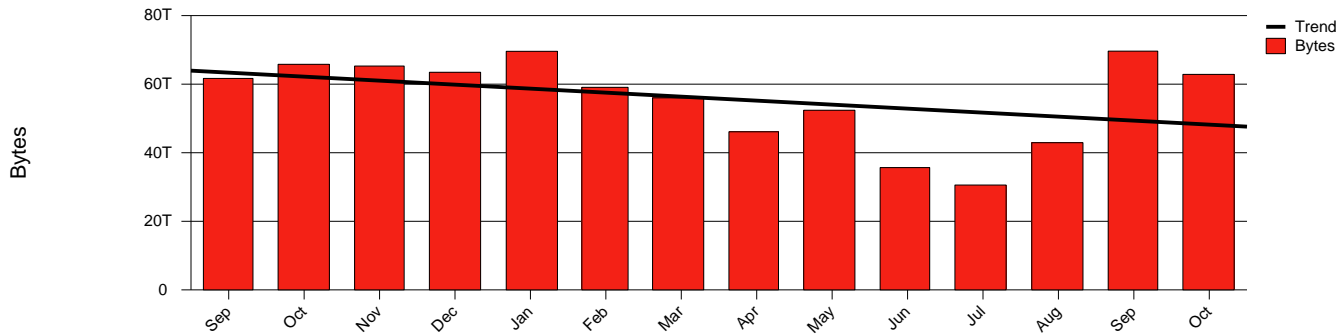

Monthly Health Report

Report for 2005/10/31, Subject: SUNET-A-GAVLE-HIG

LAN/WAN

Total Network Volume by Month

Total Network Volume by Week

Total Network Volume by Day

Situations to Watch

Rank	Element Name	Variable	Threshold	Monthly Average		Days to (from) Threshold
			Value	Actual	Predicted	
1	hig2-SRP(In)	Volume (Bandwidth %)	80.000	0.003	0.562	Increasing
2	hig2-SRP(Out)	Volume (Bandwidth %)	80.000	2.390	1.372	Decreasing
3	hig1-SRP(In)	Volume (Bandwidth %)	80.000	2.341	1.471	Decreasing
4	hig1-SRP(Out)	Volume (Bandwidth %)	80.000	2.806	2.735	Decreasing
5	hig1-SRP(Out)	Discards (% Frames)	10.000	0.000	0.000	Decreasing