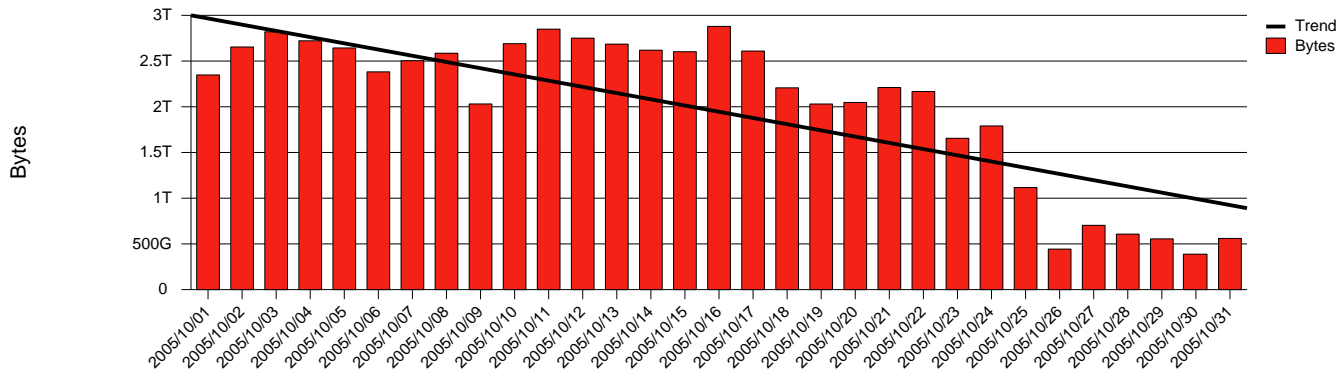

Monthly Health Report

Report for 2005/10/31, Subject: SUNET-A-GAVLE-HIG

LAN/WAN

Total Network Volume by Month

Total Network Volume by Week

Total Network Volume by Day

Situations to Watch

Rank	Element Name	Variable	Threshold	Monthly Average		Days to (from) Threshold
			Value	Actual	Predicted	
1	hig2-SRP(In)	Volume (Bandwidth %)	80.000	0.003	0.562	Increasing
2	hig2-SRP(Out)	Volume (Bandwidth %)	80.000	2.390	1.372	Decreasing
3	hig1-SRP(In)	Volume (Bandwidth %)	80.000	2.341	1.471	Decreasing
4	hig1-SRP(Out)	Volume (Bandwidth %)	80.000	2.806	2.735	Decreasing
5	hig1-SRP(Out)	Discards (% Frames)	10.000	0.000	0.000	Decreasing