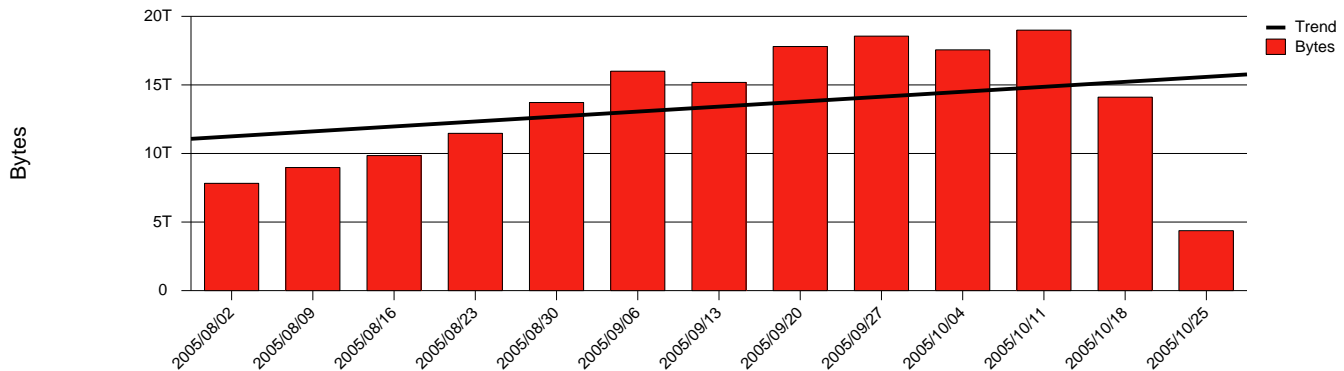

Monthly Health Report

Report for 2005/10/31, Subject: SUNET-A-GAVLE-HIG

LAN/WAN

Total Network Volume by Month

Total Network Volume by Week

Total Network Volume by Day

Situations to Watch

Rank	Element Name	Variable	Threshold	Monthly Average		Days to (from) Threshold
			Value	Actual	Predicted	
1	hig2-SRP(In)	Volume (Bandwidth %)	80.000	0.003	0.562	Increasing
2	hig2-SRP(Out)	Volume (Bandwidth %)	80.000	2.390	1.372	Decreasing
3	hig1-SRP(In)	Volume (Bandwidth %)	80.000	2.341	1.471	Decreasing
4	hig1-SRP(Out)	Volume (Bandwidth %)	80.000	2.806	2.735	Decreasing
5	hig1-SRP(Out)	Discards (% Frames)	10.000	0.000	0.000	Decreasing