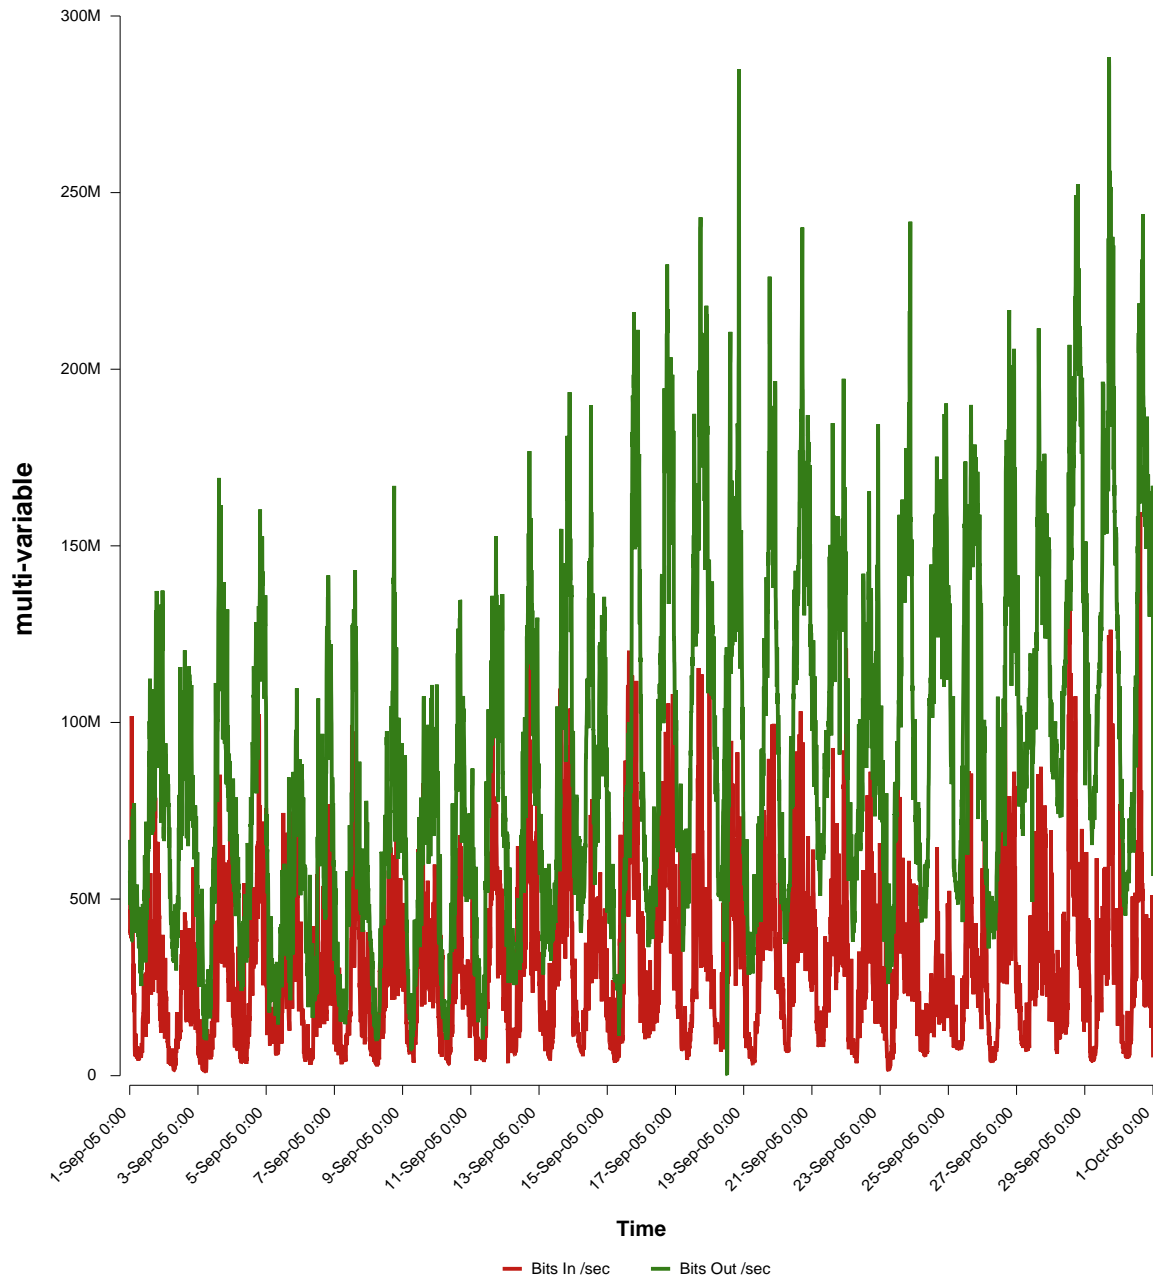

eHealth Trend Report

Divide by Time

SUNET-A-VISBY-HGO

Auto Range: Last Month
From: 2005/09/01 00:00
To: 2005/09/30 23:59

Created: 2005/10/02 07:45:53