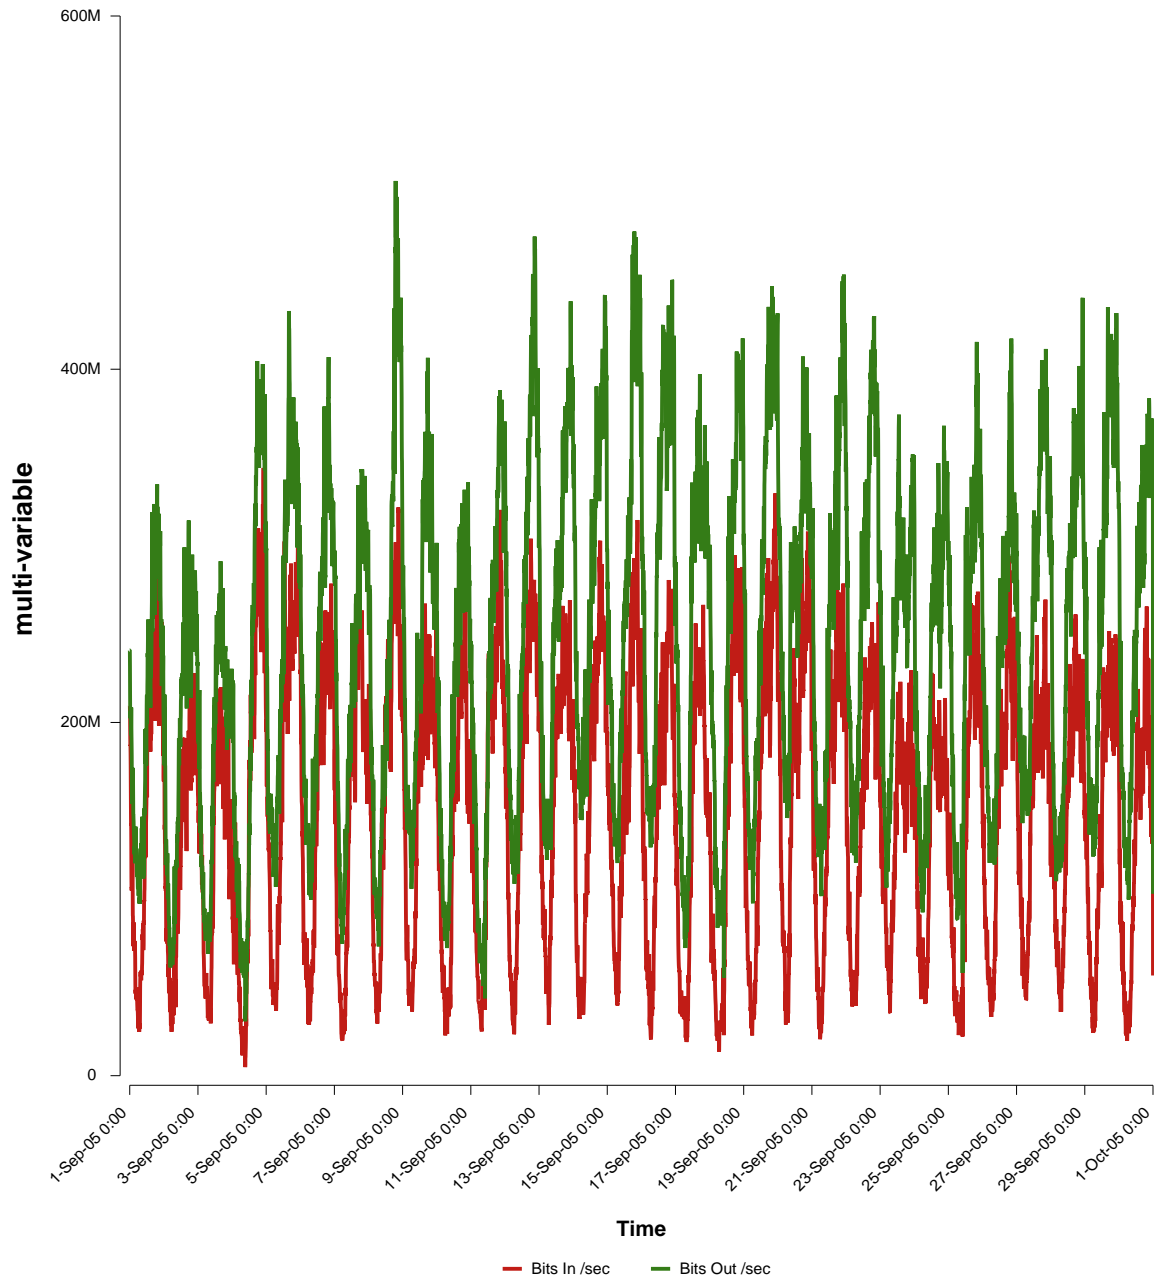

# eHealth Trend Report

Divide by Time

## SUNET-A-VAXJO-VXU

Auto Range: Last Month  
From: 2005/09/01 00:00  
To: 2005/09/30 23:59

Created: 2005/10/02 07:30:52