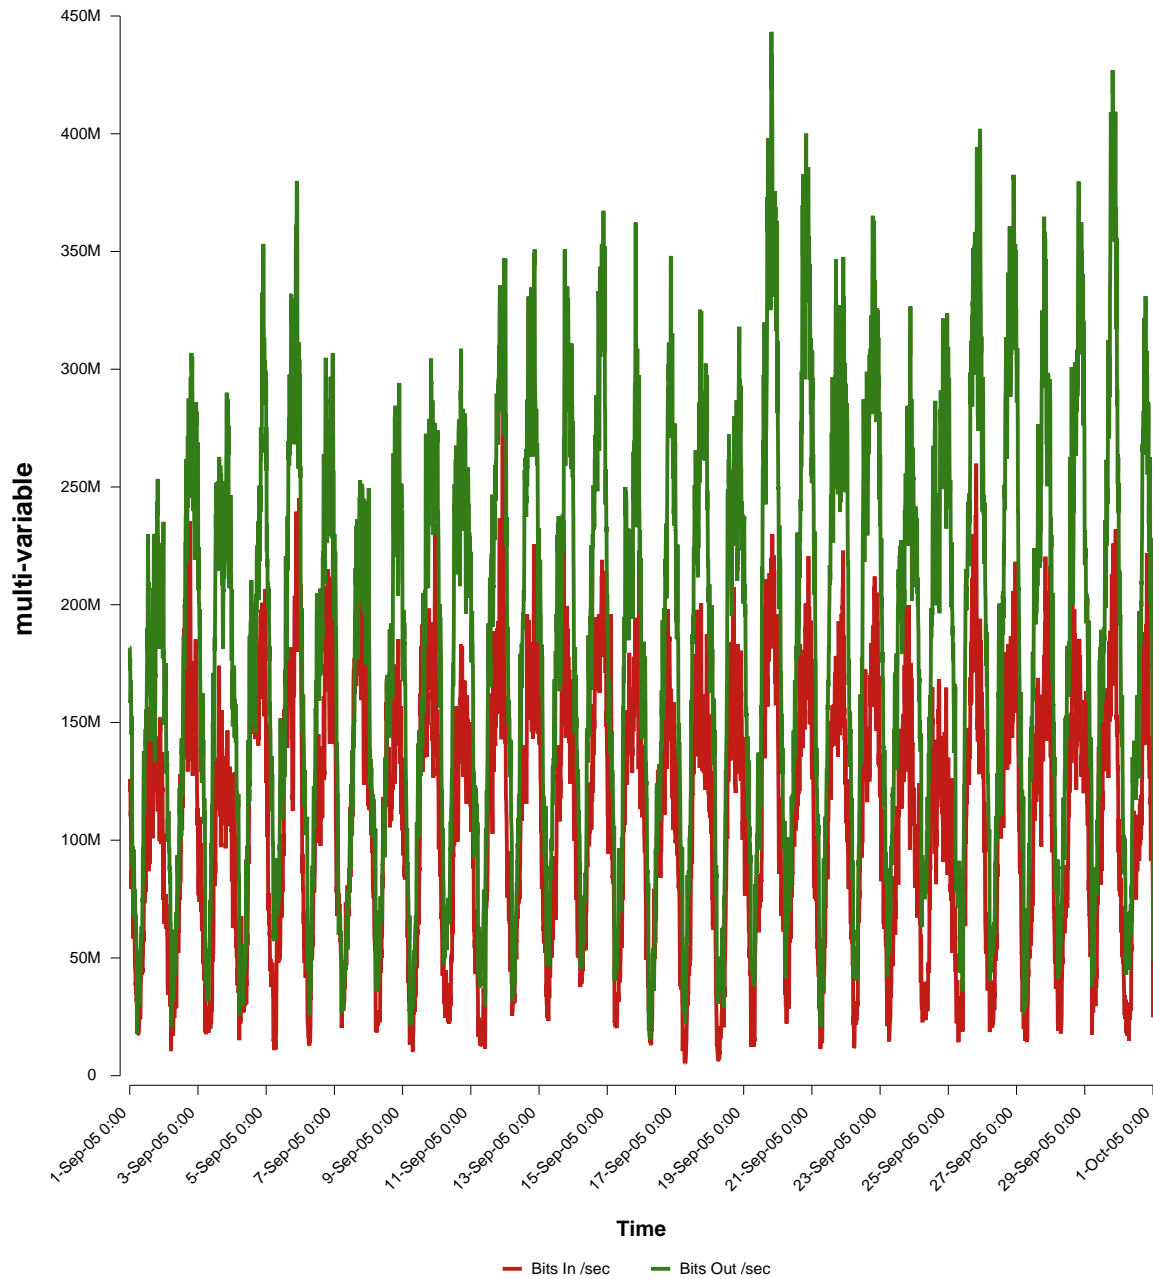

eHealth Trend Report

Divide by Time

SUNET-A-VASTERAS-MDH

Auto Range: Last Month
From: 2005/09/01 00:00
To: 2005/09/30 23:59

Created: 2005/10/02 07:21:24