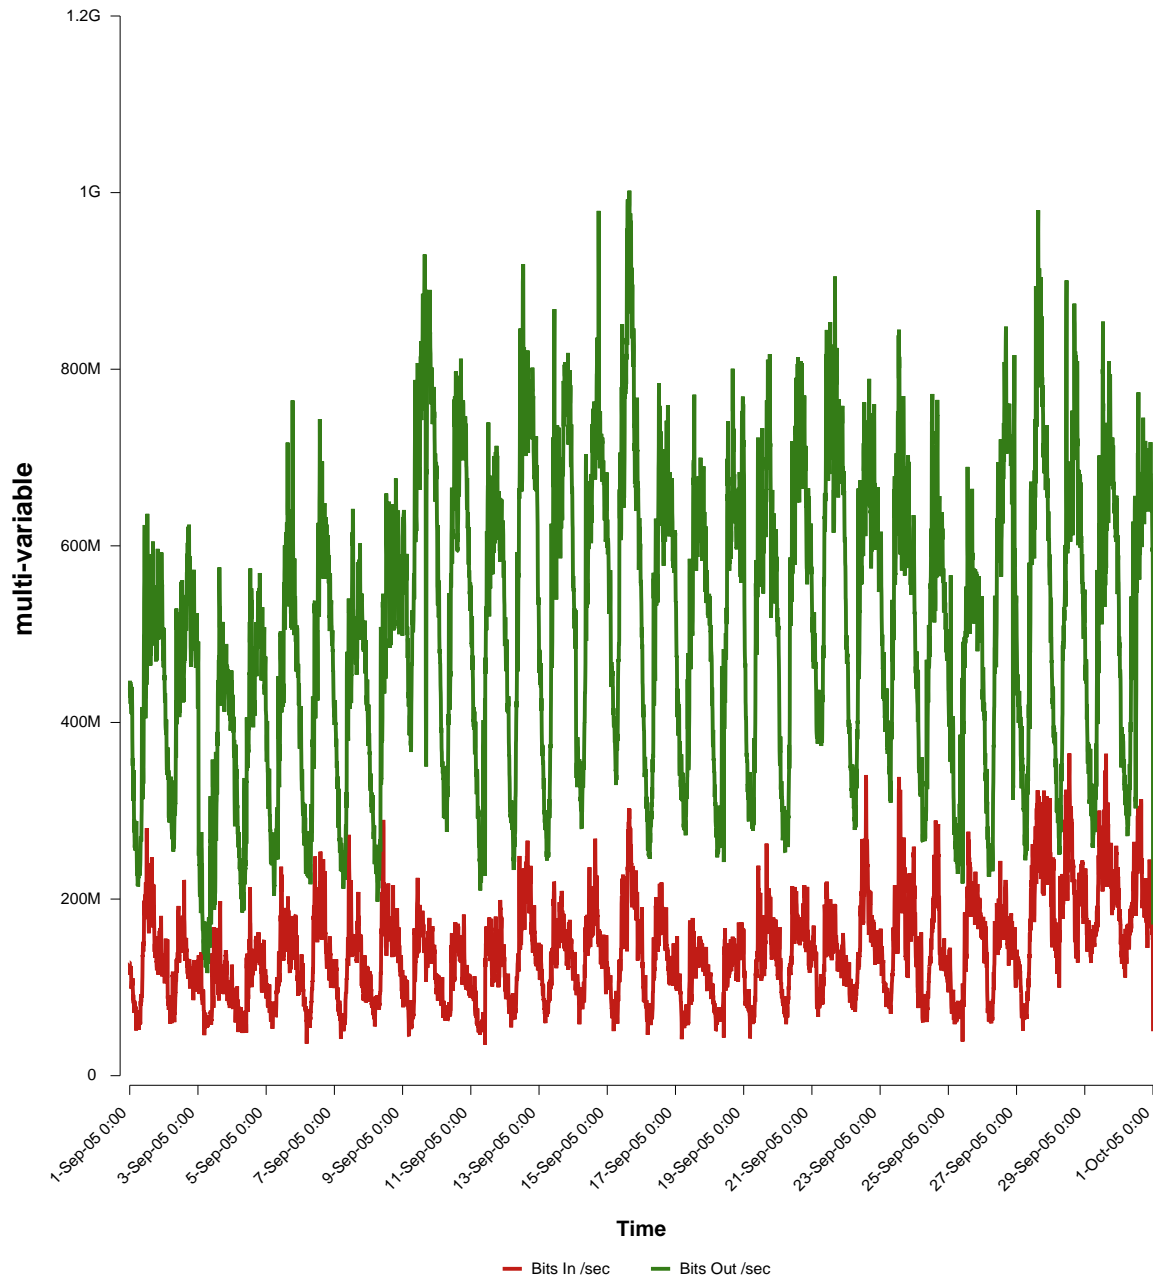

eHealth Trend Report

Divide by Time

SUNET-A-UMEA-UMU

Auto Range: Last Month
From: 2005/09/01 00:00
To: 2005/09/30 23:59

Created: 2005/10/02 06:50:52